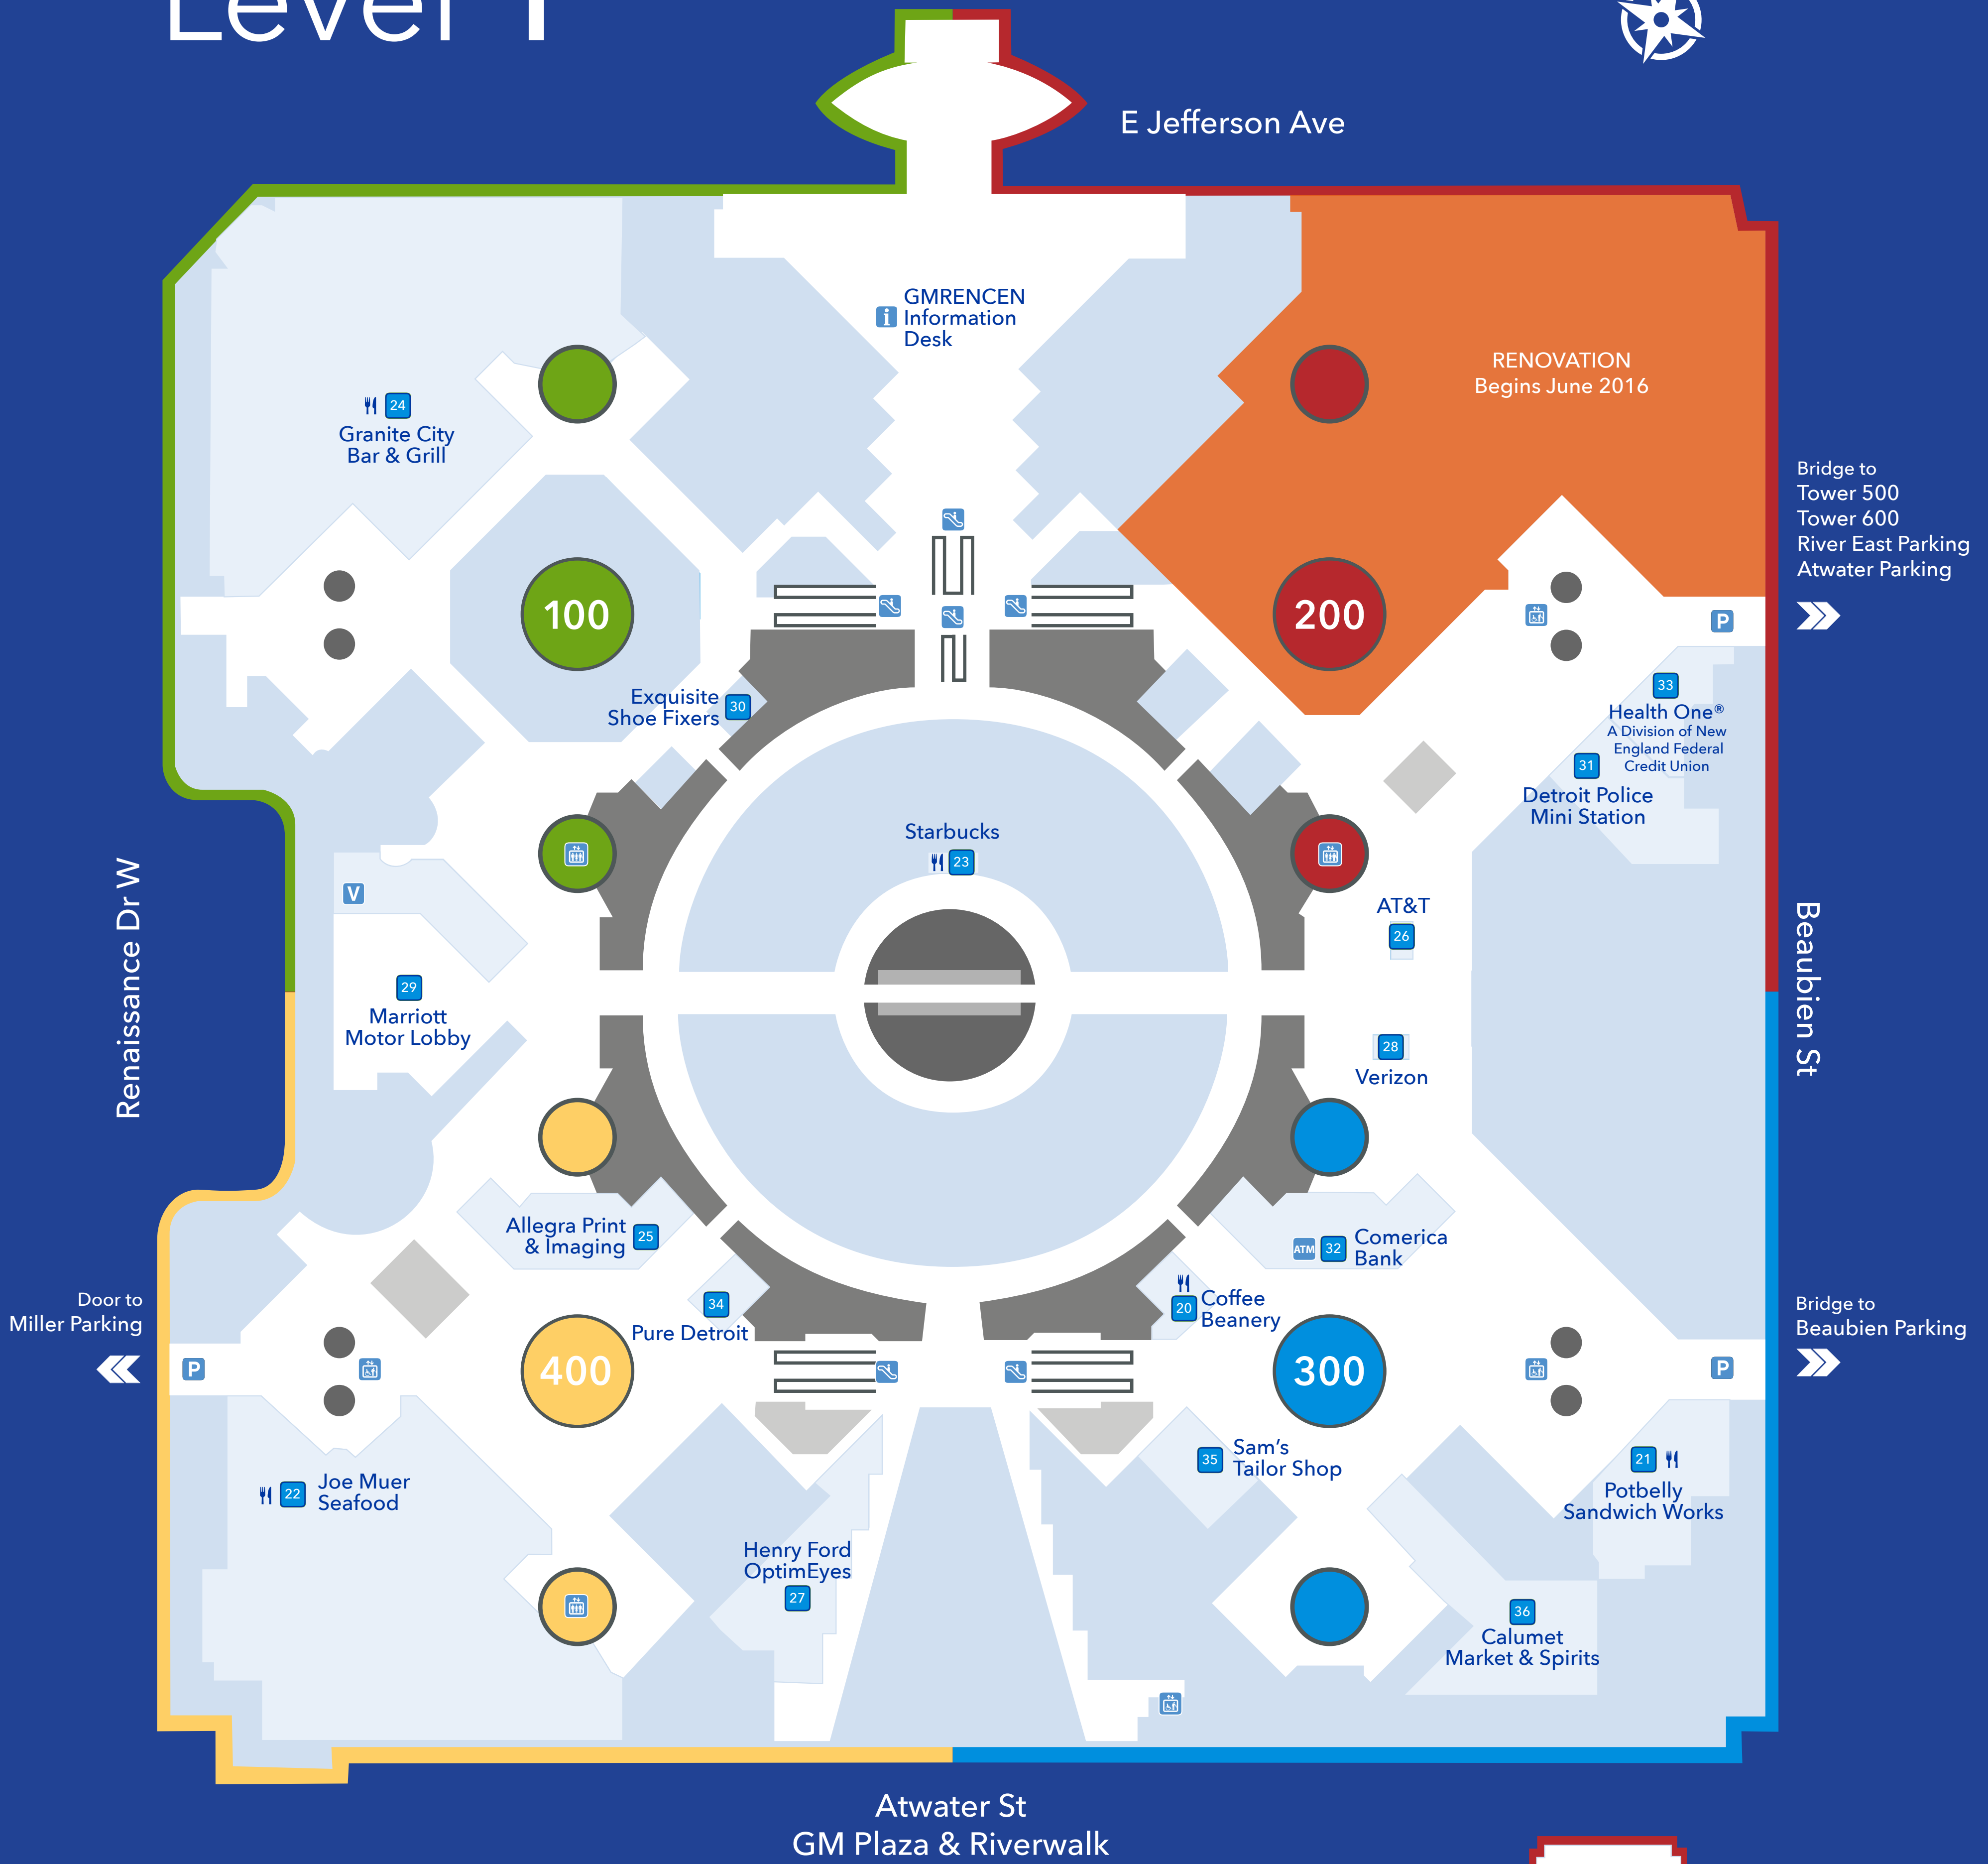

** Be sure to use caution while walking with a handheld device.

Level A

E Jefferson Ave

Renaissance Dr W

Beaubien St

Exit to
Atwater St
GM Plaza & Riverwalk

Level 1

RESTAURANTS 🍴

Level 3 (NOT PICTURED)

- Ballrooms
- Exhibit Hall
- Lobby

RESTAURANTS

- Coach Insignia
- Volt

LEGEND

- | | | |
|---------------------|------------------|-----------|
| Elevator | Information | TOWER 100 |
| Accessible Elevator | Visitor Check-In | TOWER 200 |
| Escalator | Valet | TOWER 300 |
| Restroom | Parking | TOWER 400 |

Level 1

Level A

FOOD COURT

- 1 McDonald's
- 2 Andiamo Pizza Pie
- 3 Salsarita's Fresh Cantina
- 4 Chop Fresh Salad
- 5 Mac n' Cheez!
- 6 Rice Bowl Express
- 7 Subway
- 8 Burger King
- 9 Zoup!
- 10 Coney Town
- 11 Gyroland
- 12 Fish City
- 13 Bozii

Level 3 (NOT PICTURED)

Marriott

- Ballrooms
- Exhibit Hall
- Lobby

RESTAURANTS

- Coach Insignia
- Volt

LEGEND

- Elevator
- Information
- TOWER 100
- Accessible Elevator
- Visitor Check-In
- TOWER 200
- Escalator
- Valet
- TOWER 300
- Restroom
- Parking
- TOWER 400