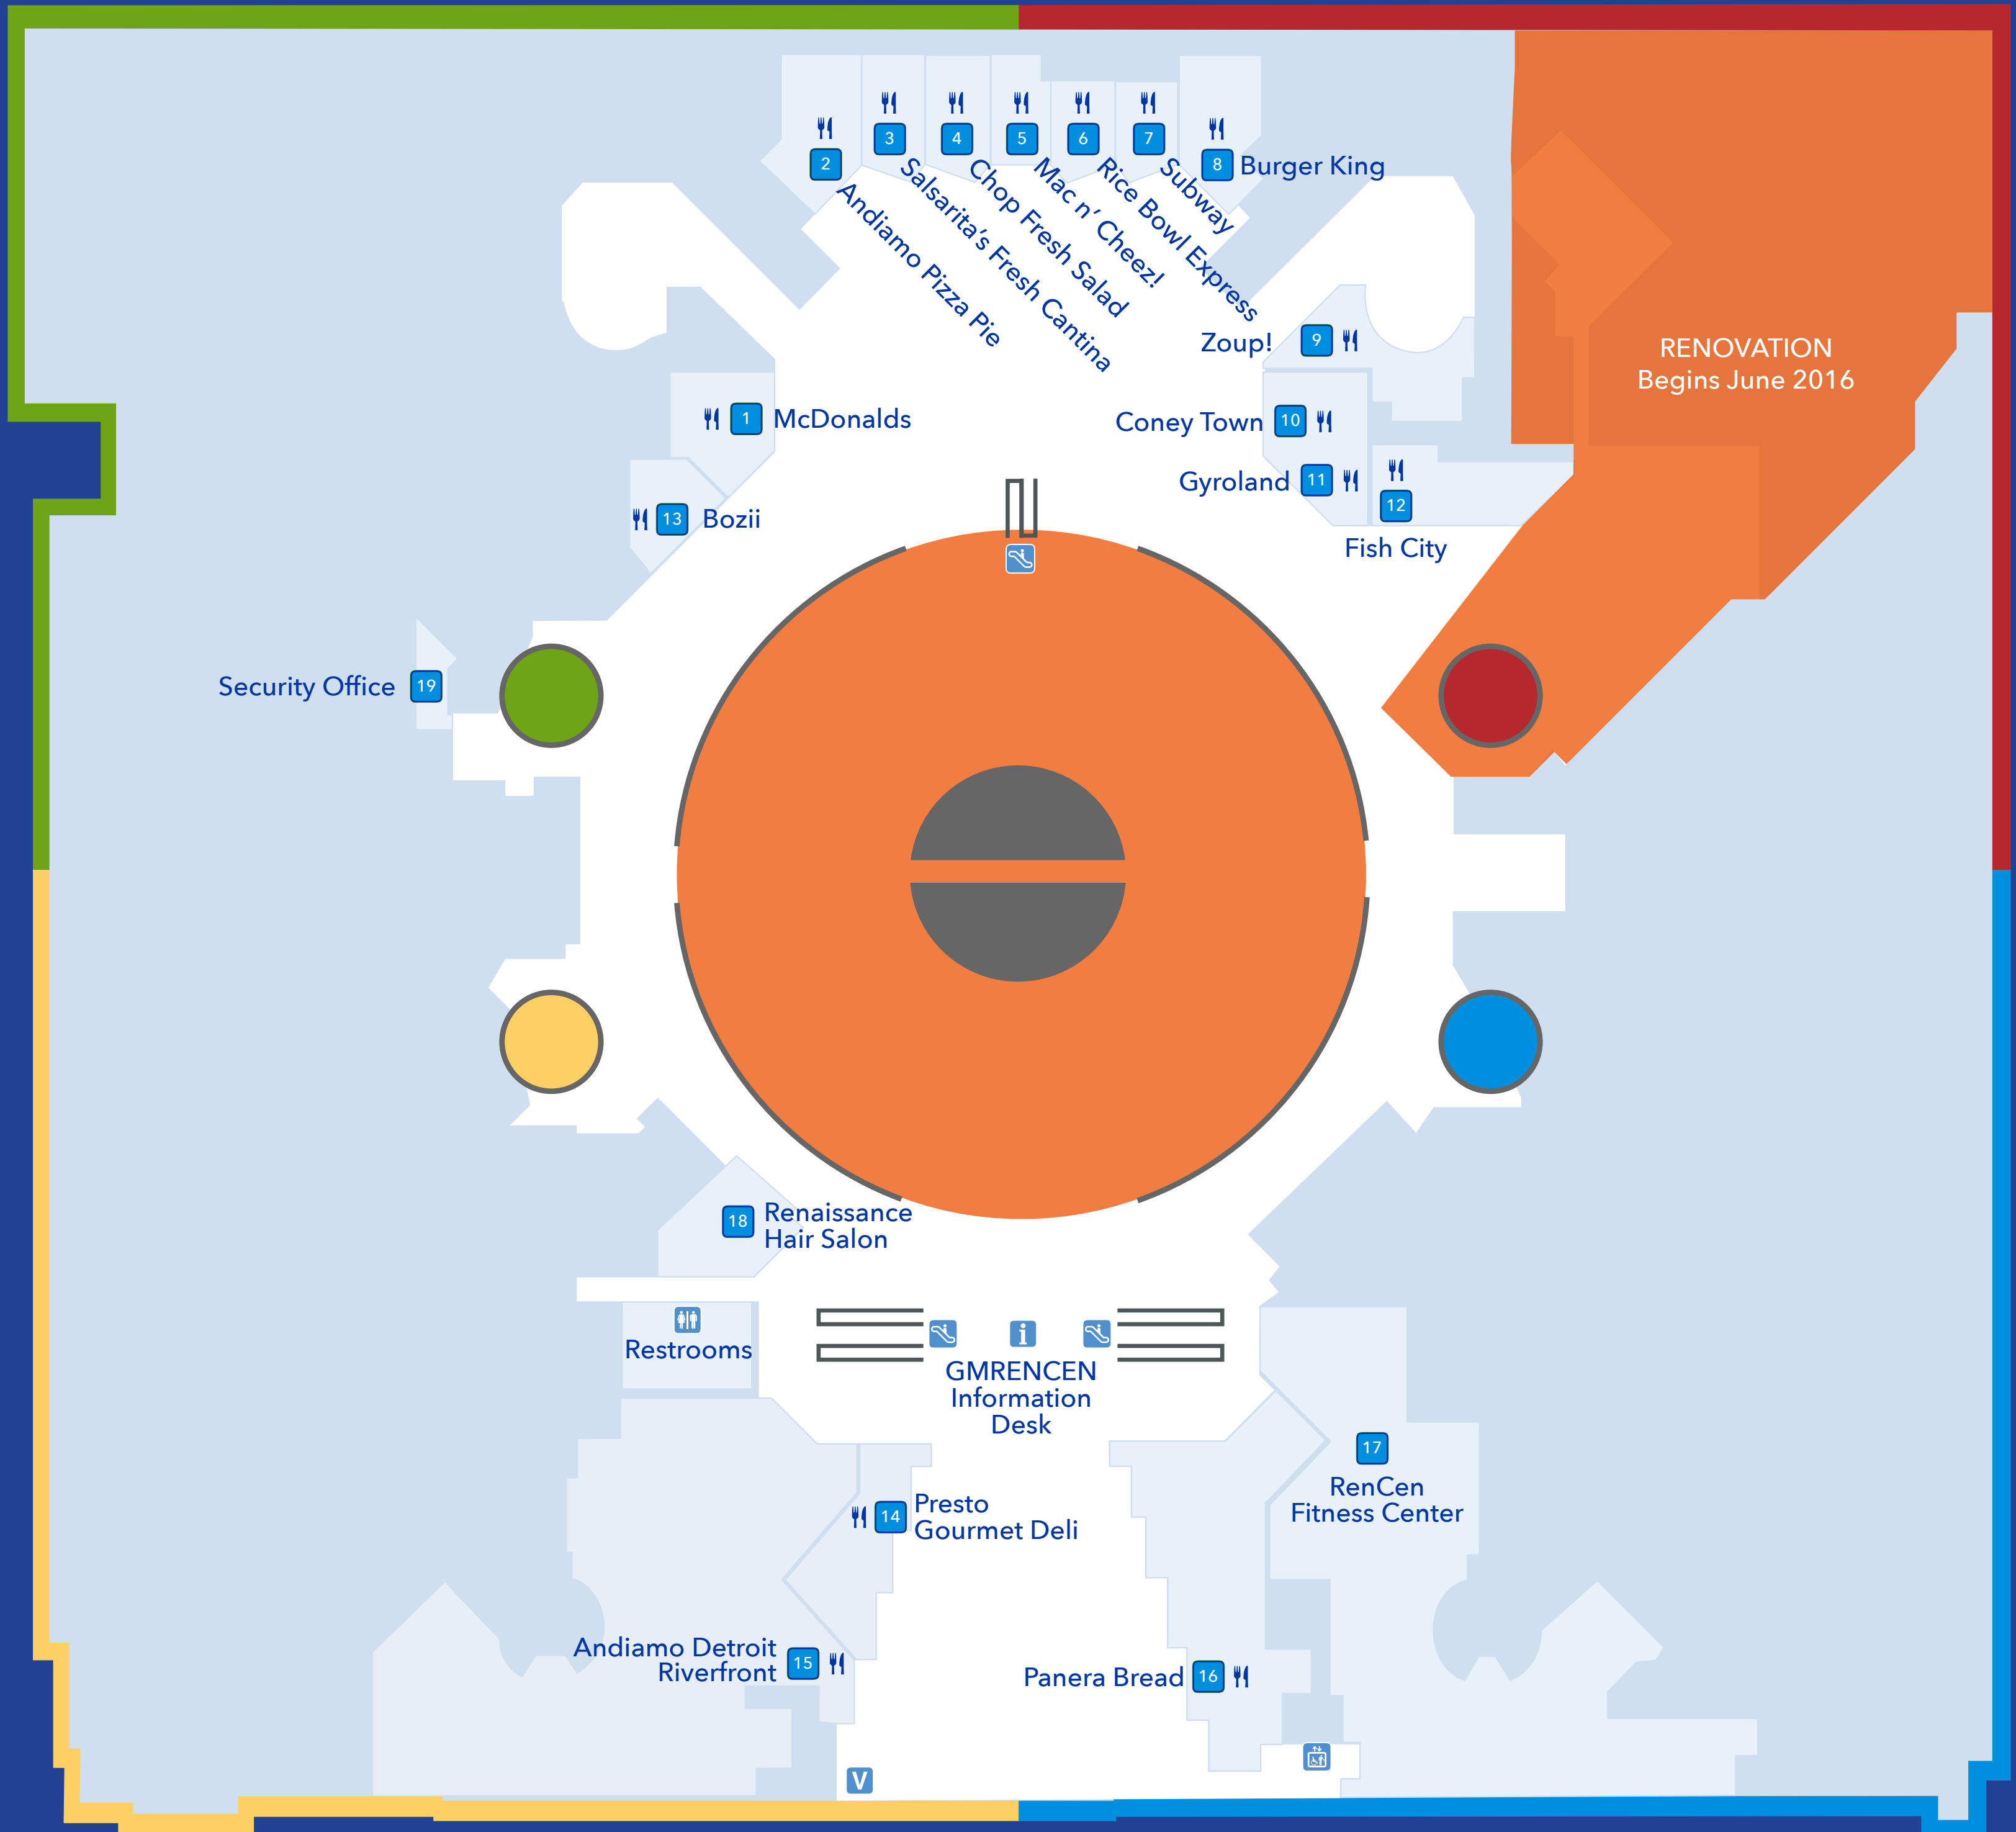

** Be sure to use caution while walking with a handheld device.

Level A

E Jefferson Ave

Renaissance Dr W

Beaubien St

Exit to
Atwater St
GM Plaza & Riverwalk

Level 1

RESTAURANTS 🍴

- 20 ☑ Coffee Beanery
- 21 ☑ Potbelly Sandwich Works
- 22 ☑ Joe Muer Seafood
- 23 ☑ Starbucks
- 24 ☑ Granite City Bar & Grill

SERVICES

- 25 ☑ Allegra Print and Imaging
- 26 ☑ AT&T
- 27 ☑ Henry Ford OptimEyes
- 28 ☑ Verizon
- 29 ☑ Marriott Motor Lobby
- 30 ☑ Exquisite Shoe Fixers
- 31 ☑ Detroit Police Mini Station

Level 1

Level A

FOOD COURT

- 1 McDonald's
- 2 Andiamo Pizza Pie
- 3 Salsarita's Fresh Cantina
- 4 Chop Fresh Salad
- 5 Mac n' Cheez!
- 6 Rice Bowl Express
- 7 Subway
- 8 Burger King
- 9 Zoup!
- 10 Coney Town
- 11 Gyroland
- 12 Fish City
- 13 Bozii

** Be sure to use caution while walking with a handheld device.

Level 2

Level A

FOOD COURT #

- 1 McDonald's
- 2 Andiamo Pizza Pie
- 3 Salsarita's Fresh Cantina
- 4 Chop Fresh Salad
- 5 Mac n' Cheez!
- 6 Rice Bowl Express
- 7 Subway
- 8 Burger King
- 9 Zoup!
- 10 Coney Town
- 11 Gyroland
- 12 Fish City
- 13 Bozii