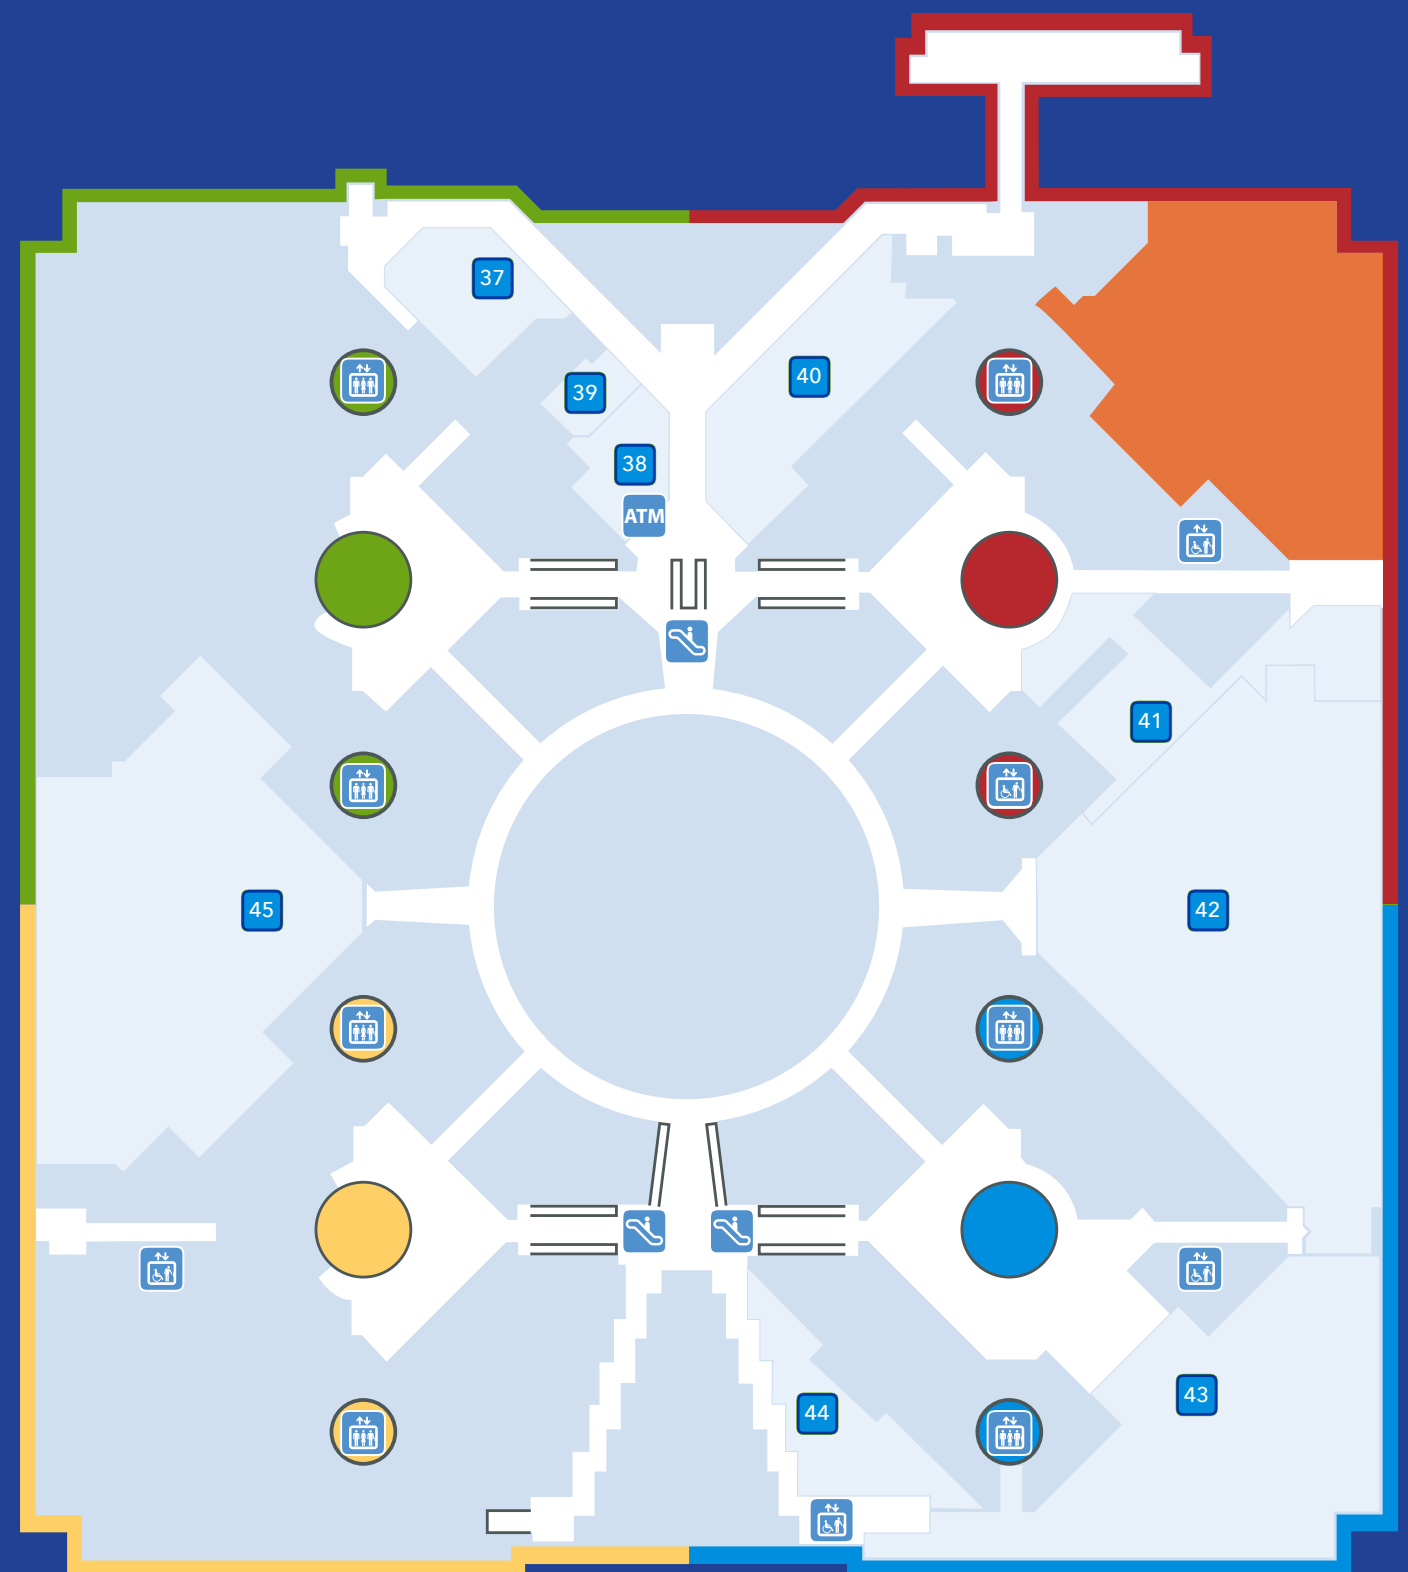

** Be sure to use caution while walking with a handheld device.

Level A

E Jefferson Ave

Renaissance Dr W

Beaubien St

Exit to
Atwater St
GM Plaza & Riverwalk

Level 1

RESTAURANTS 🍴

Level 1

Level A

FOOD COURT

- 1 McDonald's
- 2 Andiamo Pizza Pie
- 3 Salsarita's Fresh Cantina
- 4 Chop Fresh Salad
- 5 Mac n' Cheez!
- 6 Rice Bowl Express
- 7 Subway
- 8 Burger King
- 9 Zoup!
- 10 Coney Town
- 11 Gyroland
- 12 Fish City
- 13 Bozii