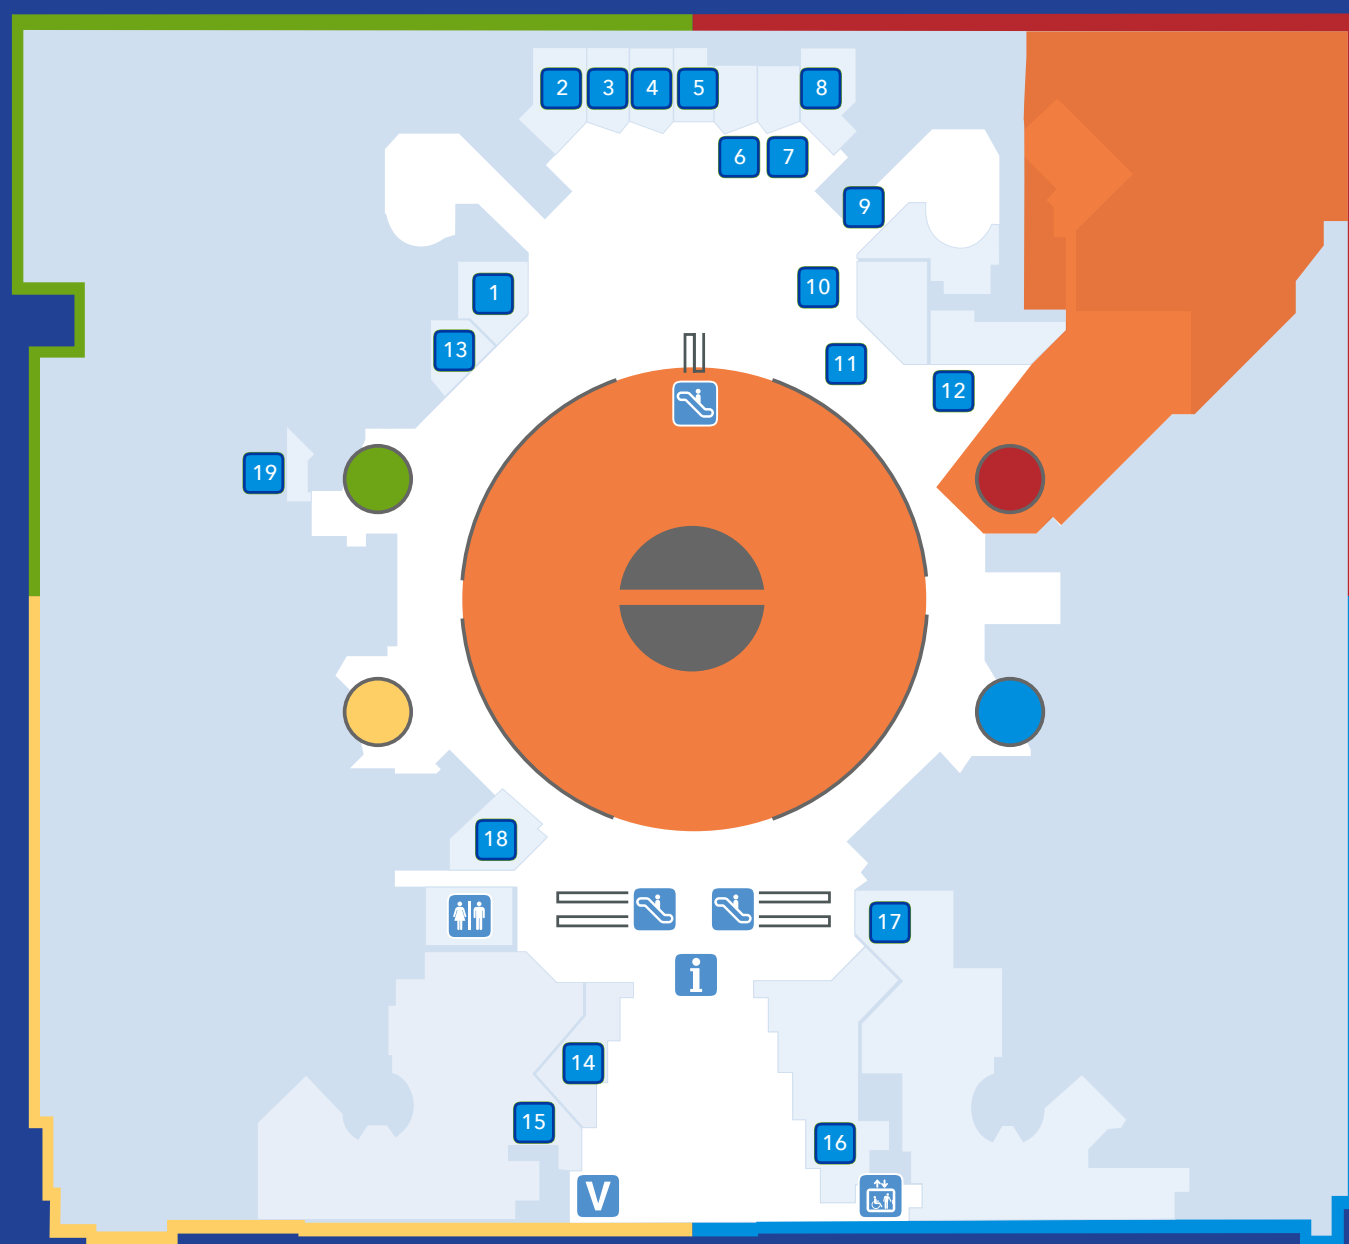

Level 3 (NOT PICTURED)

- Ballrooms
- Exhibit Hall
- Lobby

RESTAURANTS

- Coach Insignia
- Volt

LEGEND

- | | | |
|---------------------|------------------|-----------|
| Elevator | Information | TOWER 100 |
| Accessible Elevator | Visitor Check-In | TOWER 200 |
| Escalator | Valet | TOWER 300 |
| Restroom | Parking | TOWER 400 |

Level 1

Level A

FOOD COURT

- 1 McDonald's
- 2 Andiamo Pizza Pie
- 3 Salsarita's Fresh Cantina
- 4 Chop Fresh Salad
- 5 Mac n' Cheez!
- 6 Rice Bowl Express
- 7 Subway
- 8 Burger King
- 9 Zoup!
- 10 Coney Town
- 11 Gyroland
- 12 Fish City
- 13 Bozii