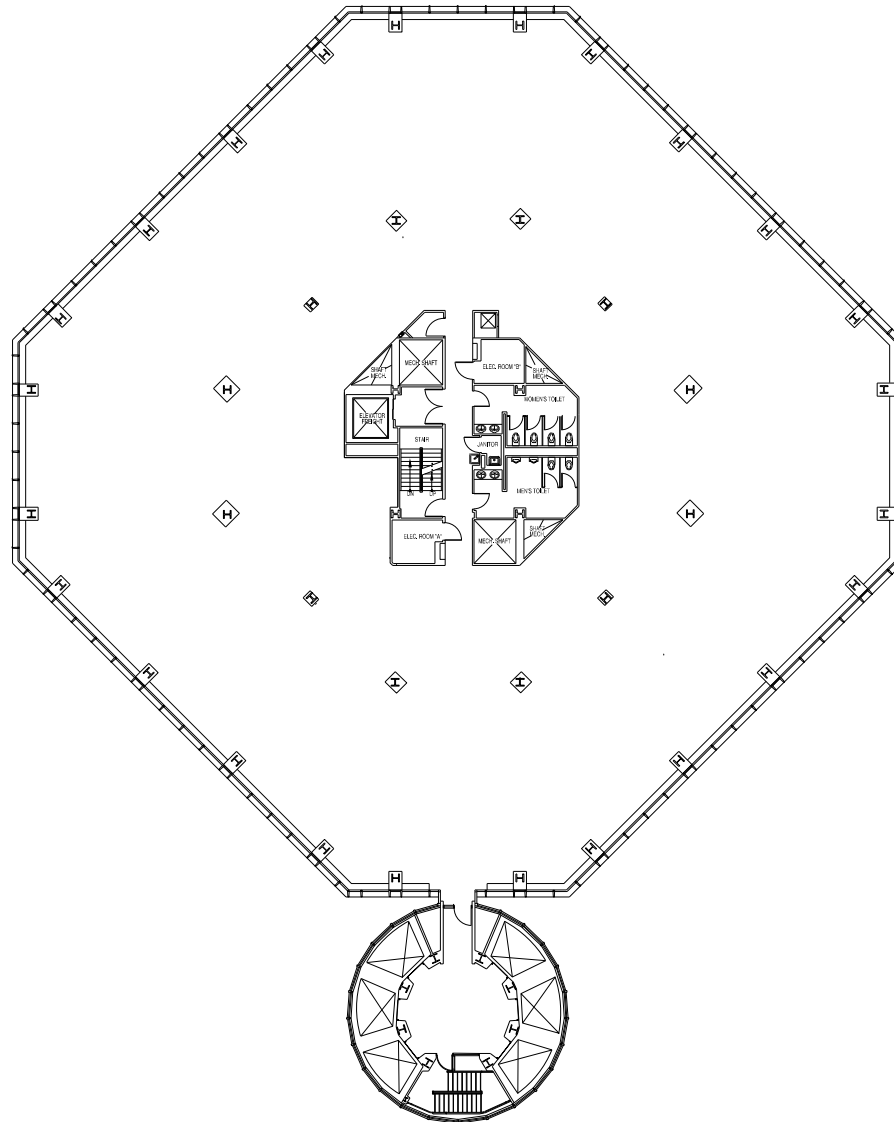

RENAISSANCE CENTER

DETROIT, MICHIGAN

TOWER 400

KEY PLAN

NOT TO SCALE

Jefferson Ave.

The Detroit River

RENAISSANCE CENTER

KEY PLAN

NOT TO SCALE

CBRE

2000 TOWN CENTER
SUITE 500
SOUTHFIELD, MI 48075
(248) 353-5400
www.cbre.com

TOWER 400

SUITE 3500

NOT TO SCALE

18,009 R.S.F.