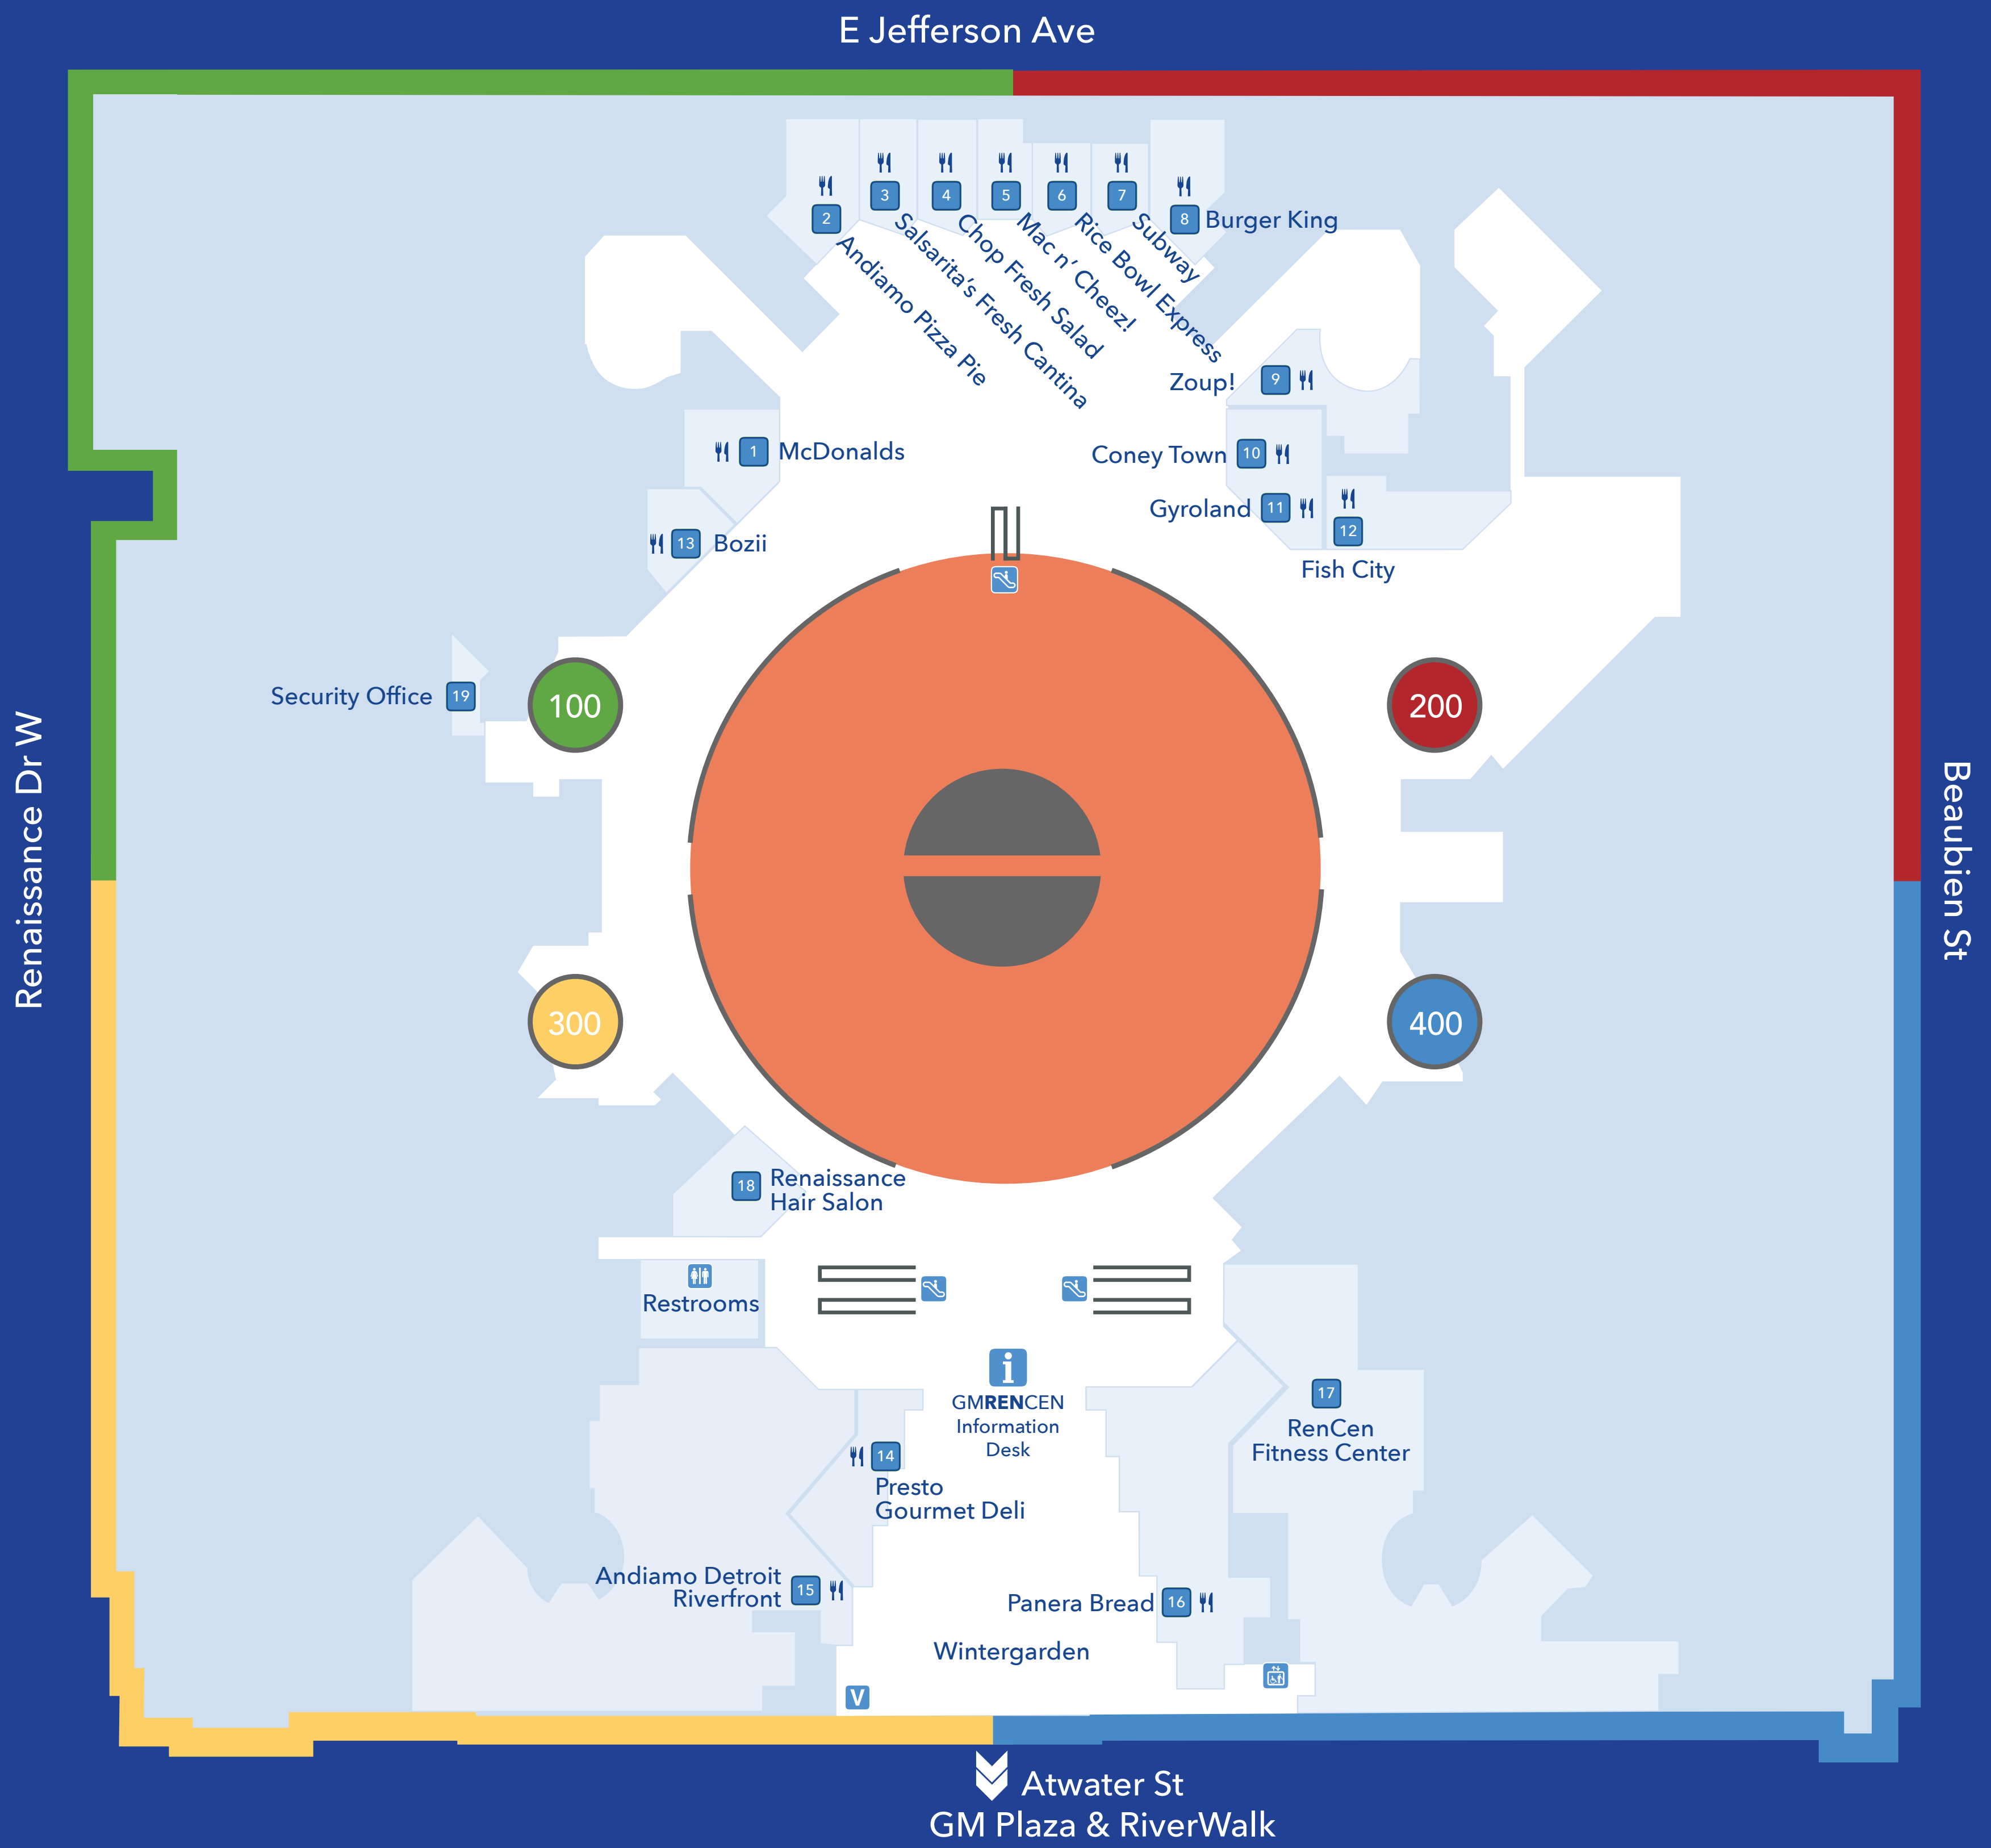

Level A

Level 1

RESTAURANTS

- 20 | Coffee Beanery
- 24 | Granite City Food & Brewery
- 22 | Joe Muer Seafood
- 21 | Potbelly Sandwich Works
- 23 | Starbucks

SERVICES

- 25 | Allegra Print and Imaging
- 26 | AT&T
- 31 | Detroit Police Mini Station
- 30 | Exquisite Shoe Fixers
- 27 | Henry Ford OptimEyes
- Huntington Cleaners/bizziebox
- 29 | Marriott Motor Lobby
- 28 | Verizon

MARKET/SPIRITS

- MC | Andrew's Downtown Detroit
- MC | City Market

Level 3 (NOT PICTURED)

RESTAURANTS

- Volt

LEGEND

-  Elevator
-  Accessible Elevator
-  Escalator
-  Restroom
-  Information
-  Visitor Check-In
-  Valet
-  Parking
-  TOWER 100
-  TOWER 200
-  TOWER 300
-  TOWER 400
-  TOWER 500
-  TOWER 600
-  Millender Center (MC)

Level 1

Level A

FOOD COURT

- 2 | Andiamo Pizza Pie
- 13 | Bozii
- 8 | Burger King
- 4 | Chop Fresh Salad
- 10 | Coney Town
- 12 | Fish City
- 11 | Gyroland
- 5 | Mac n' Cheez!
- 1 | McDonald's
- 6 | Rice Bowl Express
- 3 | Salsarita's Fresh Cantina
- 7 | Subway
- 9 | Zoup!

Level 2

Level A

- FOOD COURT #1**
- 2 | Andiamo Pizza Pie
 - 13 | Bozzi
 - 8 | Burger King
 - 4 | Chop Fresh Salad
 - 10 | Coney Town
 - 12 | Fish City
 - 11 | Gyroland
 - 5 | Mac n' Cheez!
 - 1 | McDonald's
 - 6 | Rice Bowl Express
 - 3 | Salsarita's Fresh Cantina
 - 7 | Subway
 - 9 | Zoup!