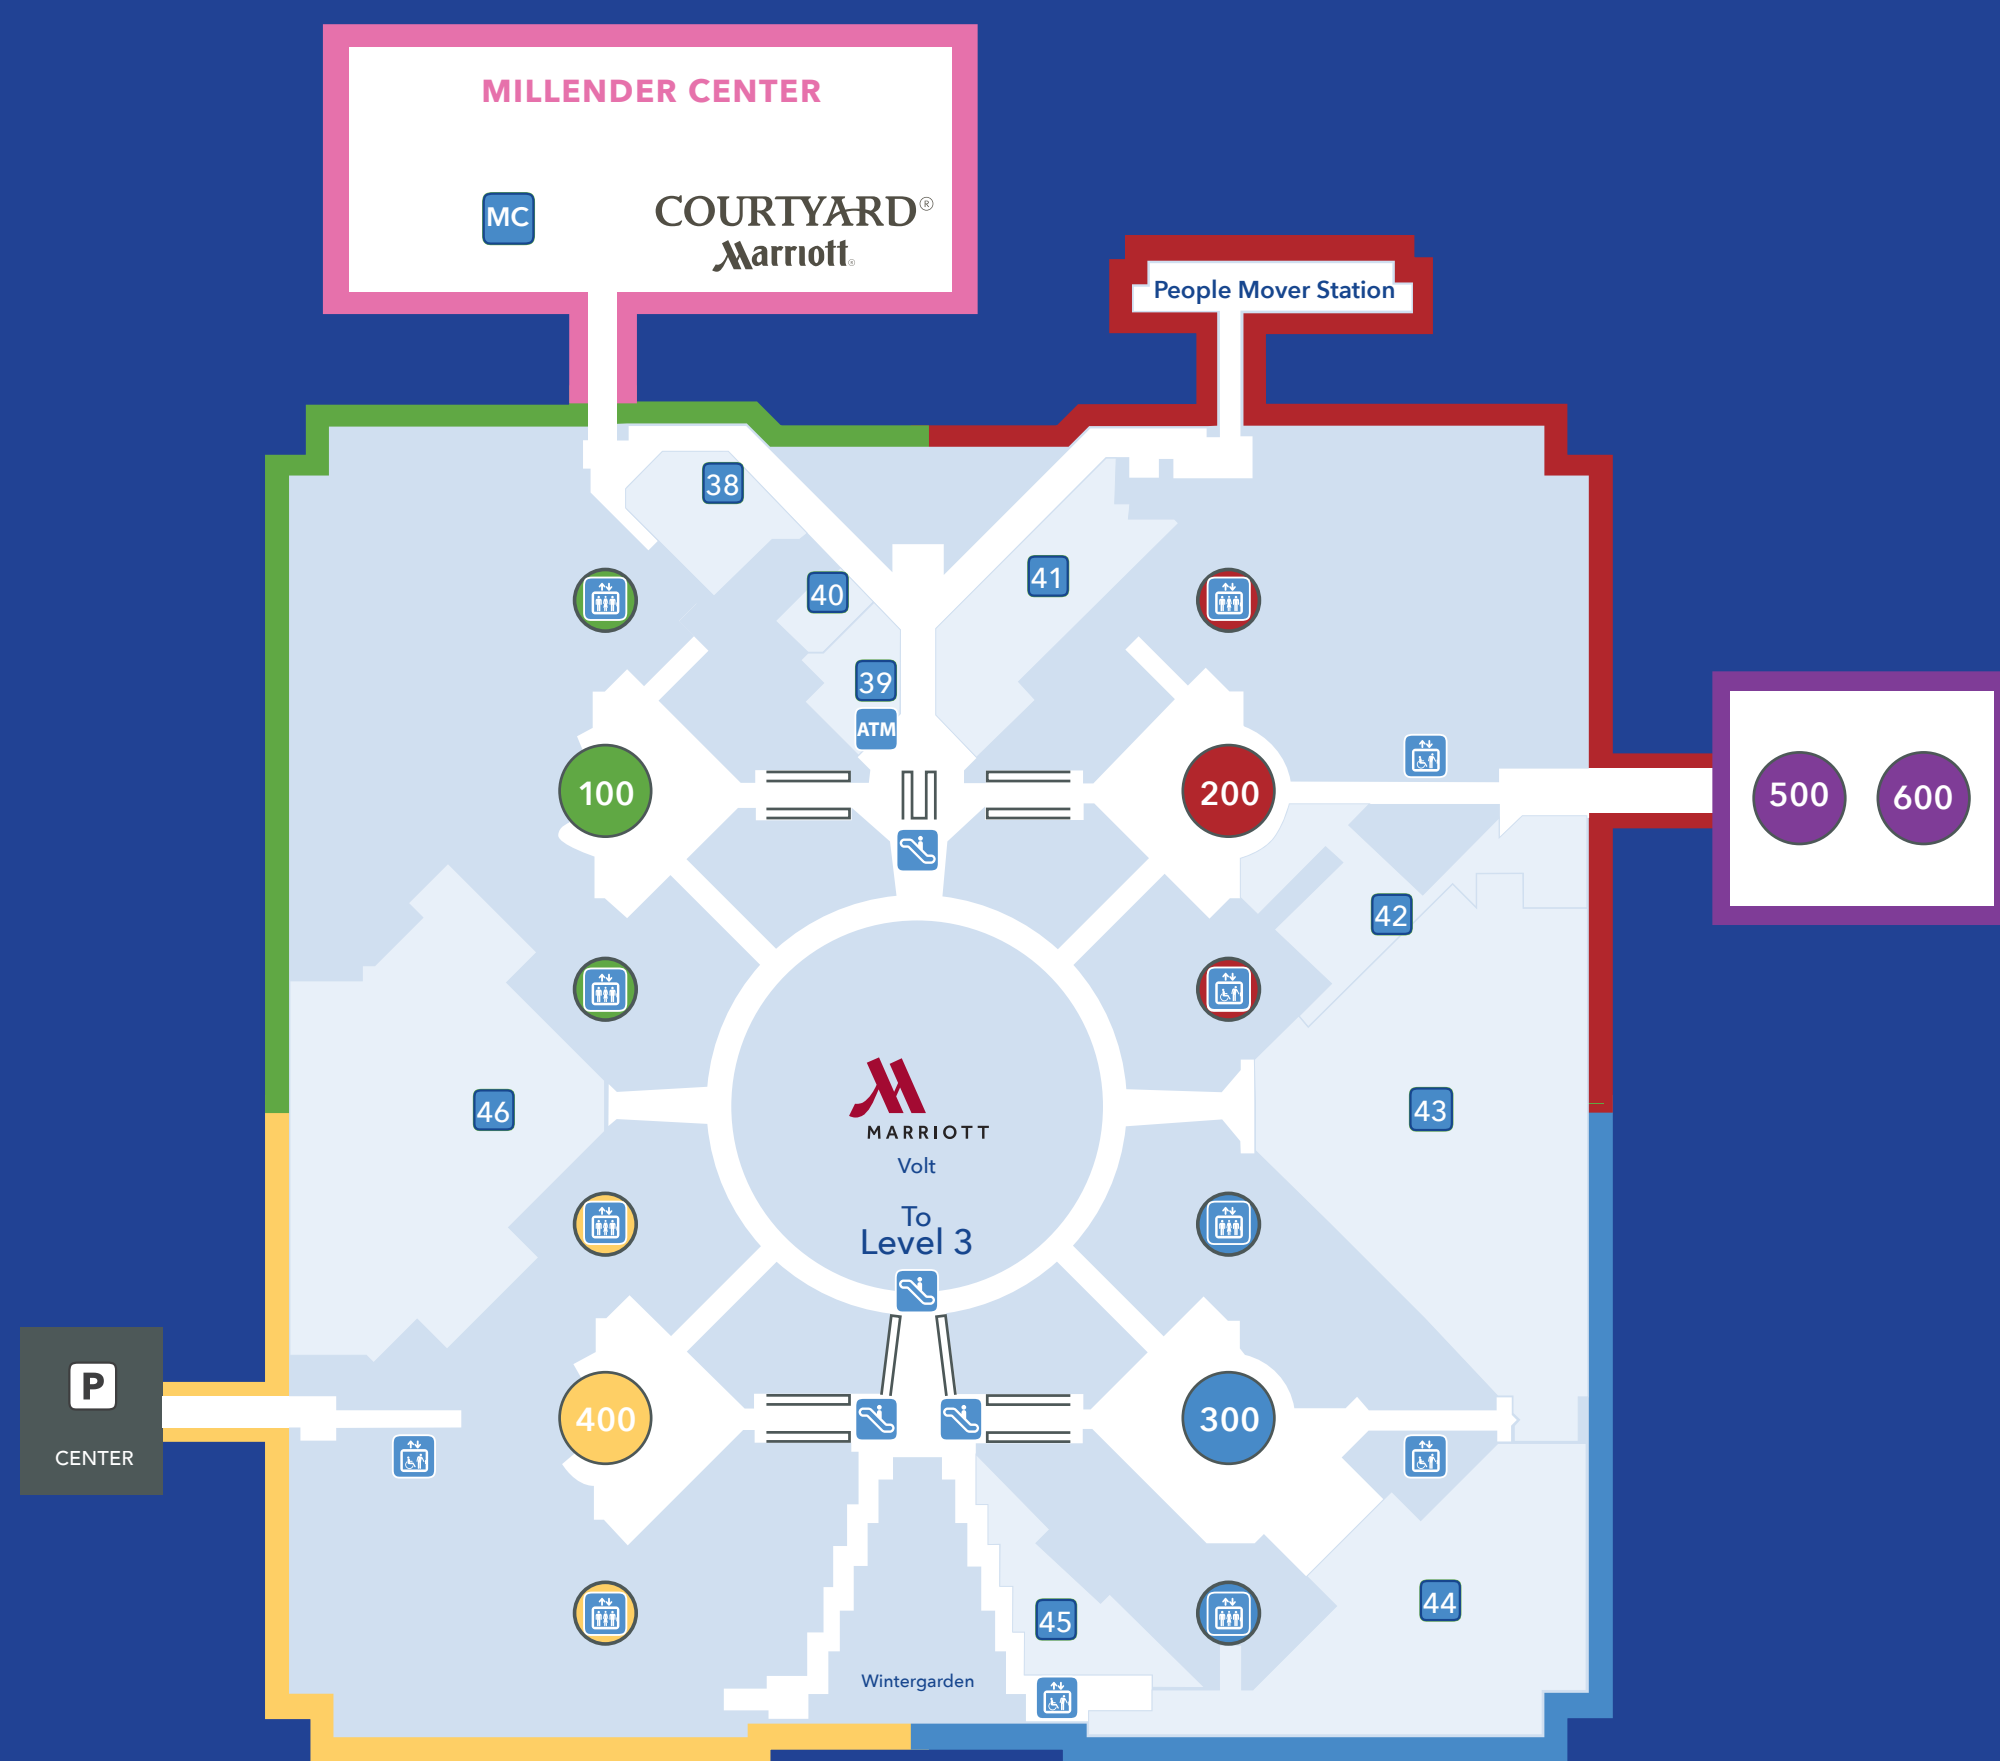

MARKET/SPIRITS

- MC | Andrew's Downtown Detroit
- MC | City Market

Level 3 (NOT PICTURED)

RESTAURANTS

- Volt

LEGEND

-  Elevator
-  Accessible Elevator
-  Escalator
-  Restroom
-  Information
-  Visitor Check-In
-  Valet
-  Parking
-  TOWER 100
-  TOWER 200
-  TOWER 300
-  TOWER 400
-  TOWER 500
-  TOWER 600
-  Millender Center (MC)

Level 1

Level A

FOOD COURT

- 2 | Andiamo Pizza Pie
- 13 | Bozii
- 8 | Burger King
- 4 | Chop Fresh Salad
- 10 | Coney Town
- 12 | Fish City
- 11 | Gyroland
- 5 | Mac n' Cheez!
- 1 | McDonald's
- 6 | Rice Bowl Express
- 3 | Salsarita's Fresh Cantina
- 7 | Subway
- 9 | Zoup!

MARKET/SPIRITS

- MC | Andrew's Downtown Detroit
- MC | City Market

Level 3 (NOT PICTURED)

RESTAURANTS

Volt

Ballrooms
Exhibit Hall
Lobby

LEGEND

- Elevator
- Information
- TOWER 100
- TOWER 500
- Accessible Elevator
- Visitor Check-In
- TOWER 200
- TOWER 600
- Escalator
- Valet
- TOWER 300
- Millender Center (MC)
- Restroom
- Parking
- TOWER 400

Level 2

Level A

- FOOD COURT #1**
- 2 | Andiamo Pizza Pie
 - 13 | Bozzi
 - 8 | Burger King
 - 4 | Chop Fresh Salad
 - 10 | Coney Town
 - 12 | Fish City
 - 11 | Gyroland
 - 5 | Mac n' Cheez!
 - 1 | McDonald's
 - 6 | Rice Bowl Express
 - 3 | Salsarita's Fresh Cantina
 - 7 | Subway
 - 9 | Zoup!