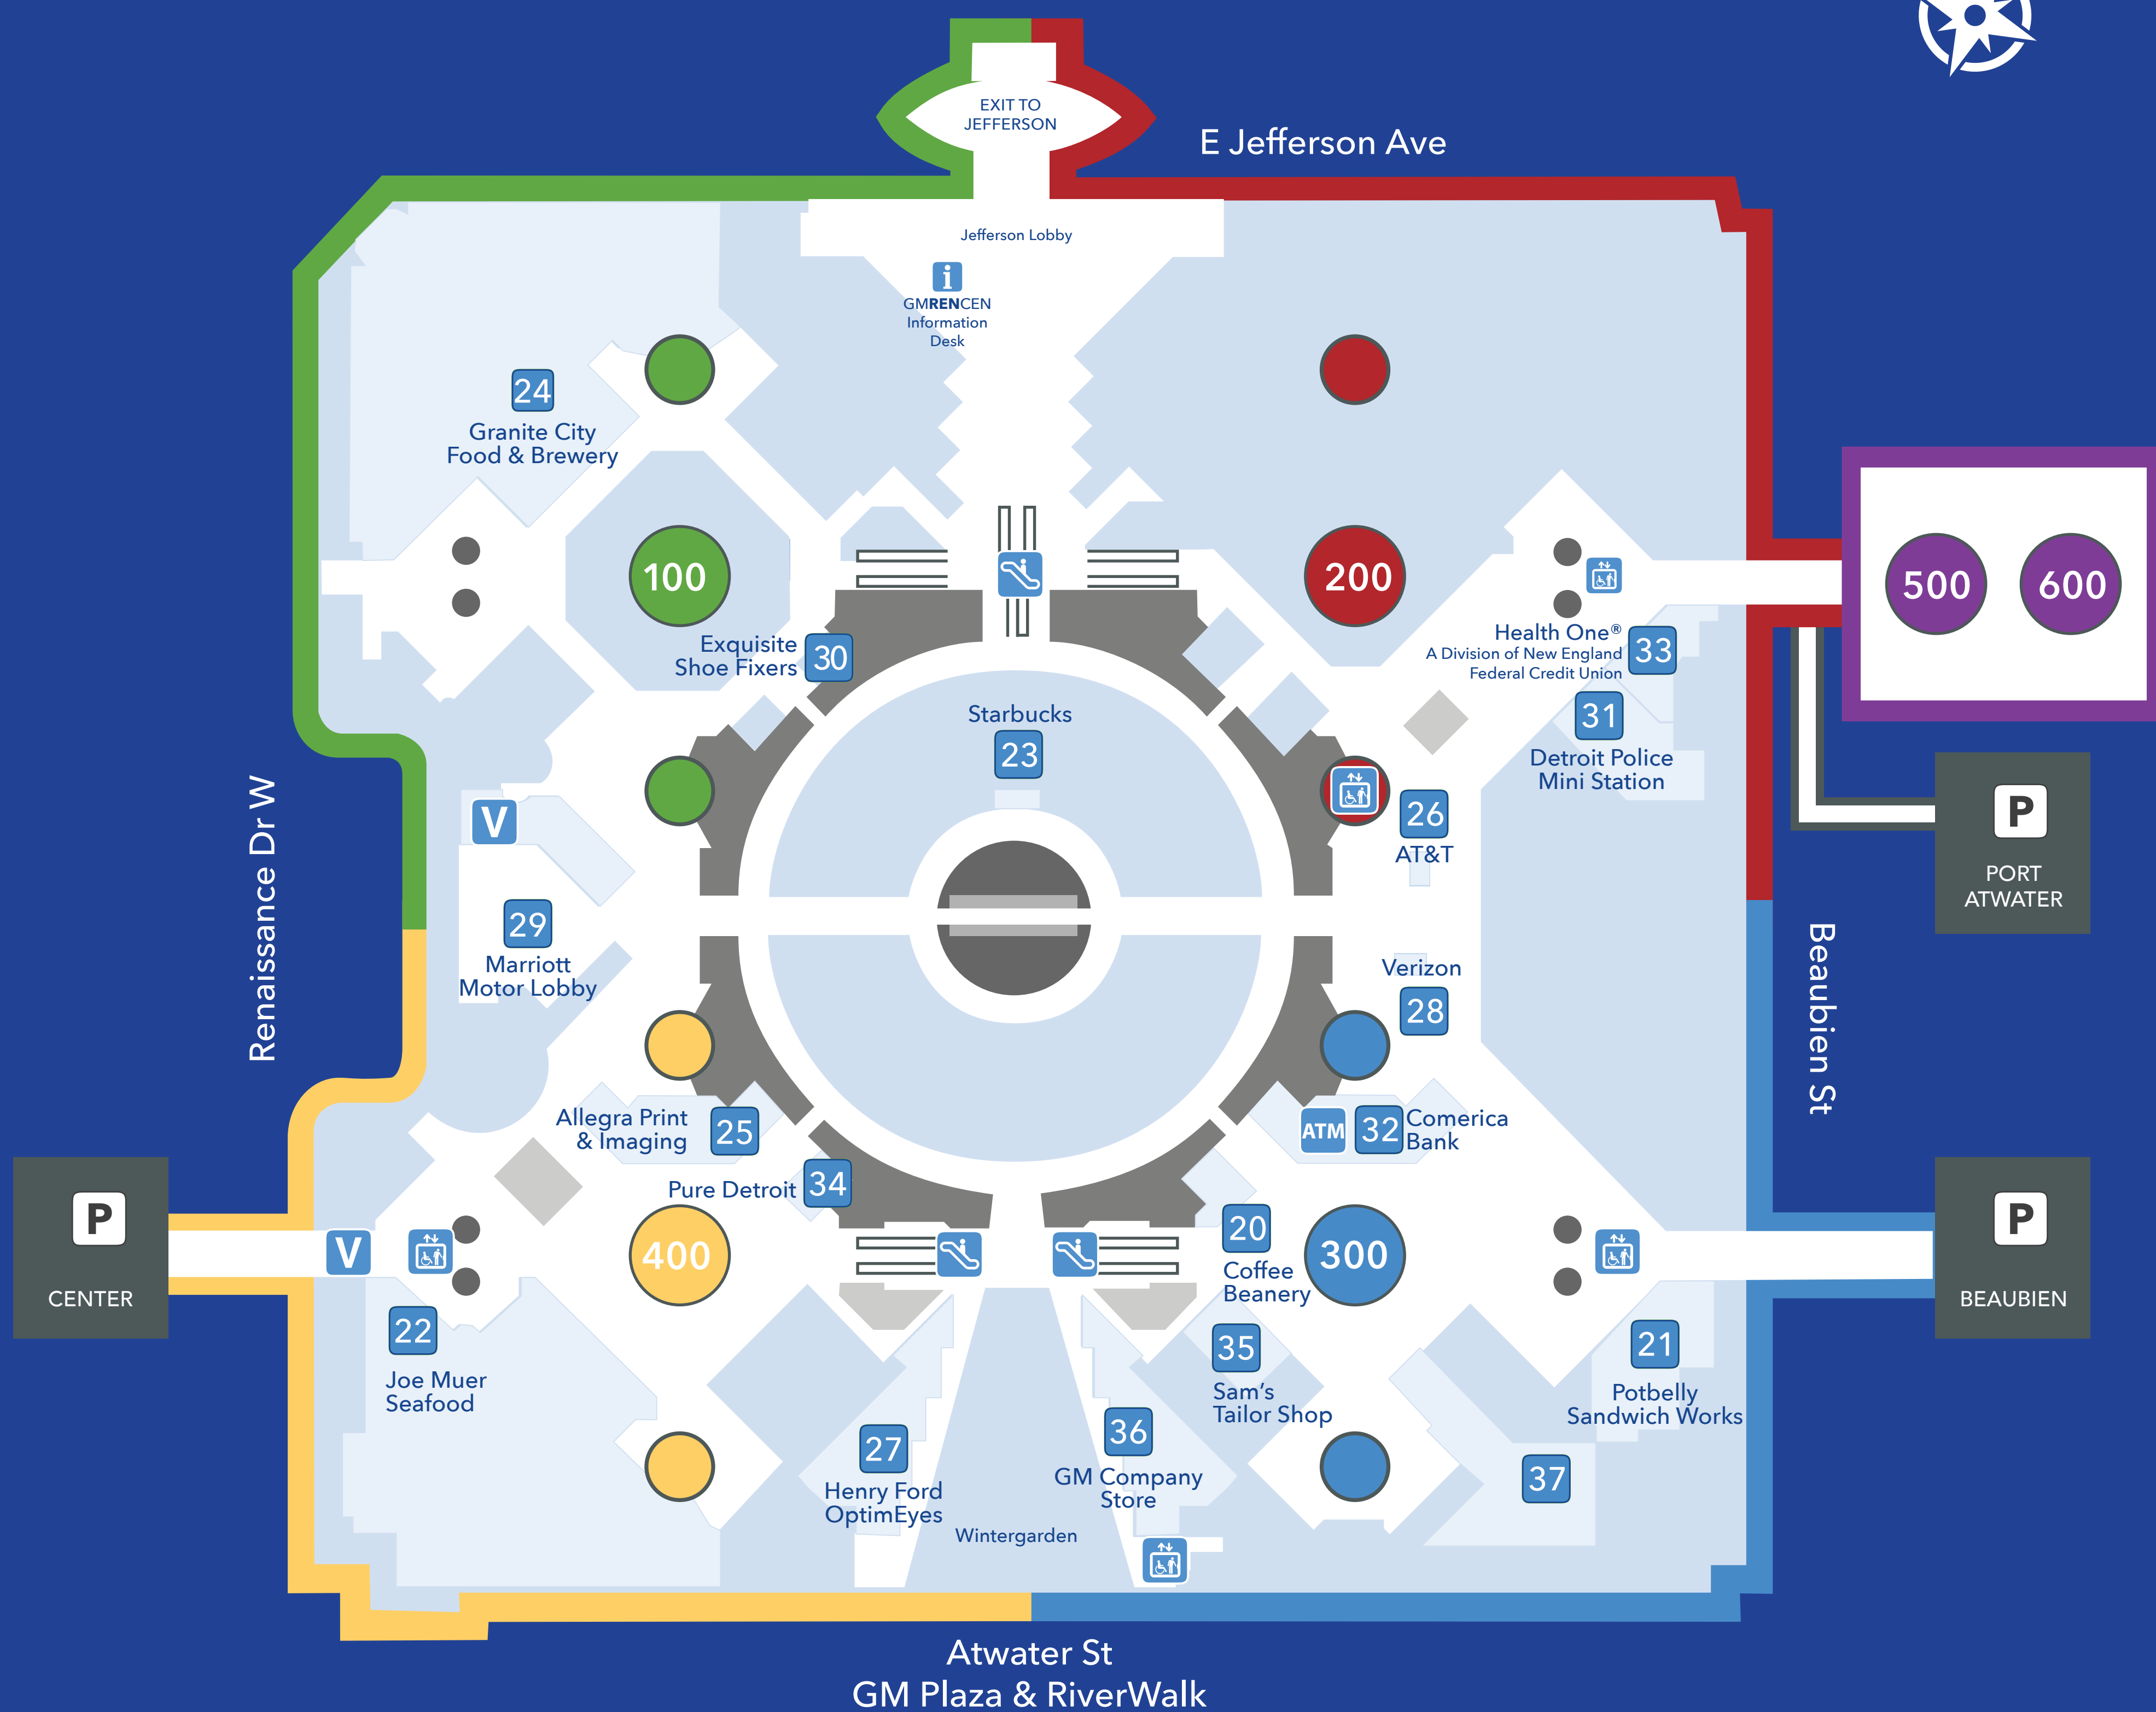

MARKET/SPIRITS

- MC | Andrew's Downtown Detroit
- MC | City Market

Level 3 (NOT PICTURED)

RESTAURANTS

- Volt

LEGEND

-  Elevator
-  Accessible Elevator
-  Escalator
-  Restroom
-  Information
-  Visitor Check-In
-  Valet
-  Parking
-  TOWER 100
-  TOWER 200
-  TOWER 300
-  TOWER 400
-  TOWER 500
-  TOWER 600
-  Millender Center (MC)

Level 1

Level A

FOOD COURT

- 2 | Andiamo Pizza Pie
- 13 | Bozii
- 8 | Burger King
- 4 | Chop Fresh Salad
- 10 | Coney Town
- 12 | Fish City
- 11 | Gyroland
- 5 | Mac n' Cheez!
- 1 | McDonald's
- 6 | Rice Bowl Express
- 3 | Salsarita's Fresh Cantina
- 7 | Subway
- 9 | Zoup!

MARKET/SPIRITS

- MC | Andrew's Downtown Detroit
- MC | City Market

Level 3 (NOT PICTURED)

RESTAURANTS

Volt

Ballrooms
Exhibit Hall
Lobby

LEGEND

- Elevator
- Information
- TOWER 100
- TOWER 500
- Accessible Elevator
- Visitor Check-In
- TOWER 200
- TOWER 600
- Escalator
- Valet
- TOWER 300
- Millender Center (MC)
- Restroom
- Parking
- TOWER 400