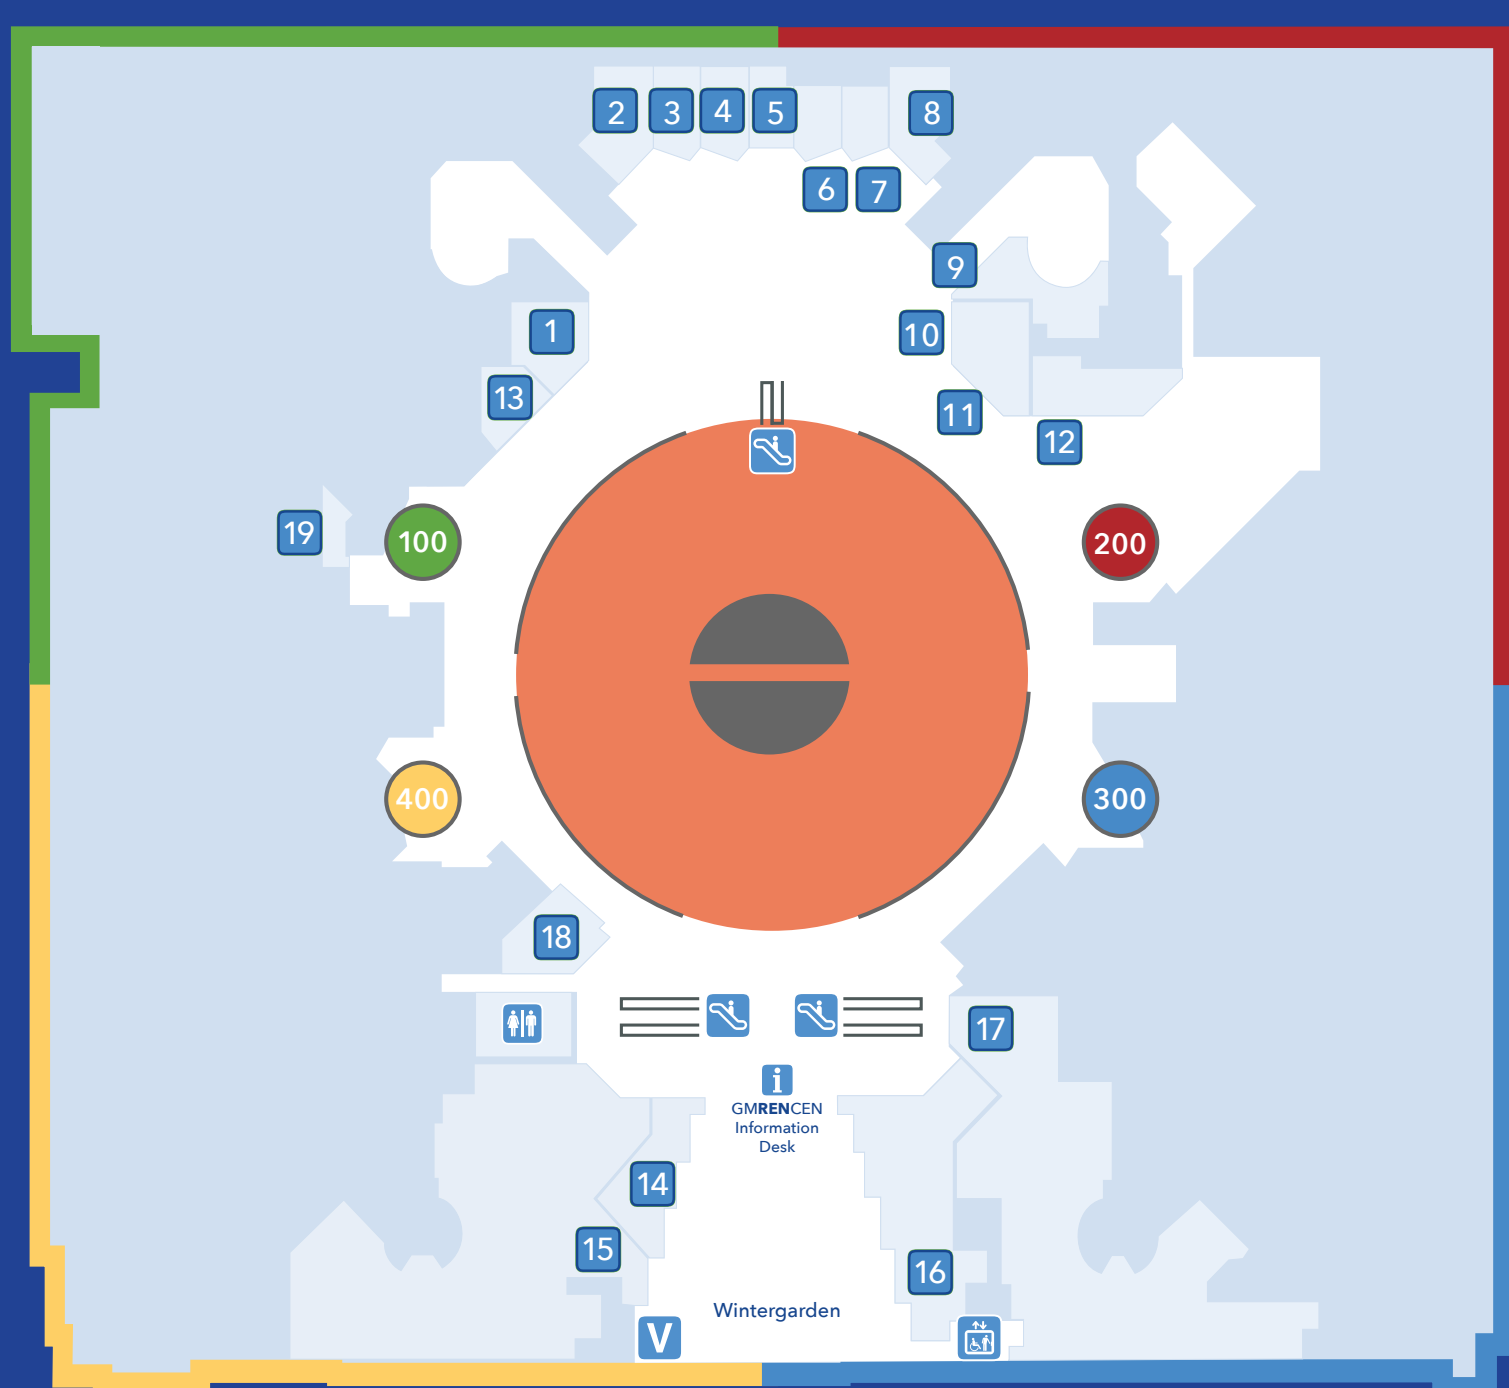

MARKET/SPIRITS

- MC | Andrew's Downtown Detroit
- MC | City Market

Level 3 (NOT PICTURED)

RESTAURANTS

- Volt

LEGEND

-  Elevator
-  Accessible Elevator
-  Escalator
-  Restroom
-  Information
-  Visitor Check-In
-  Valet
-  Parking
-  TOWER 100
-  TOWER 200
-  TOWER 300
-  TOWER 400
-  TOWER 500
-  TOWER 600
-  Millender Center (MC)

Level 1

Level A

FOOD COURT

- 2 | Andiamo Pizza Pie
- 13 | Bozii
- 8 | Burger King
- 4 | Chop Fresh Salad
- 10 | Coney Town
- 12 | Fish City
- 11 | Gyroland
- 5 | Mac n' Cheez!
- 1 | McDonald's
- 6 | Rice Bowl Express
- 3 | Salsarita's Fresh Cantina
- 7 | Subway
- 9 | Zoup!