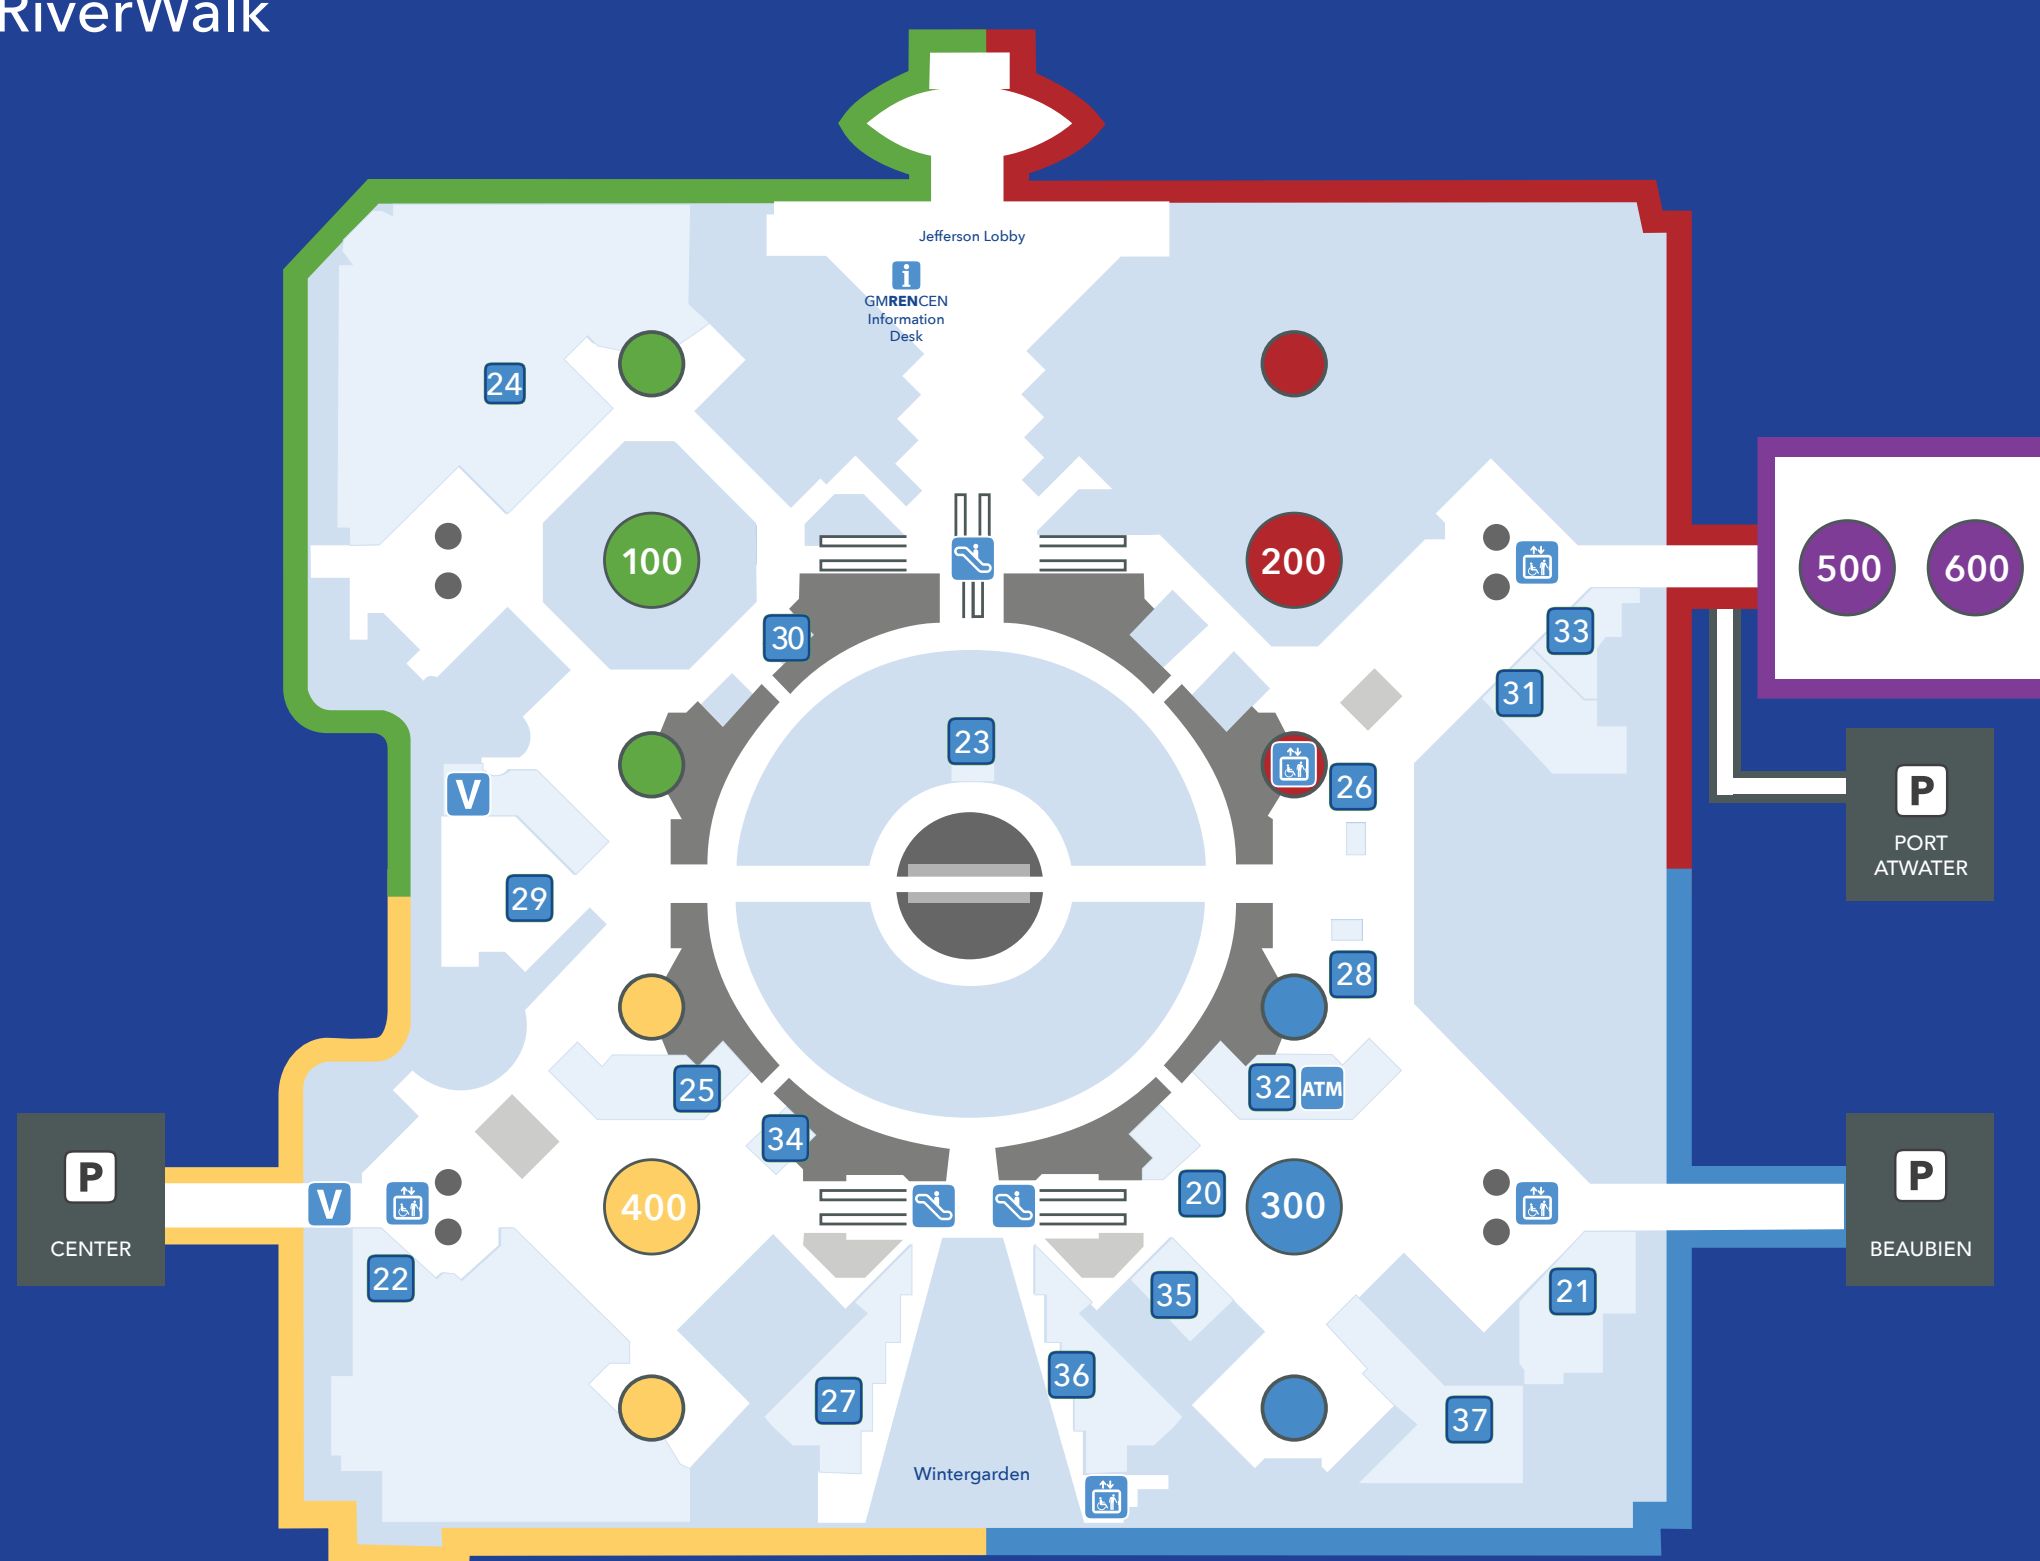

MARKET/SPIRITS

- MC | Andrew's Downtown Detroit
- MC | City Market

Level 3 (NOT PICTURED)

RESTAURANTS

- Volt

LEGEND

-  Elevator
-  Accessible Elevator
-  Escalator
-  Restroom
-  Information
-  Visitor Check-In
-  Valet
-  Parking
-  TOWER 100
-  TOWER 200
-  TOWER 300
-  TOWER 400
-  TOWER 500
-  TOWER 600
-  Millender Center (MC)

MARKET/SPIRITS

- MC | Andrew's Downtown Detroit
- MC | City Market

Level 3 (NOT PICTURED)

RESTAURANTS

Volt

Ballrooms
Exhibit Hall
Lobby

LEGEND

- Elevator
- Information
- TOWER 100
- TOWER 500
- Accessible Elevator
- Visitor Check-In
- TOWER 200
- TOWER 600
- Escalator
- Valet
- TOWER 300
- Millender Center (MC)
- Restroom
- Parking
- TOWER 400

Level 2

Level A

- FOOD COURT #1**
- 2 | Andiamo Pizza Pie
 - 13 | Bozzi
 - 8 | Burger King
 - 4 | Chop Fresh Salad
 - 10 | Coney Town
 - 12 | Fish City
 - 11 | Gyroland
 - 5 | Mac n' Cheez!
 - 1 | McDonald's
 - 6 | Rice Bowl Express
 - 3 | Salsarita's Fresh Cantina
 - 7 | Subway
 - 9 | Zoup!