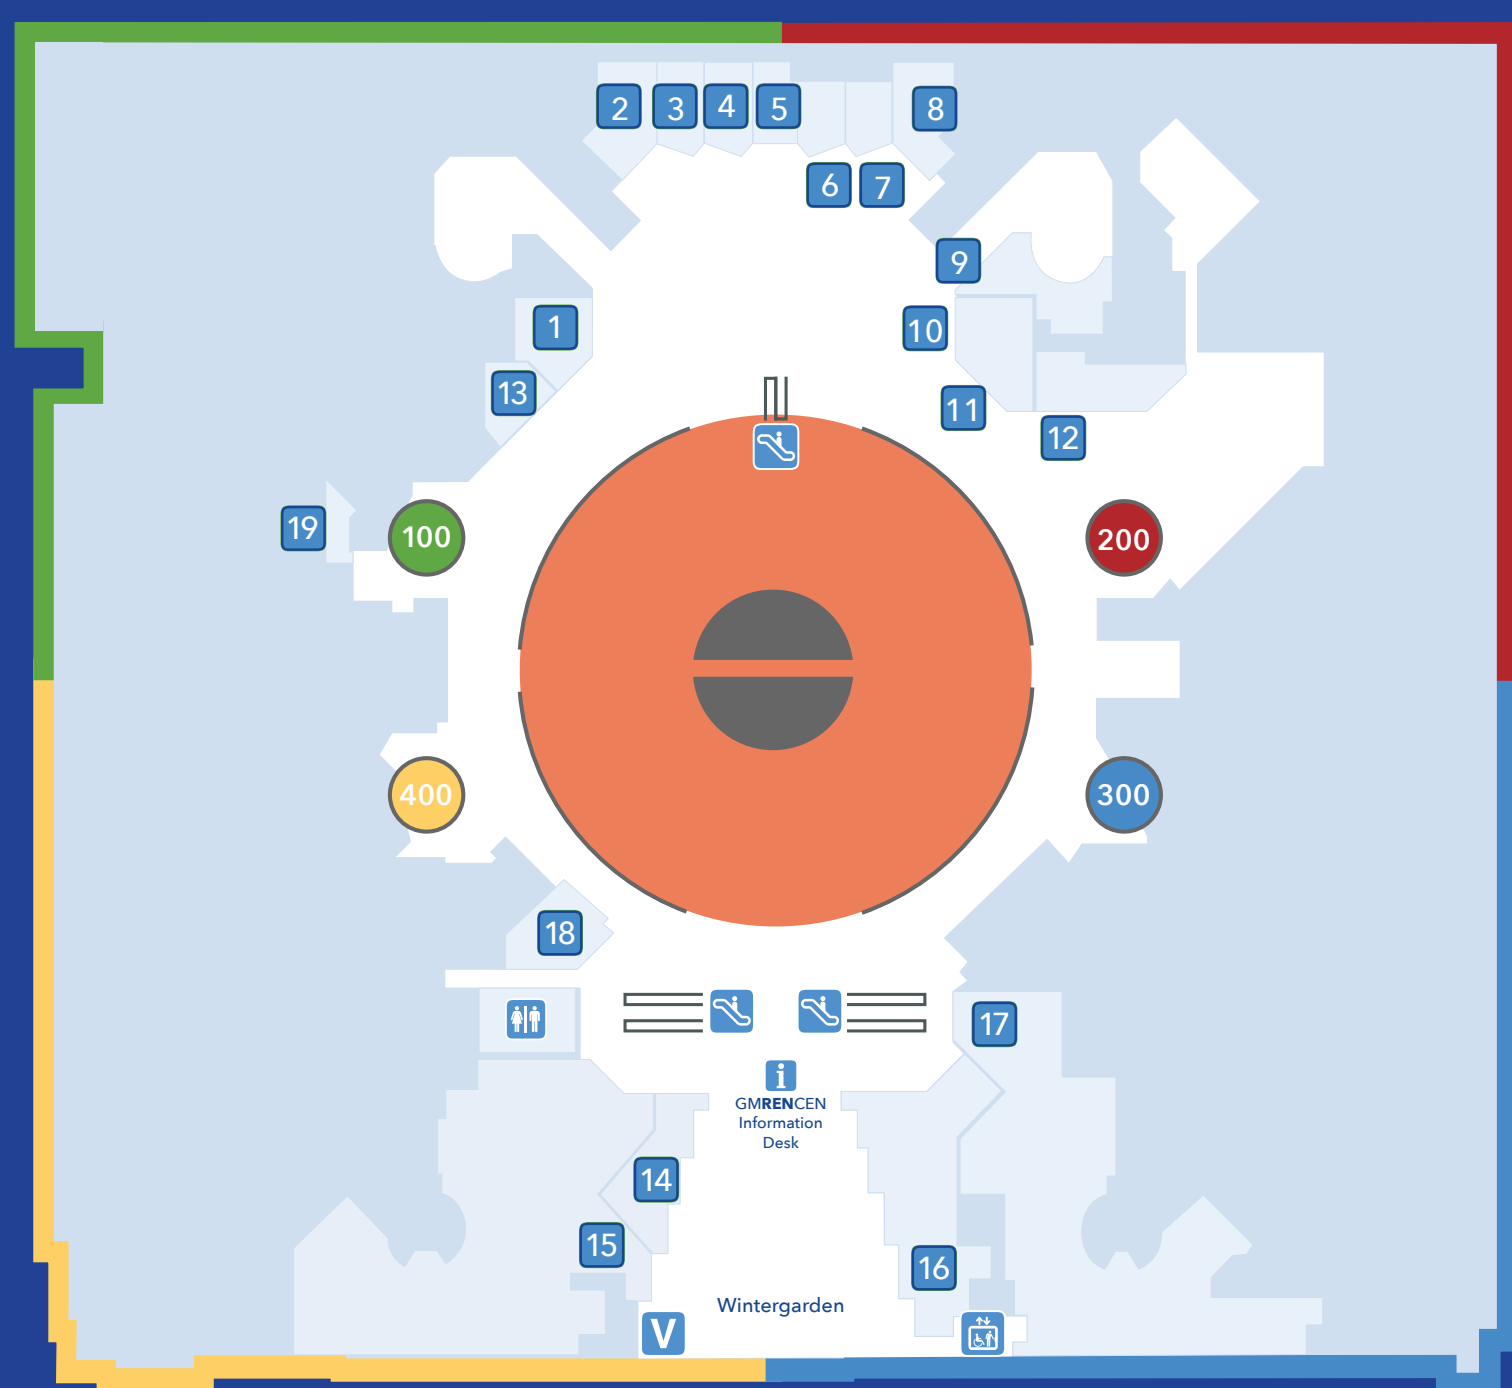

MARKET/SPIRITS

- MC | Andrew's Downtown Detroit
- MC | City Market

Level 3 (NOT PICTURED)

RESTAURANTS

Volt

Ballrooms
Exhibit Hall
Lobby

LEGEND

- Elevator
- Information
- TOWER 100
- TOWER 500
- Accessible Elevator
- Visitor Check-In
- TOWER 200
- TOWER 600
- Escalator
- Valet
- TOWER 300
- Millender Center (MC)
- Restroom
- Parking
- TOWER 400

Level 2

Level A

- FOOD COURT #1**
- 2 | Andiamo Pizza Pie
 - 13 | Bozzi
 - 8 | Burger King
 - 4 | Chop Fresh Salad
 - 10 | Coney Town
 - 12 | Fish City
 - 11 | Gyroland
 - 5 | Mac n' Cheez!
 - 1 | McDonald's
 - 6 | Rice Bowl Express
 - 3 | Salsarita's Fresh Cantina
 - 7 | Subway
 - 9 | Zoup!