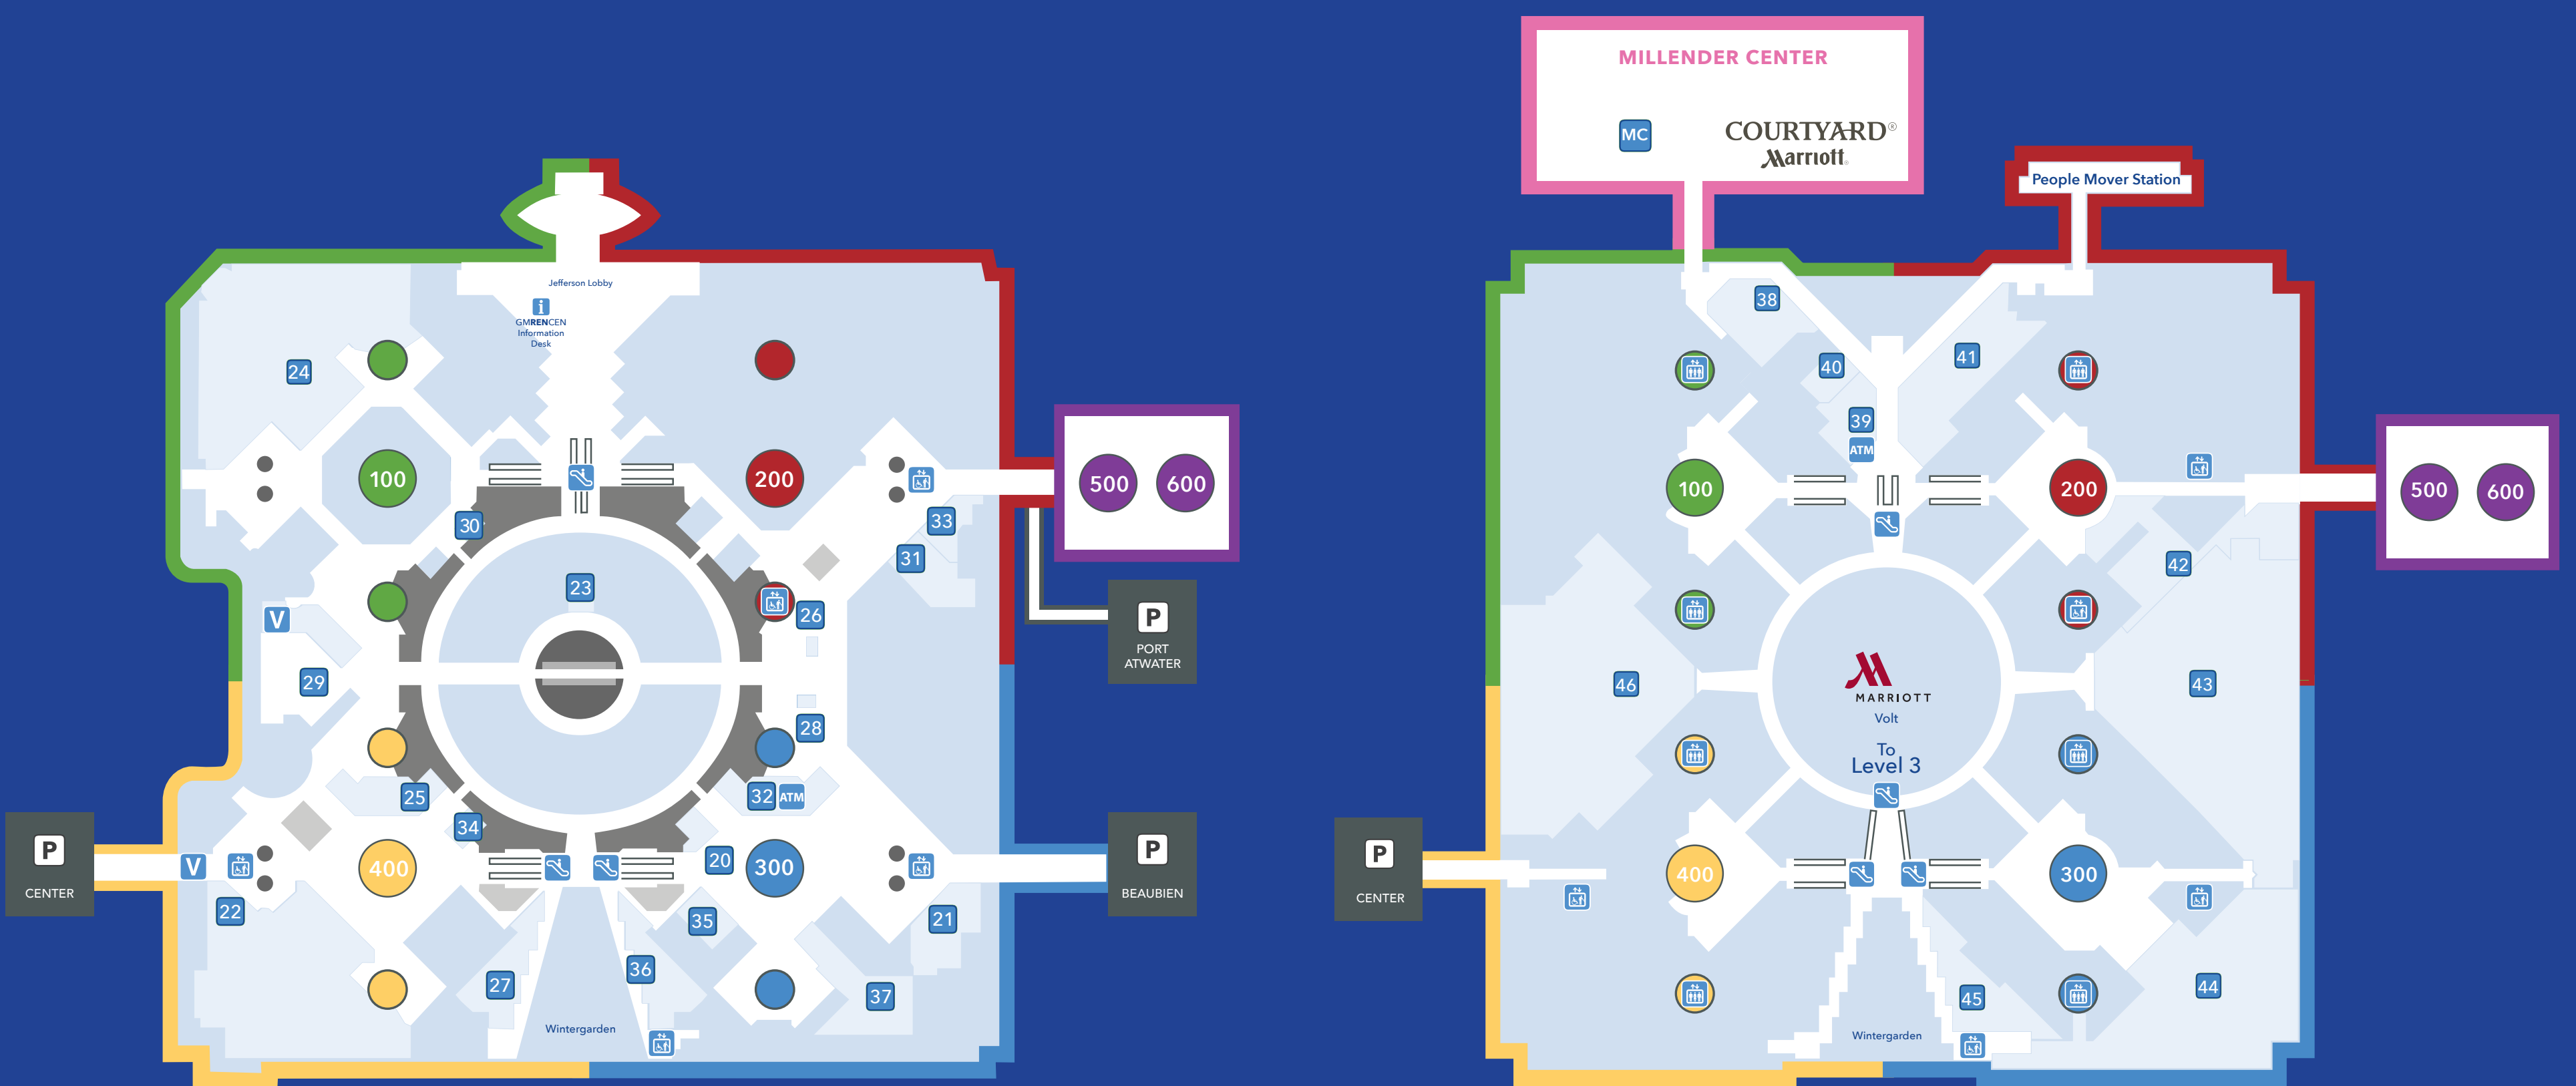

Level A

Level 1

RESTAURANTS

- 20 | Coffee Beanery
- 24 | Granite City Food & Brewery
- 22 | Joe Muer Seafood
- 21 | Potbelly Sandwich Works
- 23 | Starbucks

SERVICES

- 25 | Allegra Print and Imaging
- 26 | AT&T
- 31 | Detroit Police Mini Station
- 30 | Exquisite Shoe Fixers
- 27 | Henry Ford OptimEyes
- Huntington Cleaners/bizziebox
- 29 | Marriott Motor Lobby
- 28 | Verizon

MARKET/SPIRITS

- 37 | Calumet Market & Spirits

CUSTOMER SERVICE

- GM Wintergarden

Level 2

RESTAURANTS

- MC | Birmingham Deli
- 500 | Gourmet Deli
- MC | Rice Bowl Fresh Asian Kitchen
- MC | Tim Hortons

SERVICES

MARKET/SPIRITS

- MC | Andrew's Downtown Detroit
- MC | City Market

Level 3 (NOT PICTURED)

RESTAURANTS

- Volt

LEGEND

-  Elevator
-  Accessible Elevator
-  Escalator
-  Restroom
-  Information
-  Visitor Check-In
-  Valet
-  Parking
-  TOWER 100
-  TOWER 200
-  TOWER 300
-  TOWER 400
-  TOWER 500
-  TOWER 600
-  Millender Center (MC)

Level 1

Level A

FOOD COURT

- 2 | Andiamo Pizza Pie
- 13 | Bozii
- 8 | Burger King
- 4 | Chop Fresh Salad
- 10 | Coney Town
- 12 | Fish City
- 11 | Gyroland
- 5 | Mac n' Cheez!
- 1 | McDonald's
- 6 | Rice Bowl Express
- 3 | Salsarita's Fresh Cantina
- 7 | Subway
- 9 | Zoup!