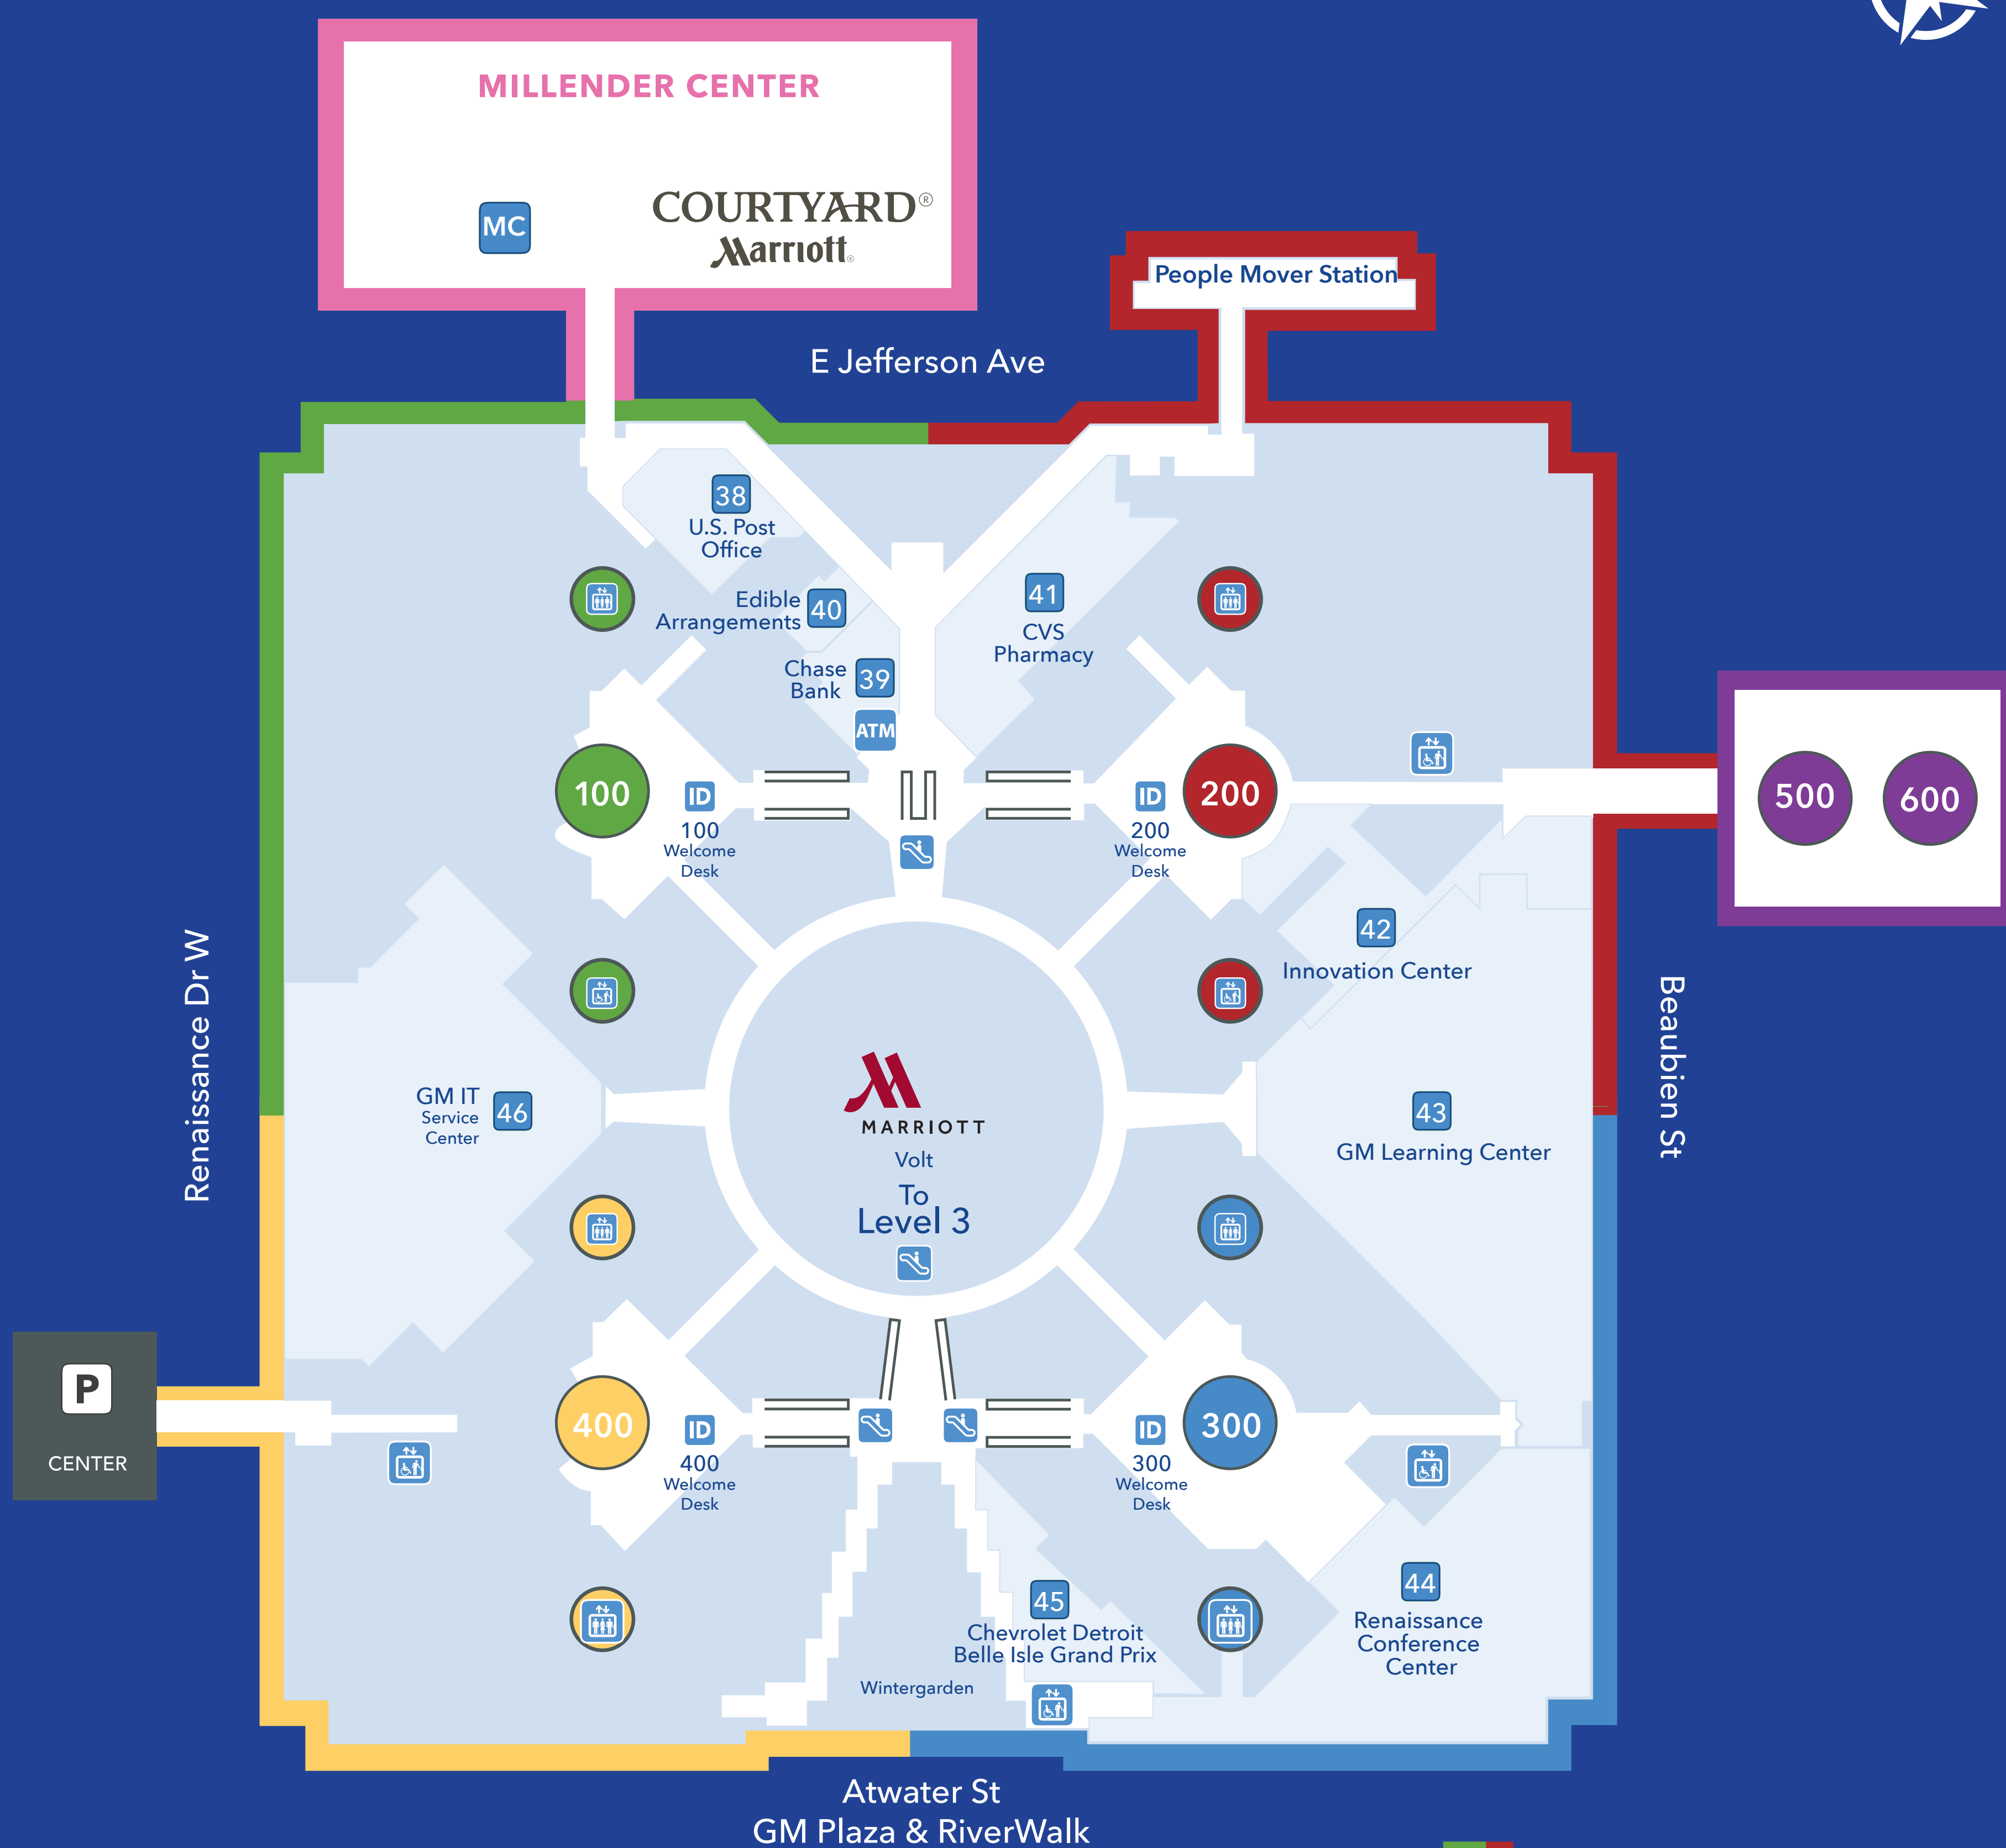

MARKET/SPIRITS

- MC | Andrew's Downtown Detroit
- MC | City Market

Level 3 (NOT PICTURED)

RESTAURANTS

- Volt

LEGEND

-  Elevator
-  Accessible Elevator
-  Escalator
-  Restroom
-  Information
-  Visitor Check-In
-  Valet
-  Parking
-  TOWER 100
-  TOWER 200
-  TOWER 300
-  TOWER 400
-  TOWER 500
-  TOWER 600
-  Millender Center (MC)

MARKET/SPIRITS

- MC | Andrew's Downtown Detroit
- MC | City Market

Level 3 (NOT PICTURED)

RESTAURANTS

Volt

Ballrooms
Exhibit Hall
Lobby

LEGEND

- Elevator
- Information
- TOWER 100
- TOWER 500
- Accessible Elevator
- Visitor Check-In
- TOWER 200
- TOWER 600
- Escalator
- Valet
- TOWER 300
- Millender Center (MC)
- Restroom
- Parking
- TOWER 400

Level 2

Level A

- FOOD COURT #1**
- 2 | Andiamo Pizza Pie
 - 13 | Bozzi
 - 8 | Burger King
 - 4 | Chop Fresh Salad
 - 10 | Coney Town
 - 12 | Fish City
 - 11 | Gyroland
 - 5 | Mac n' Cheez!
 - 1 | McDonald's
 - 6 | Rice Bowl Express
 - 3 | Salsarita's Fresh Cantina
 - 7 | Subway
 - 9 | Zoup!

Level 1

- RESTAURANTS #1**
- 20 | Coffee Beanery
 - 24 | Granite City Food & Brewery
 - 22 | Joe Muer Seafood
 - 21 | Potbelly Sandwich Works
 - 23 | Starbucks

- SERVICES**
- 25 | Allegra Print and Imaging
 - 26 | AT&T
 - 31 | Detroit Police Mini Station
 - 30 | Exquisite Shoe Fixers
 - 27 | Henry Ford OptimEyes
 - Huntington Cleaners/bizziebox
 - 29 | Marriott Motor Lobby
 - 28 | Verizon