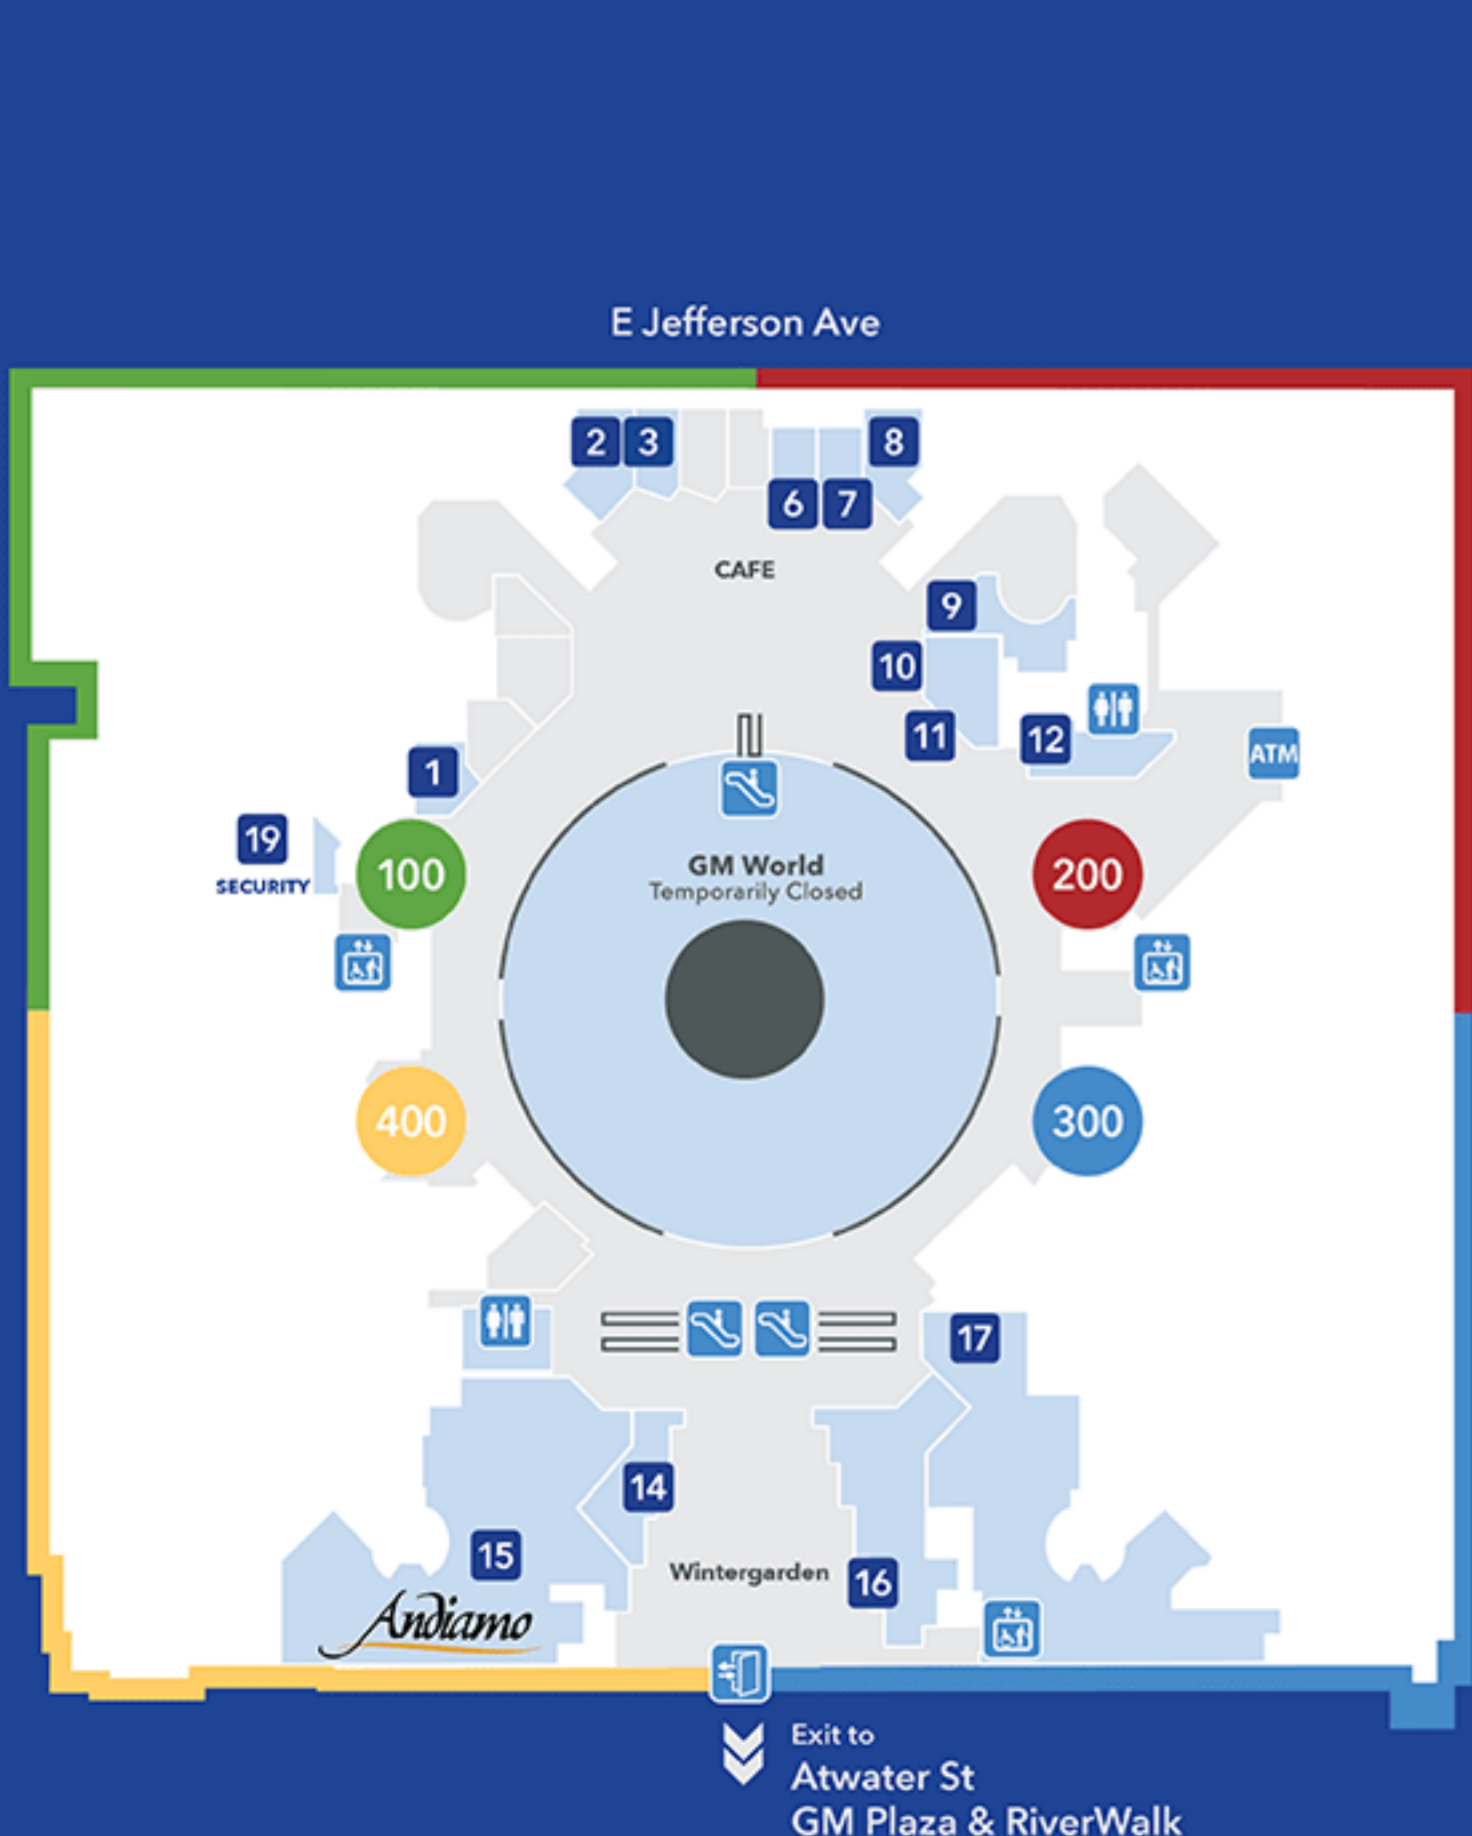

- MARKET/SPIRITS**
- MC | Andrew's Downtown Detroit
 - MC | City Market

Level 3 (NOT PICTURED)

- RESTAURANTS**
- Highlands
 - Volt

Accessible Elevator	Visitor Check-In	TOWER 100	TOWER 500
Escalator	Parking	TOWER 200	TOWER 600
Restrooms	Street Access Entrance/Exit	TOWER 300	MILLENDER CENTER (MC)
Information		TOWER 400	

Level 1

Level A

- | | |
|---|---|
| CAFE ☺
2 Andiamo Pizza Pie
8 Burger King
1 Beyond Juicery + Eatery
10 Coney Town
12 Fish City
11 Gyroland
6 Rice Bowl Express
3 Salsarita's Fresh Mexican Grill
7 Subway
9 Zoup! | RESTAURANTS ☺
15 Andiamo Detroit Riverfront
16 Panera Bread
14 Presto Gourmet Deli

SERVICES
17 RenCen Fitness Center
19 Security Office |
|---|---|

Level 2

- | | | |
|---|---|---|
| RESTAURANTS ☺
MC Bangkok Crossing
MC Birmingham Deli
500 Gourmet Deli
47 Starbucks - GMRENCEN

SERVICES
500 Beaumont Riverfront Family Medicine
500 Childtime Learning Center
500 Corporate Mind & Body Spa
MC Costa D'Oro Jewelers
500 Great Expressions Dental Center
 Huntington Cleaners/ bizziebox
MC Public Service Credit Union
38 U.S. Post Office | APPAREL
MC Sassy Fashion Couture

Level 2

Level A

- | | |
|---|--|
| <p>CAFE ☺</p> <ul style="list-style-type: none"> 2 Andiamo Pizza Pie 8 Burger King 1 Beyond Juicery + Eatery 10 Coney Town 12 Fish City 11 Gyroland 6 Rice Bowl Express 3 Salsarita's Fresh Mexican Grill 7 Subway 9 Zoup! | <p>RESTAURANTS ☺</p> <ul style="list-style-type: none"> 15 Andiamo Detroit Riverfront 16 Panera Bread 14 Presto Gourmet Deli <p>SERVICES</p> <ul style="list-style-type: none"> 17 RenCen Fitness Center 19 Security Office |
|---|--|