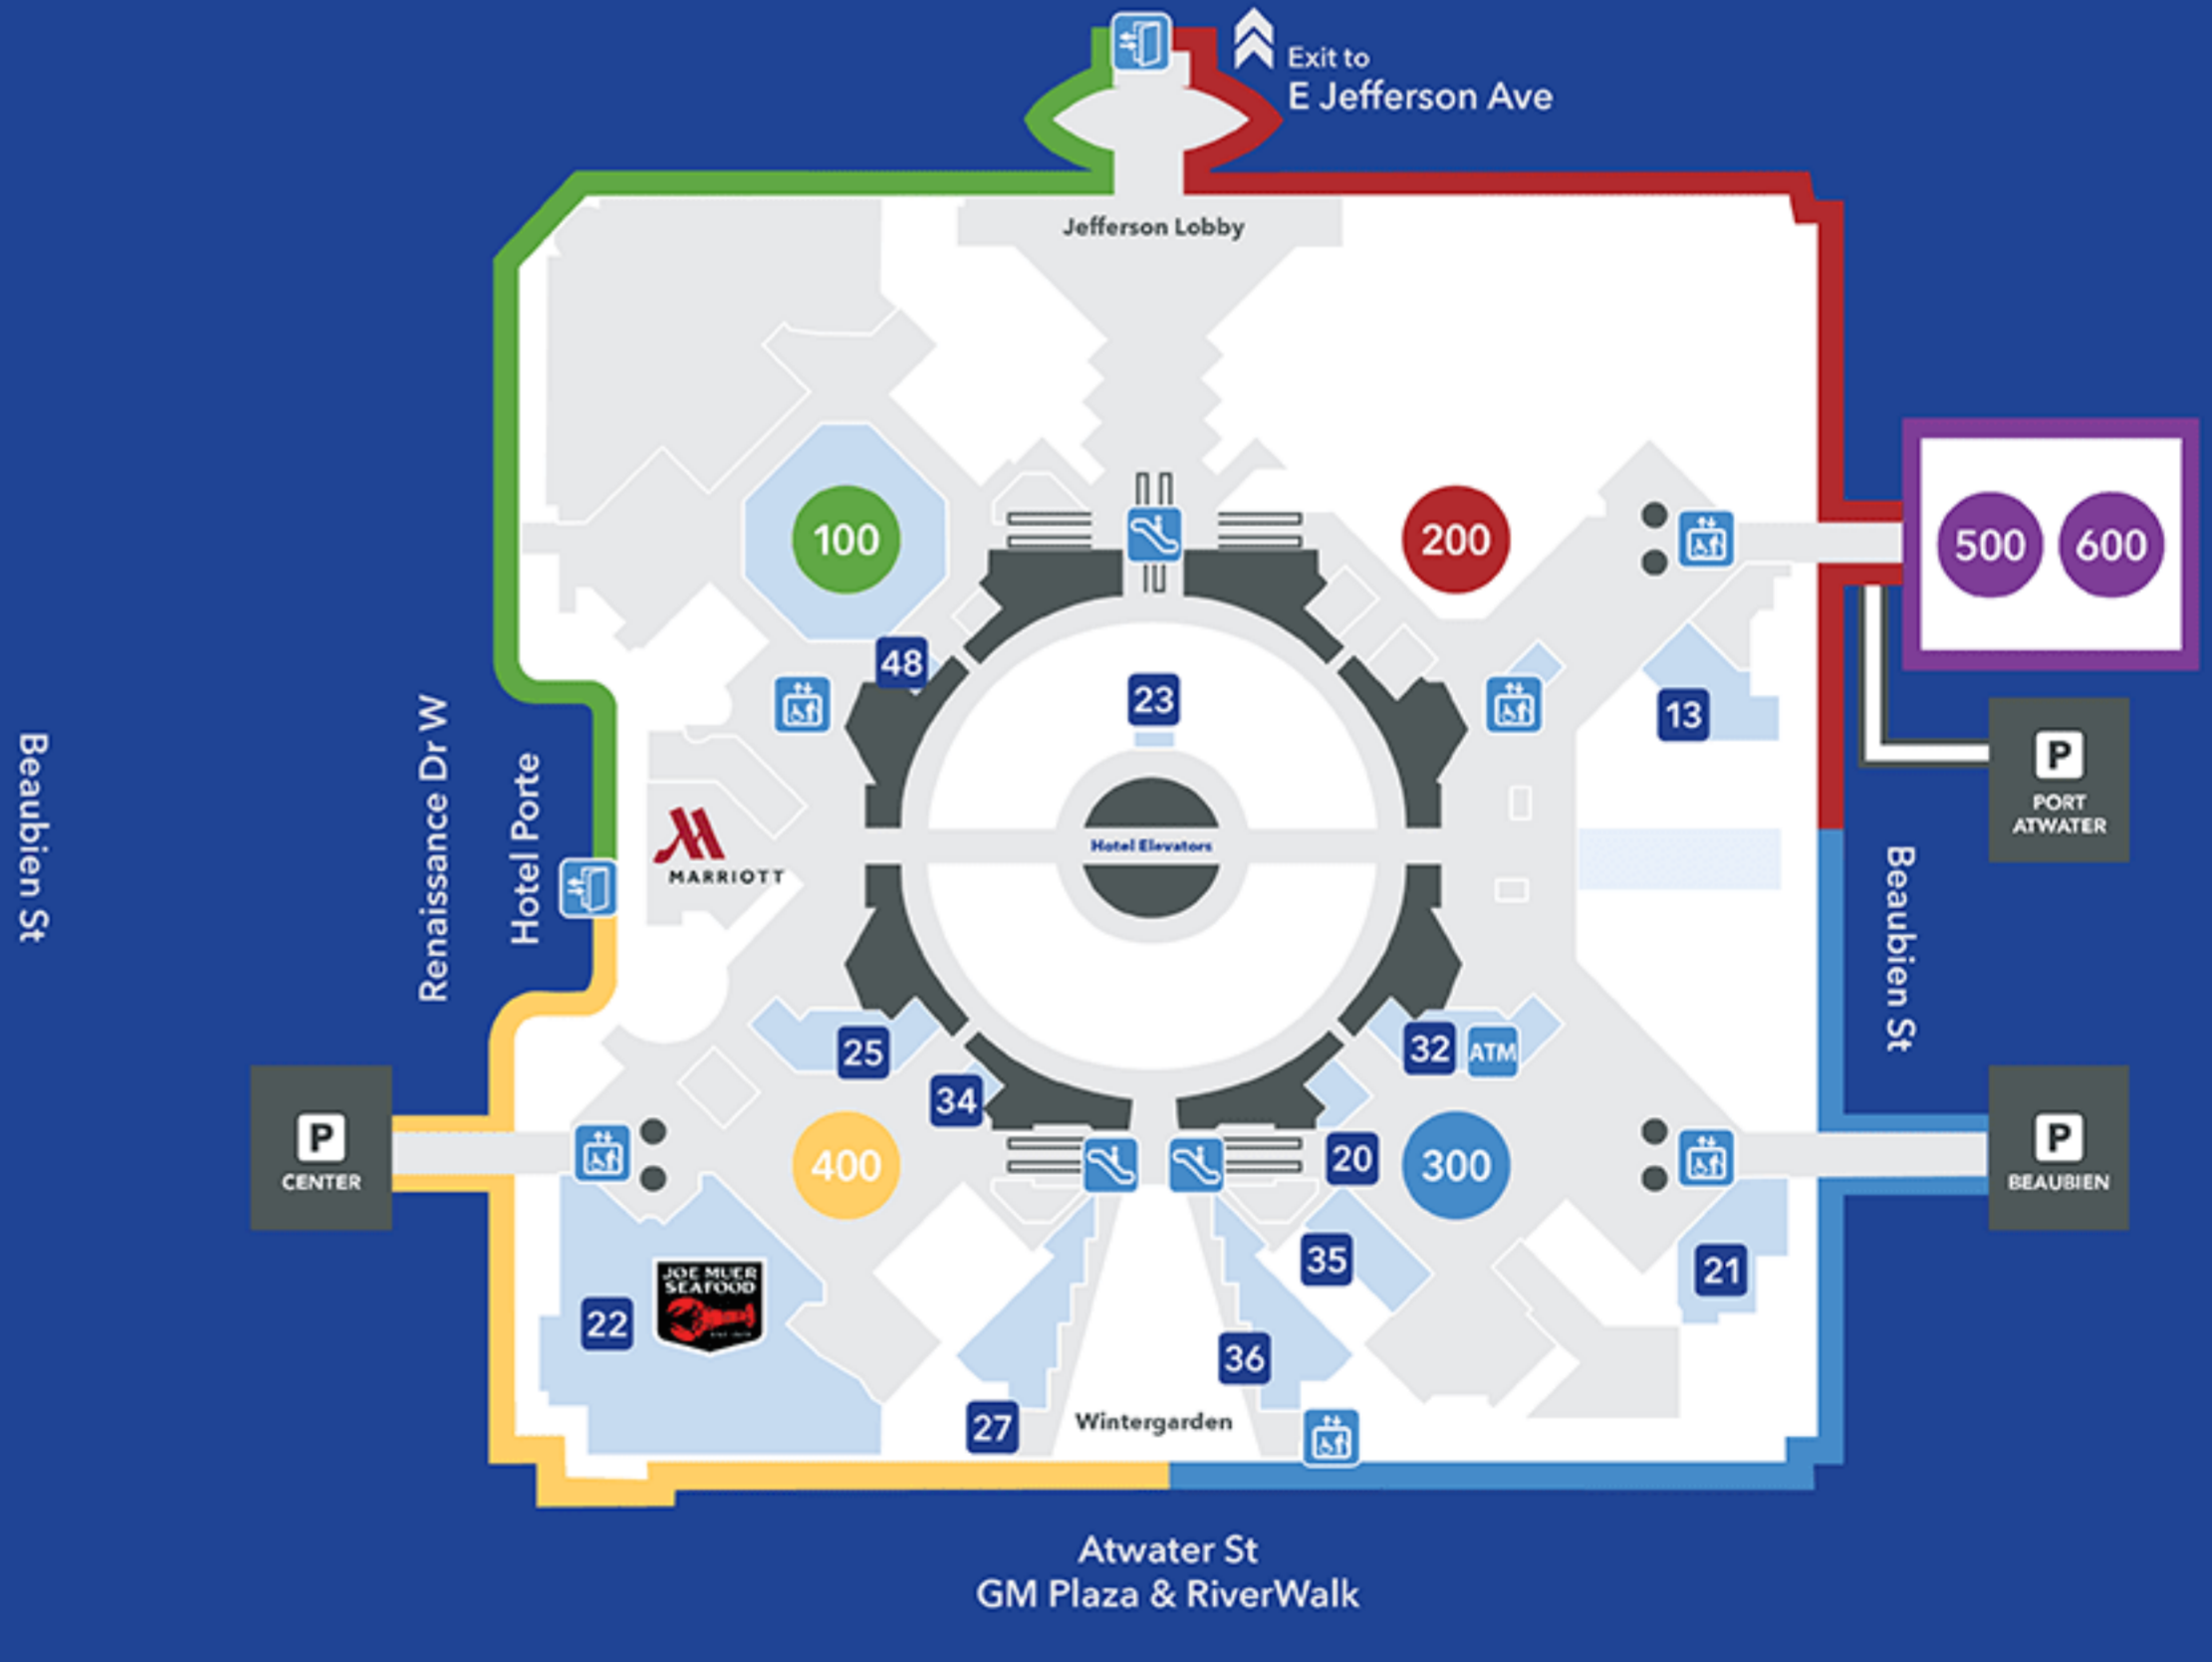

- MARKET/SPIRITS**
- MC | Andrew's Downtown Detroit
 - MC | City Market

Level 3 (NOT PICTURED)

- RESTAURANTS**
- Highlands
 - Volt

Accessible Elevator	Visitor Check-In	TOWER 100	TOWER 500
Escalator	Parking	TOWER 200	TOWER 600
Restrooms	Street Access Entrance/Exit	TOWER 300	MILLENDER CENTER (MC)
Information		TOWER 400	

Level 1

Level A

- | | |
|---|---|
| CAFE ☺
2 Andiamo Pizza Pie
8 Burger King
1 Beyond Juicery + Eatery
10 Coney Town
12 Fish City
11 Gyroland
6 Rice Bowl Express
3 Salsarita's Fresh Mexican Grill
7 Subway
9 Zoup! | RESTAURANTS ☺
15 Andiamo Detroit Riverfront
16 Panera Bread
14 Presto Gourmet Deli

Level 3 (NOT PICTURED)

- MARRIOTT**
 Ballrooms
 Exhibit Hall
 Marriott Lobby
 42° North

- RESTAURANTS**
 Highlands
 Volt

Accessible Elevator	Visitor Check-In	TOWER 100	TOWER 500
Escalator	Parking	TOWER 200	TOWER 600
Restrooms	Street Access Entrance/Exit	TOWER 300	MILLENDER CENTER (MC)
Information		TOWER 400	

Level 2

Level A

- | | |
|---|--|
| <p>CAFE ☺</p> <ul style="list-style-type: none"> 2 Andiamo Pizza Pie 8 Burger King 1 Beyond Juicery + Eatery 10 Coney Town 12 Fish City 11 Gyroland 6 Rice Bowl Express 3 Salsarita's Fresh Mexican Grill 7 Subway 9 Zoup! | <p>RESTAURANTS ☺</p> <ul style="list-style-type: none"> 15 Andiamo Detroit Riverfront 16 Panera Bread 14 Presto Gourmet Deli <p>SERVICES</p> <ul style="list-style-type: none"> 17 RenCen Fitness Center 19 Security Office |
|---|--|