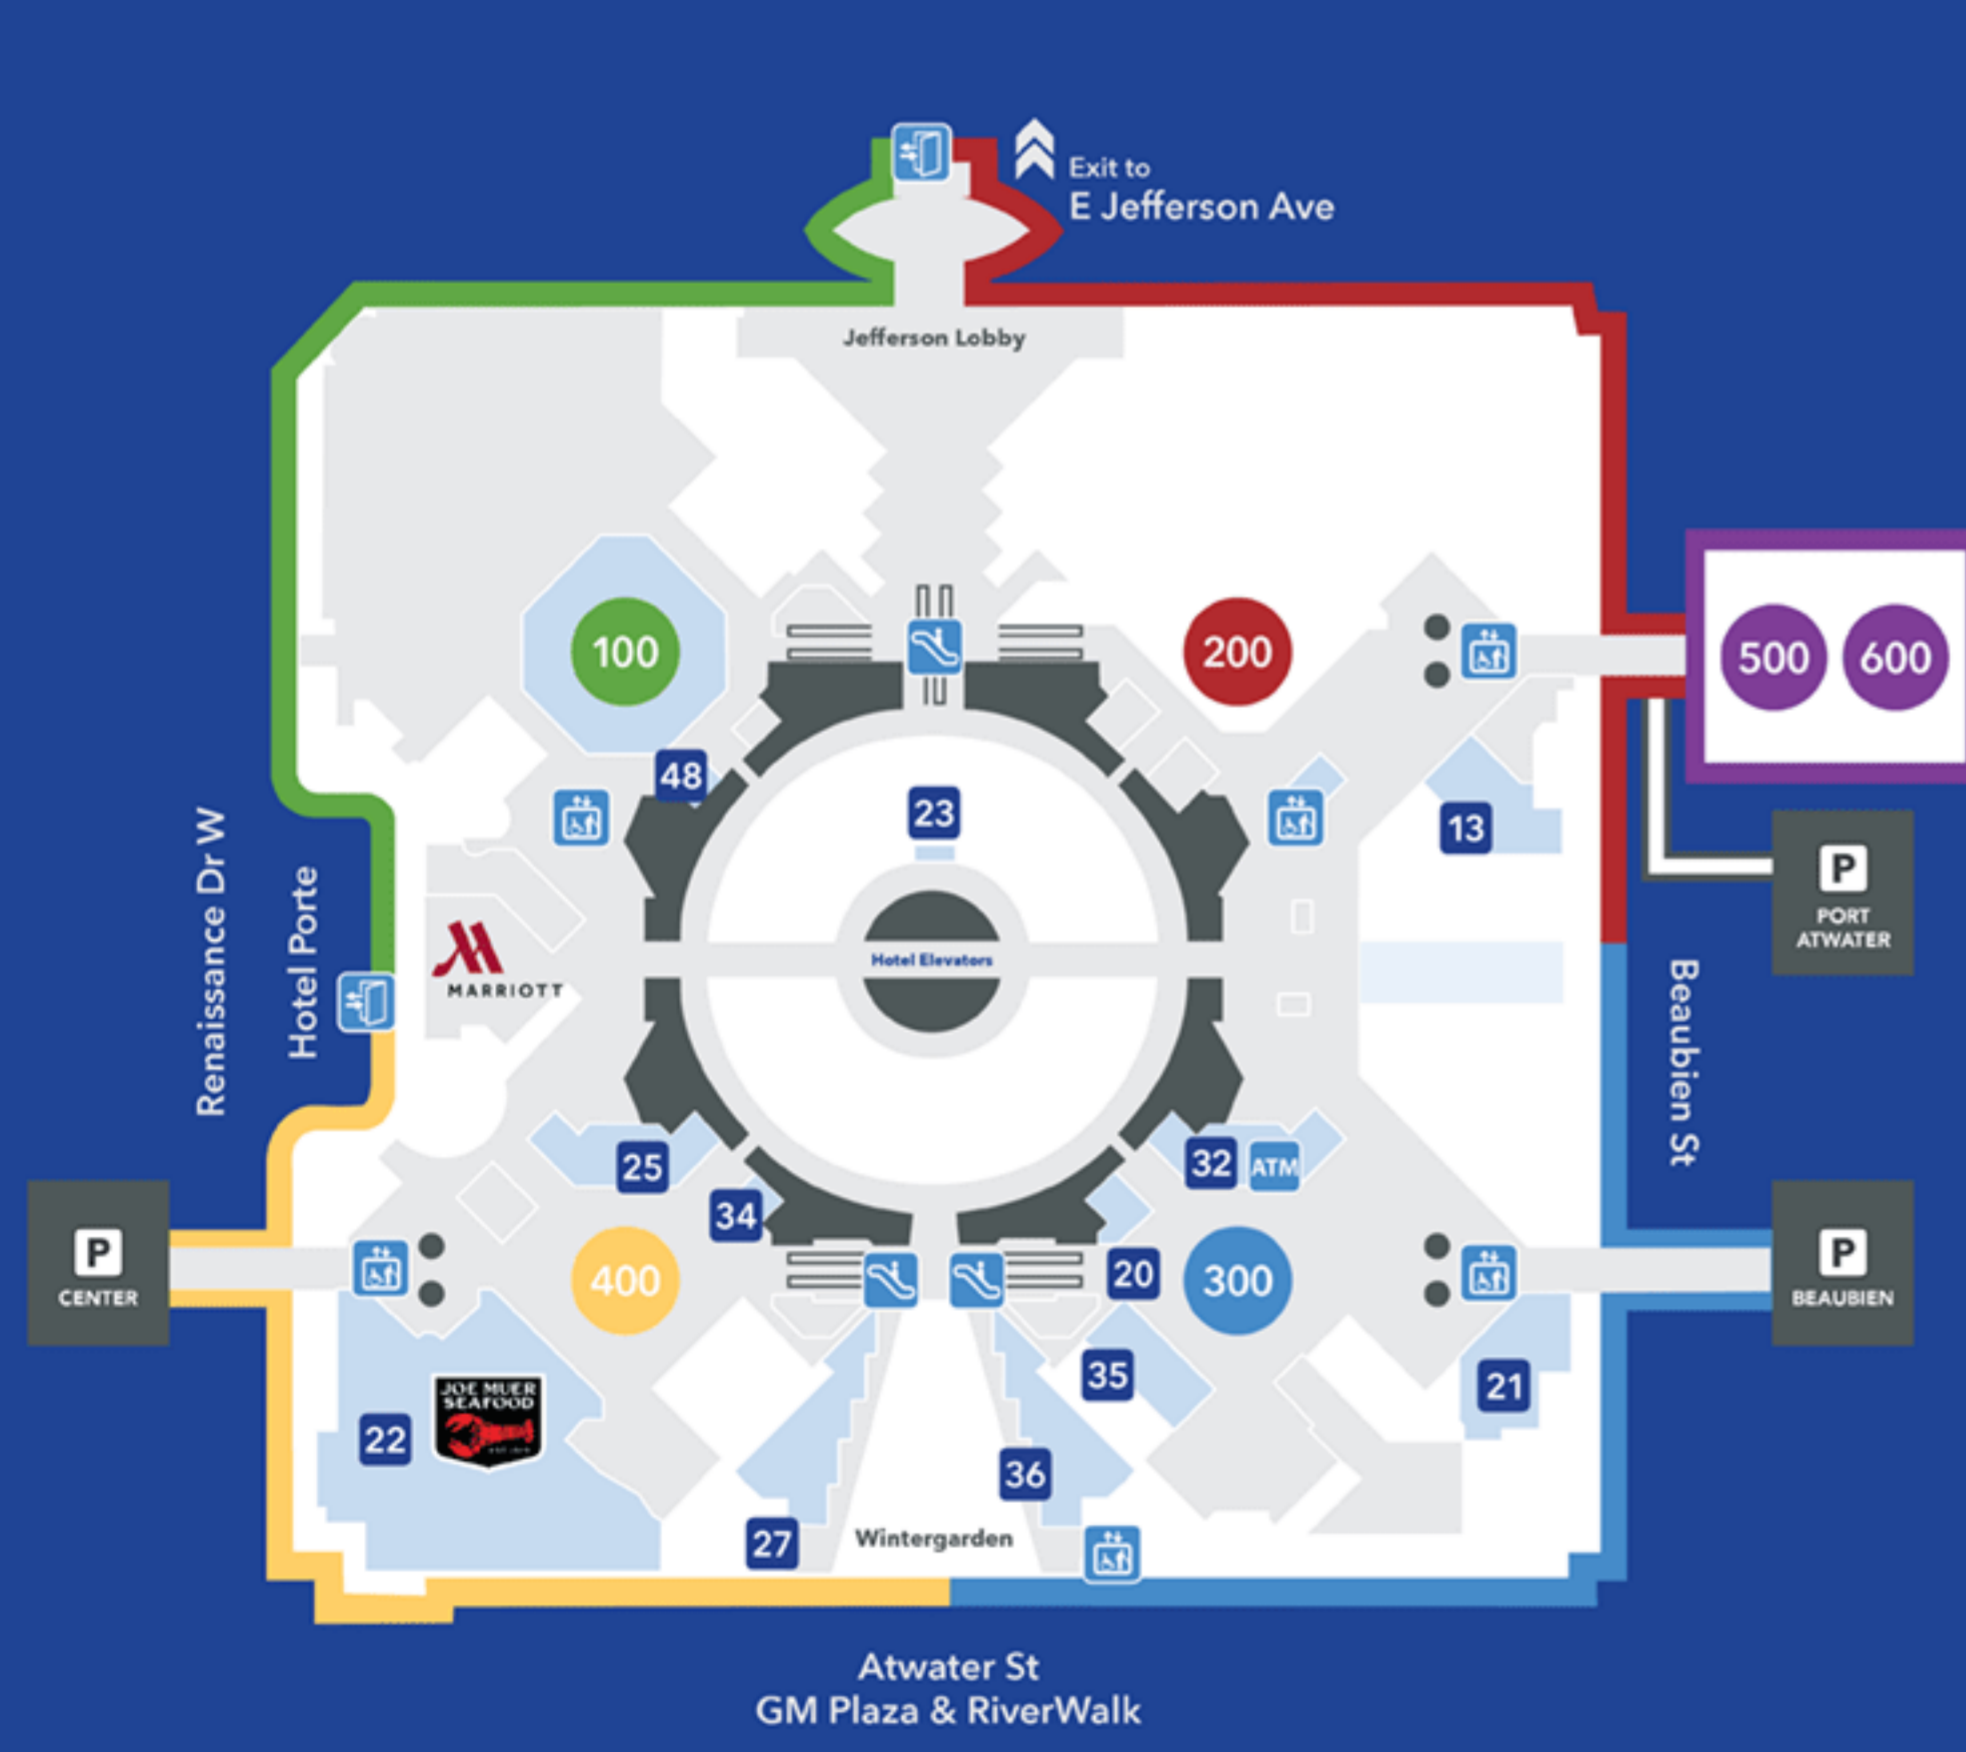

Level 1

1. **RESTAURANTS II**
2. 20 | Coffee Beanery
   - 22 | Joe Muer Seafood
   - 21 | Potbelly Sandwich Works
   - 23 | Starbucks - Marriott
3. **SERVICES**
4. 13 | Athletico Physical Therapy
   - 25 | Allegra Print and Imaging
   - 27 | Henry Ford OptimEyes
   - Huntington Cleaners/bizziebox
   - 29 | Marriott Motor Lobby
   - 48 | Sterling Insurance Group

1. **FINANCIAL SERVICES**
2. 32 | Comerica Bank
3. **SOUVENIRS/GIFTS**
4. 34 | Pure Detroit
5. **APPAREL**
6. 36 | GM Company Store
   - 34 | Pure Detroit
   - 35 | Sam's Tailor Shop

Level 2

1. **RESTAURANTS II**
2. MC | Bangkok Crossing
   - MC | Birmingham Deli
   - 500 | Gourmet Deli
   - 47 | Starbucks - GMRENCEN
3. **SERVICES**
4. 500 | Beaumont Riverfront Family Medicine
   - 500 | Childtime Learning Center
   - 500 | Corporate Mind & Body Spa
   - MC | Costa D'Oro Jewelers
   - 500 | Great Expressions Dental Center
   - Huntington Cleaners/bizziebox
   - MC | Public Service Credit Union
   - 38 | U.S. Post Office

1. **APPAREL**
2. MC | Sassy Fashion Couture
3. **FINANCIAL SERVICES**
4. 39 | Chase Bank
5. **SOUVENIRS/GIFTS**
6. MC | Ashley's Flowers
   - MC | Christian Science Reading Room
7. **PHARMACY/MEDICAL**
8. 41 | CVS Pharmacy
9. **CORPORATE**
10. 45 | Chevrolet Detroit Belle Isle Grand Prix
    - 43 | GM Learning Center
    - 42 | Innovation Center
    - 44 | Renaissance Conference Center

1. **MARKET/SPIRITS**
2. MC | Andrew's Downtown Detroit
   - MC | City Market

Level 3 (NOT PICTURED)

1. **RESTAURANTS**
2. Highlands
   - Volt