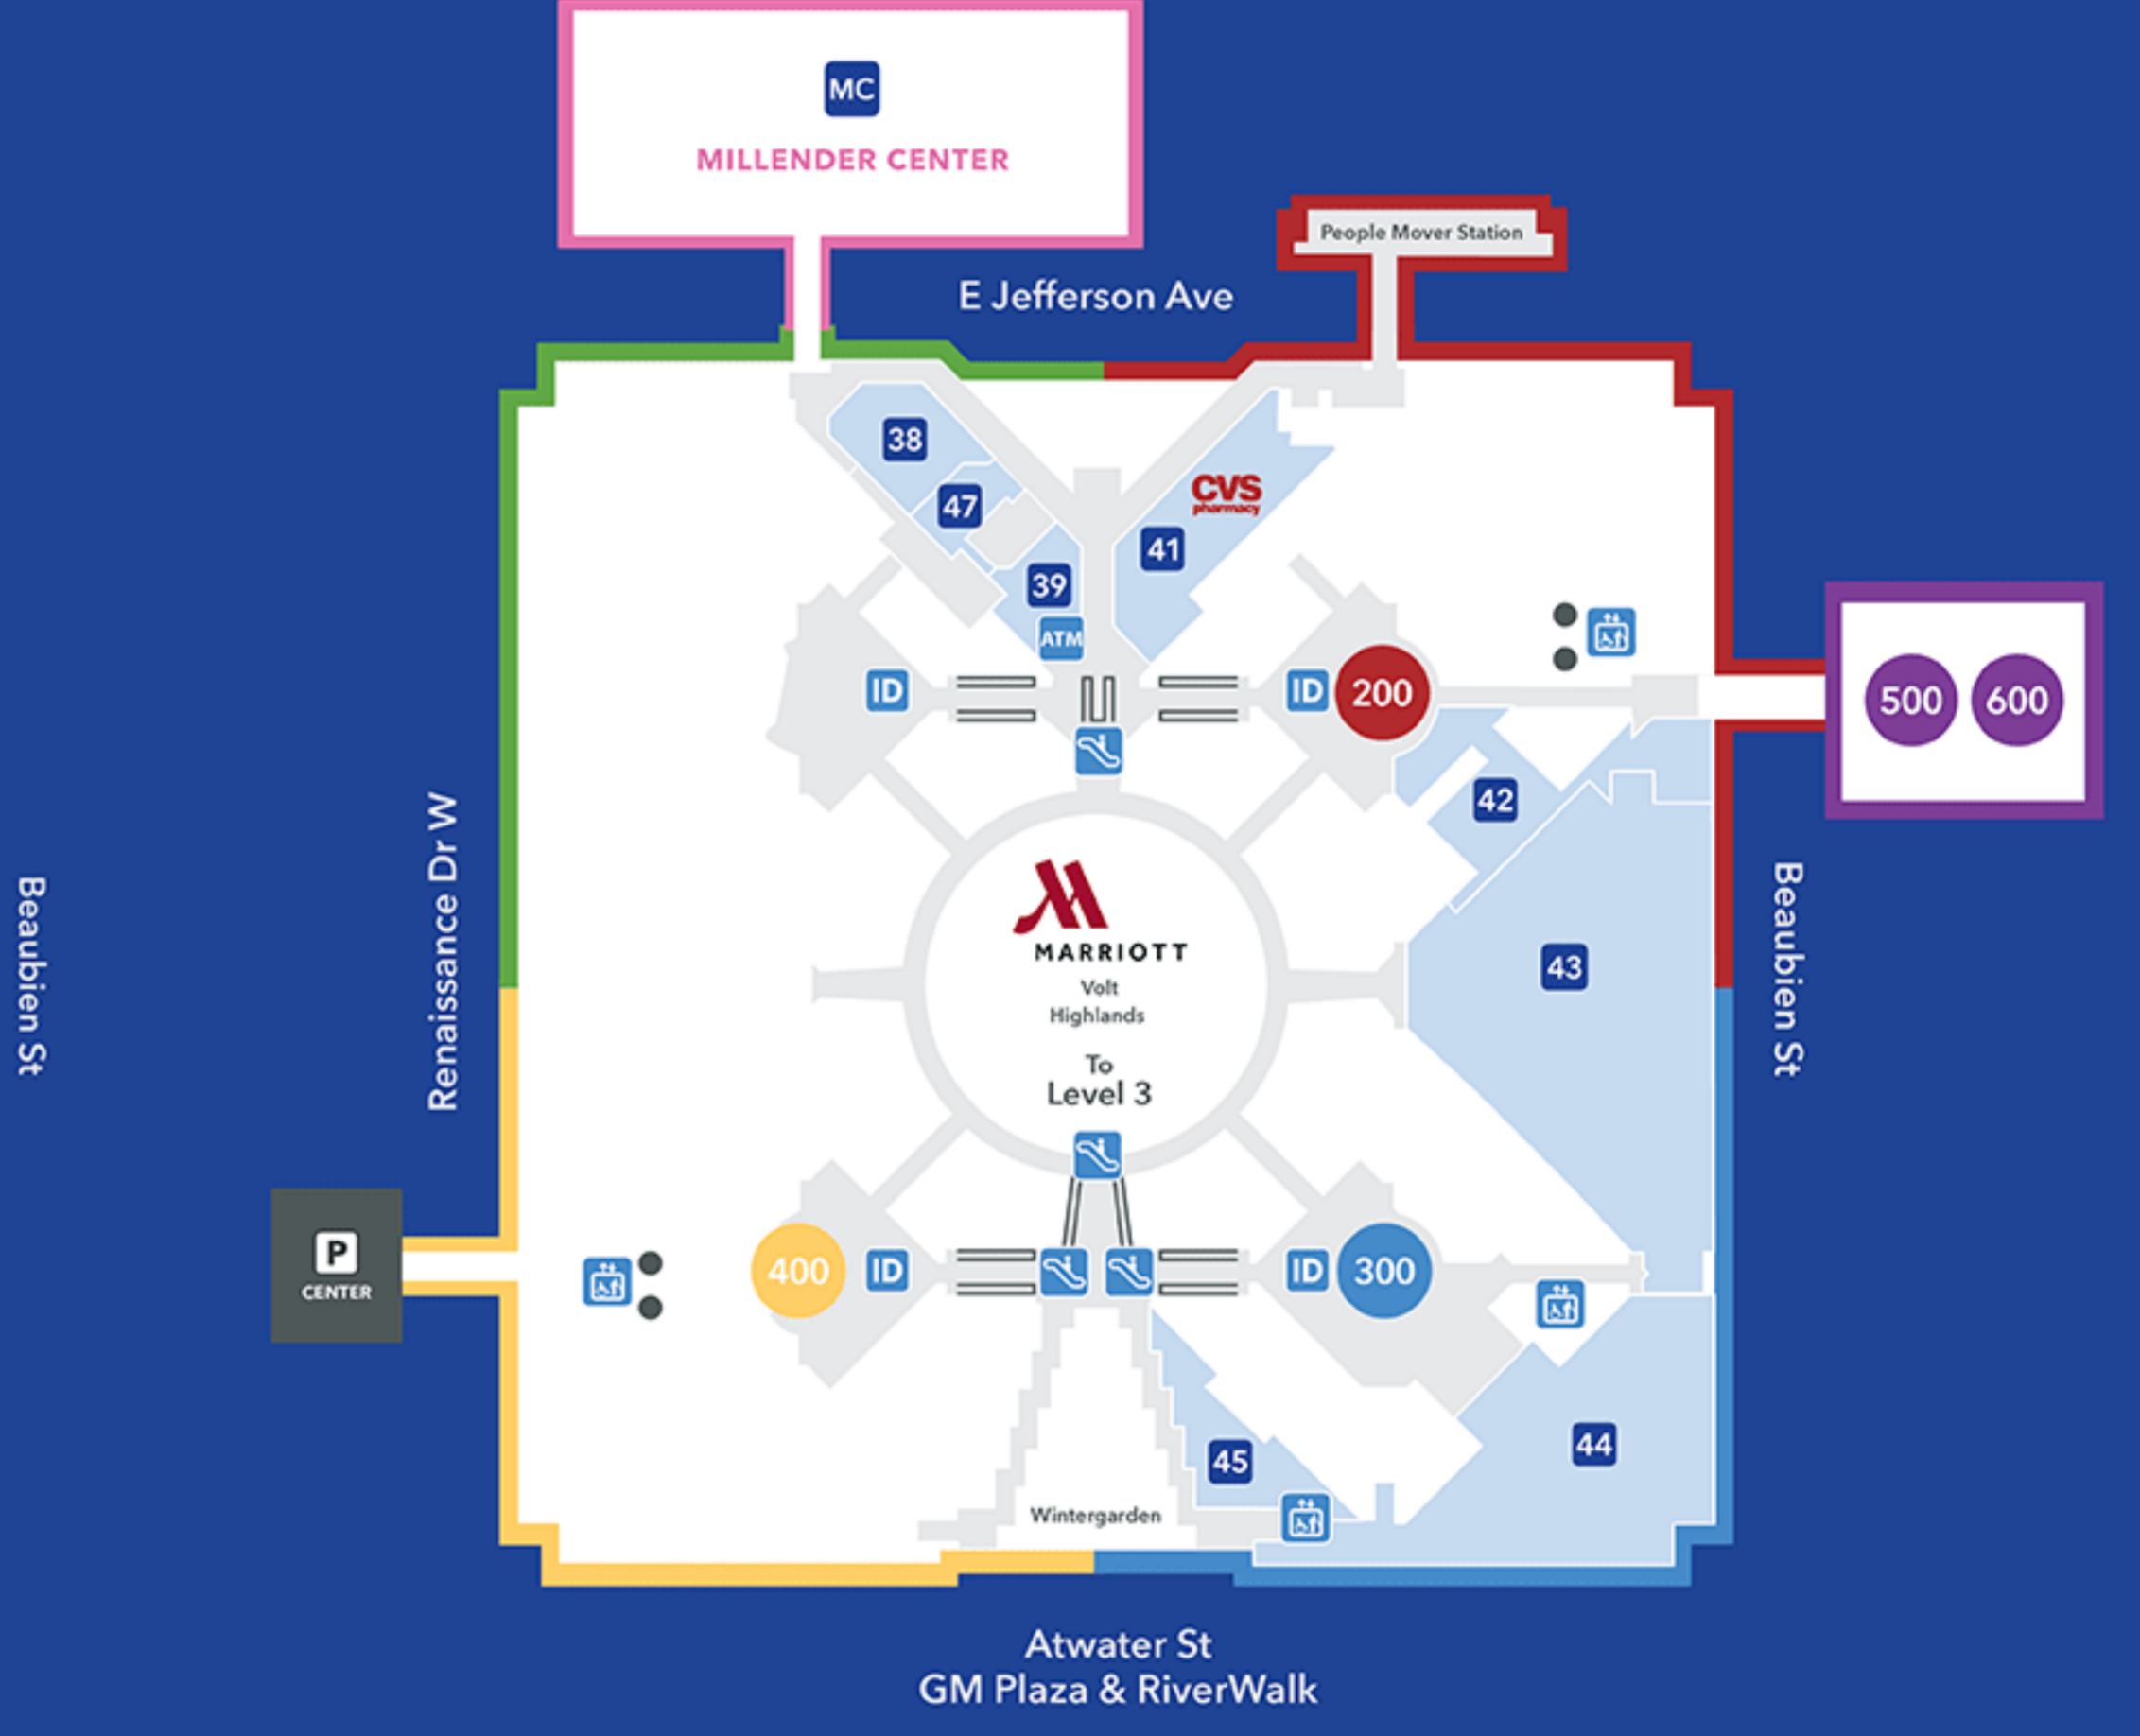

- MARKET/SPIRITS**
- MC | Andrew's Downtown Detroit
 - MC | City Market

Level 3 (NOT PICTURED)

- RESTAURANTS**
- Highlands
 - Volt

Accessible Elevator	Visitor Check-In	TOWER 100	TOWER 500
Escalator	Parking	TOWER 200	TOWER 600
Restrooms	Street Access Entrance/Exit	TOWER 300	MILLENDER CENTER (MC)
Information		TOWER 400	

Level 1

Level A

- | | |
|---|---|
| CAFE ☺
2 Andiamo Pizza Pie
8 Burger King
1 Beyond Juicery + Eatery
10 Coney Town
12 Fish City
11 Gyroland
6 Rice Bowl Express
3 Salsarita's Fresh Mexican Grill
7 Subway
9 Zoup! | RESTAURANTS ☺
15 Andiamo Detroit Riverfront
16 Panera Bread
14 Presto Gourmet Deli

SERVICES
17 RenCen Fitness Center
19 Security Office |
|---|---|

Level 2

- | | | |
|---|---|---|
| RESTAURANTS ☺
MC Bangkok Crossing
MC Birmingham Deli
500 Gourmet Deli
47 Starbucks - GMRENCEN

SERVICES
500 Beaumont Riverfront Family Medicine
500 Childtime Learning Center
500 Corporate Mind & Body Spa
MC Costa D'Oro Jewelers
500 Great Expressions Dental Center
 Huntington Cleaners/ bizziebox
MC Public Service Credit Union
38 U.S. Post Office | APPAREL
MC Sassy Fashion Couture

Level 2

Level A

- | | |
|---|--|
| <p>CAFE ☺</p> <ul style="list-style-type: none"> 2 Andiamo Pizza Pie 8 Burger King 1 Beyond Juicery + Eatery 10 Coney Town 12 Fish City 11 Gyroland 6 Rice Bowl Express 3 Salsarita's Fresh Mexican Grill 7 Subway 9 Zoup! | <p>RESTAURANTS ☺</p> <ul style="list-style-type: none"> 15 Andiamo Detroit Riverfront 16 Panera Bread 14 Presto Gourmet Deli <p>SERVICES</p> <ul style="list-style-type: none"> 17 RenCen Fitness Center 19 Security Office |
|---|--|