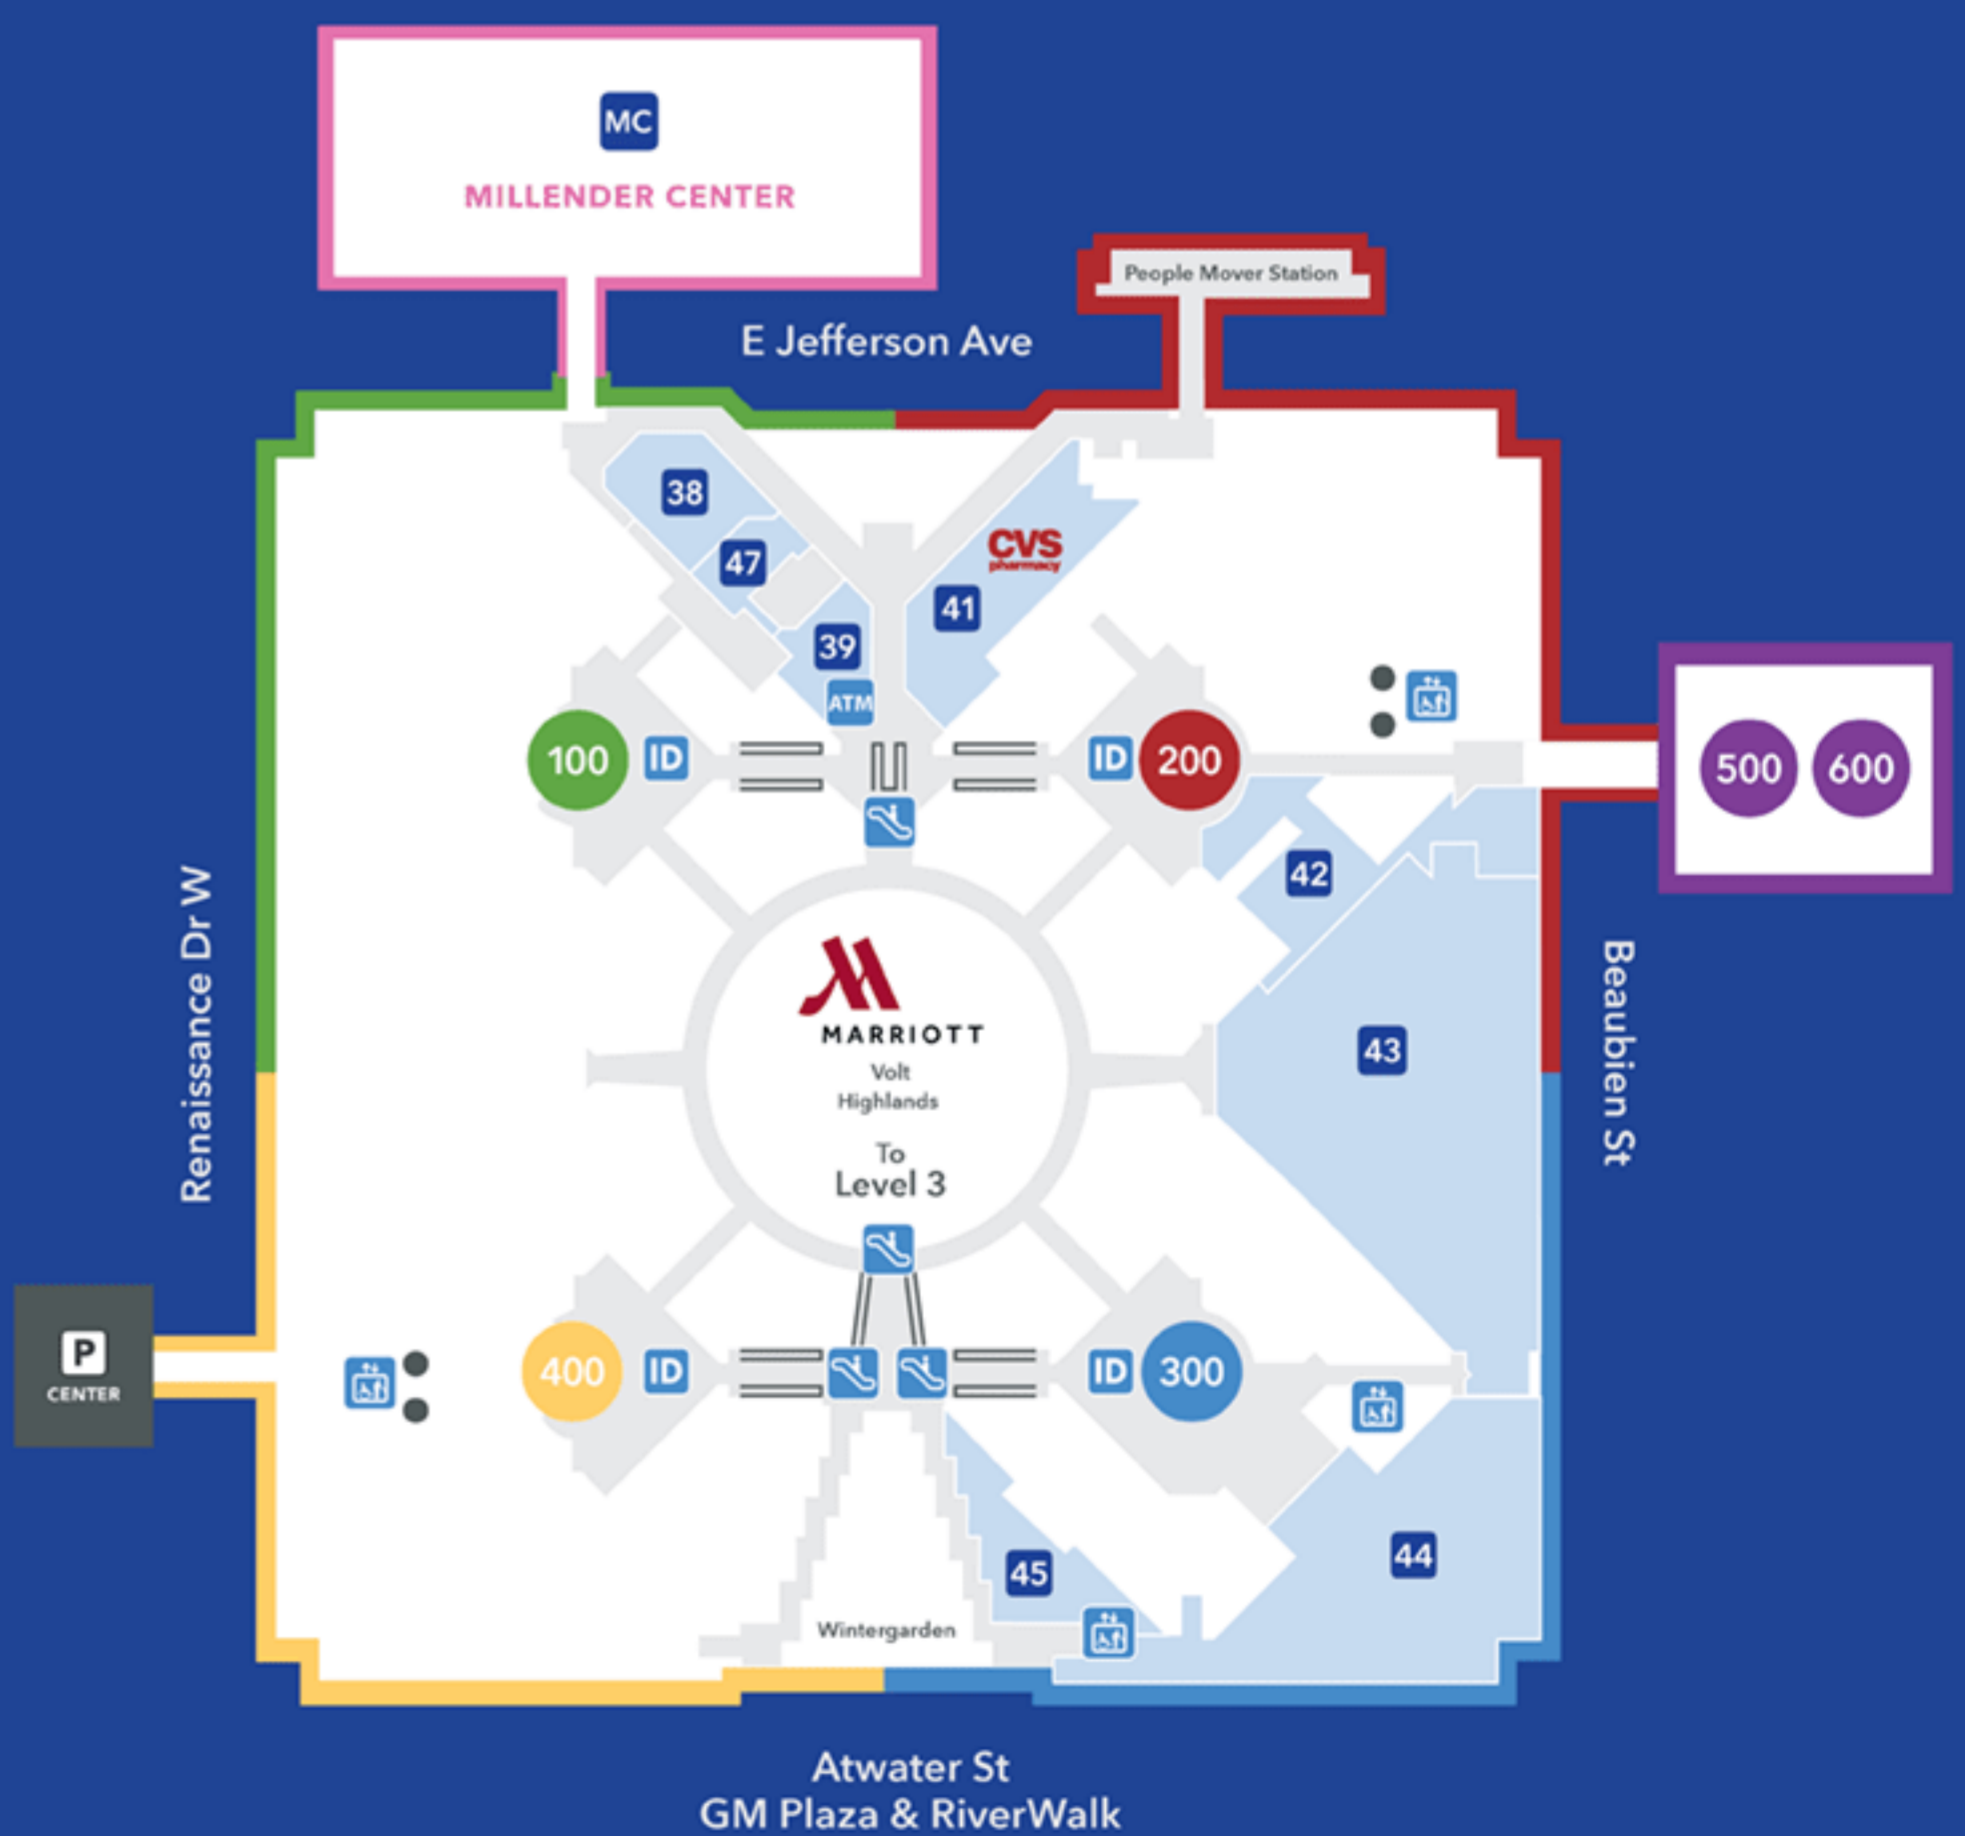

Accessible Elevator	Visitor Check-In	TOWER 100	TOWER 500
Escalator	Parking	TOWER 200	TOWER 600
Restrooms	Street Access Entrance/Exit	TOWER 300	MILLENDER CENTER (MC)
Information		TOWER 400	

Level A

E Jefferson Ave

Renaissance Dr W

Beaubien St

Exit to Atwater St GM Plaza & RiverWalk

Level 1

- RESTAURANTS II**
- 20 | Coffee Beanery
 - 22 | Joe Muer Seafood
 - 21 | Potbelly Sandwich Works
 - 23 | Starbucks - Marriott
- SERVICES**
- 13 | Athletico Physical Therapy
 - 25 | Allegra Print and Imaging
 - 27 | Henry Ford OptimEyes
 - Huntington Cleaners/bizziebox
 - 29 | Marriott Motor Lobby
 - 48 | Sterling Insurance Group

- MARKET/SPIRITS**
- MC | Andrew's Downtown Detroit
 - MC | City Market

Level 3 (NOT PICTURED)

- RESTAURANTS**
- Highlands
 - Volt

Accessible Elevator	Visitor Check-In	TOWER 100	TOWER 500
Escalator	Parking	TOWER 200	TOWER 600
Restrooms	Street Access Entrance/Exit	TOWER 300	MILLENDER CENTER (MC)
Information		TOWER 400	

Level 1

Level A

- | | |
|---|---|
| CAFE ☺
2 Andiamo Pizza Pie
8 Burger King
1 Beyond Juicery + Eatery
10 Coney Town
12 Fish City
11 Gyroland
6 Rice Bowl Express
3 Salsarita's Fresh Mexican Grill
7 Subway
9 Zoup! | RESTAURANTS ☺
15 Andiamo Detroit Riverfront
16 Panera Bread
14 Presto Gourmet Deli