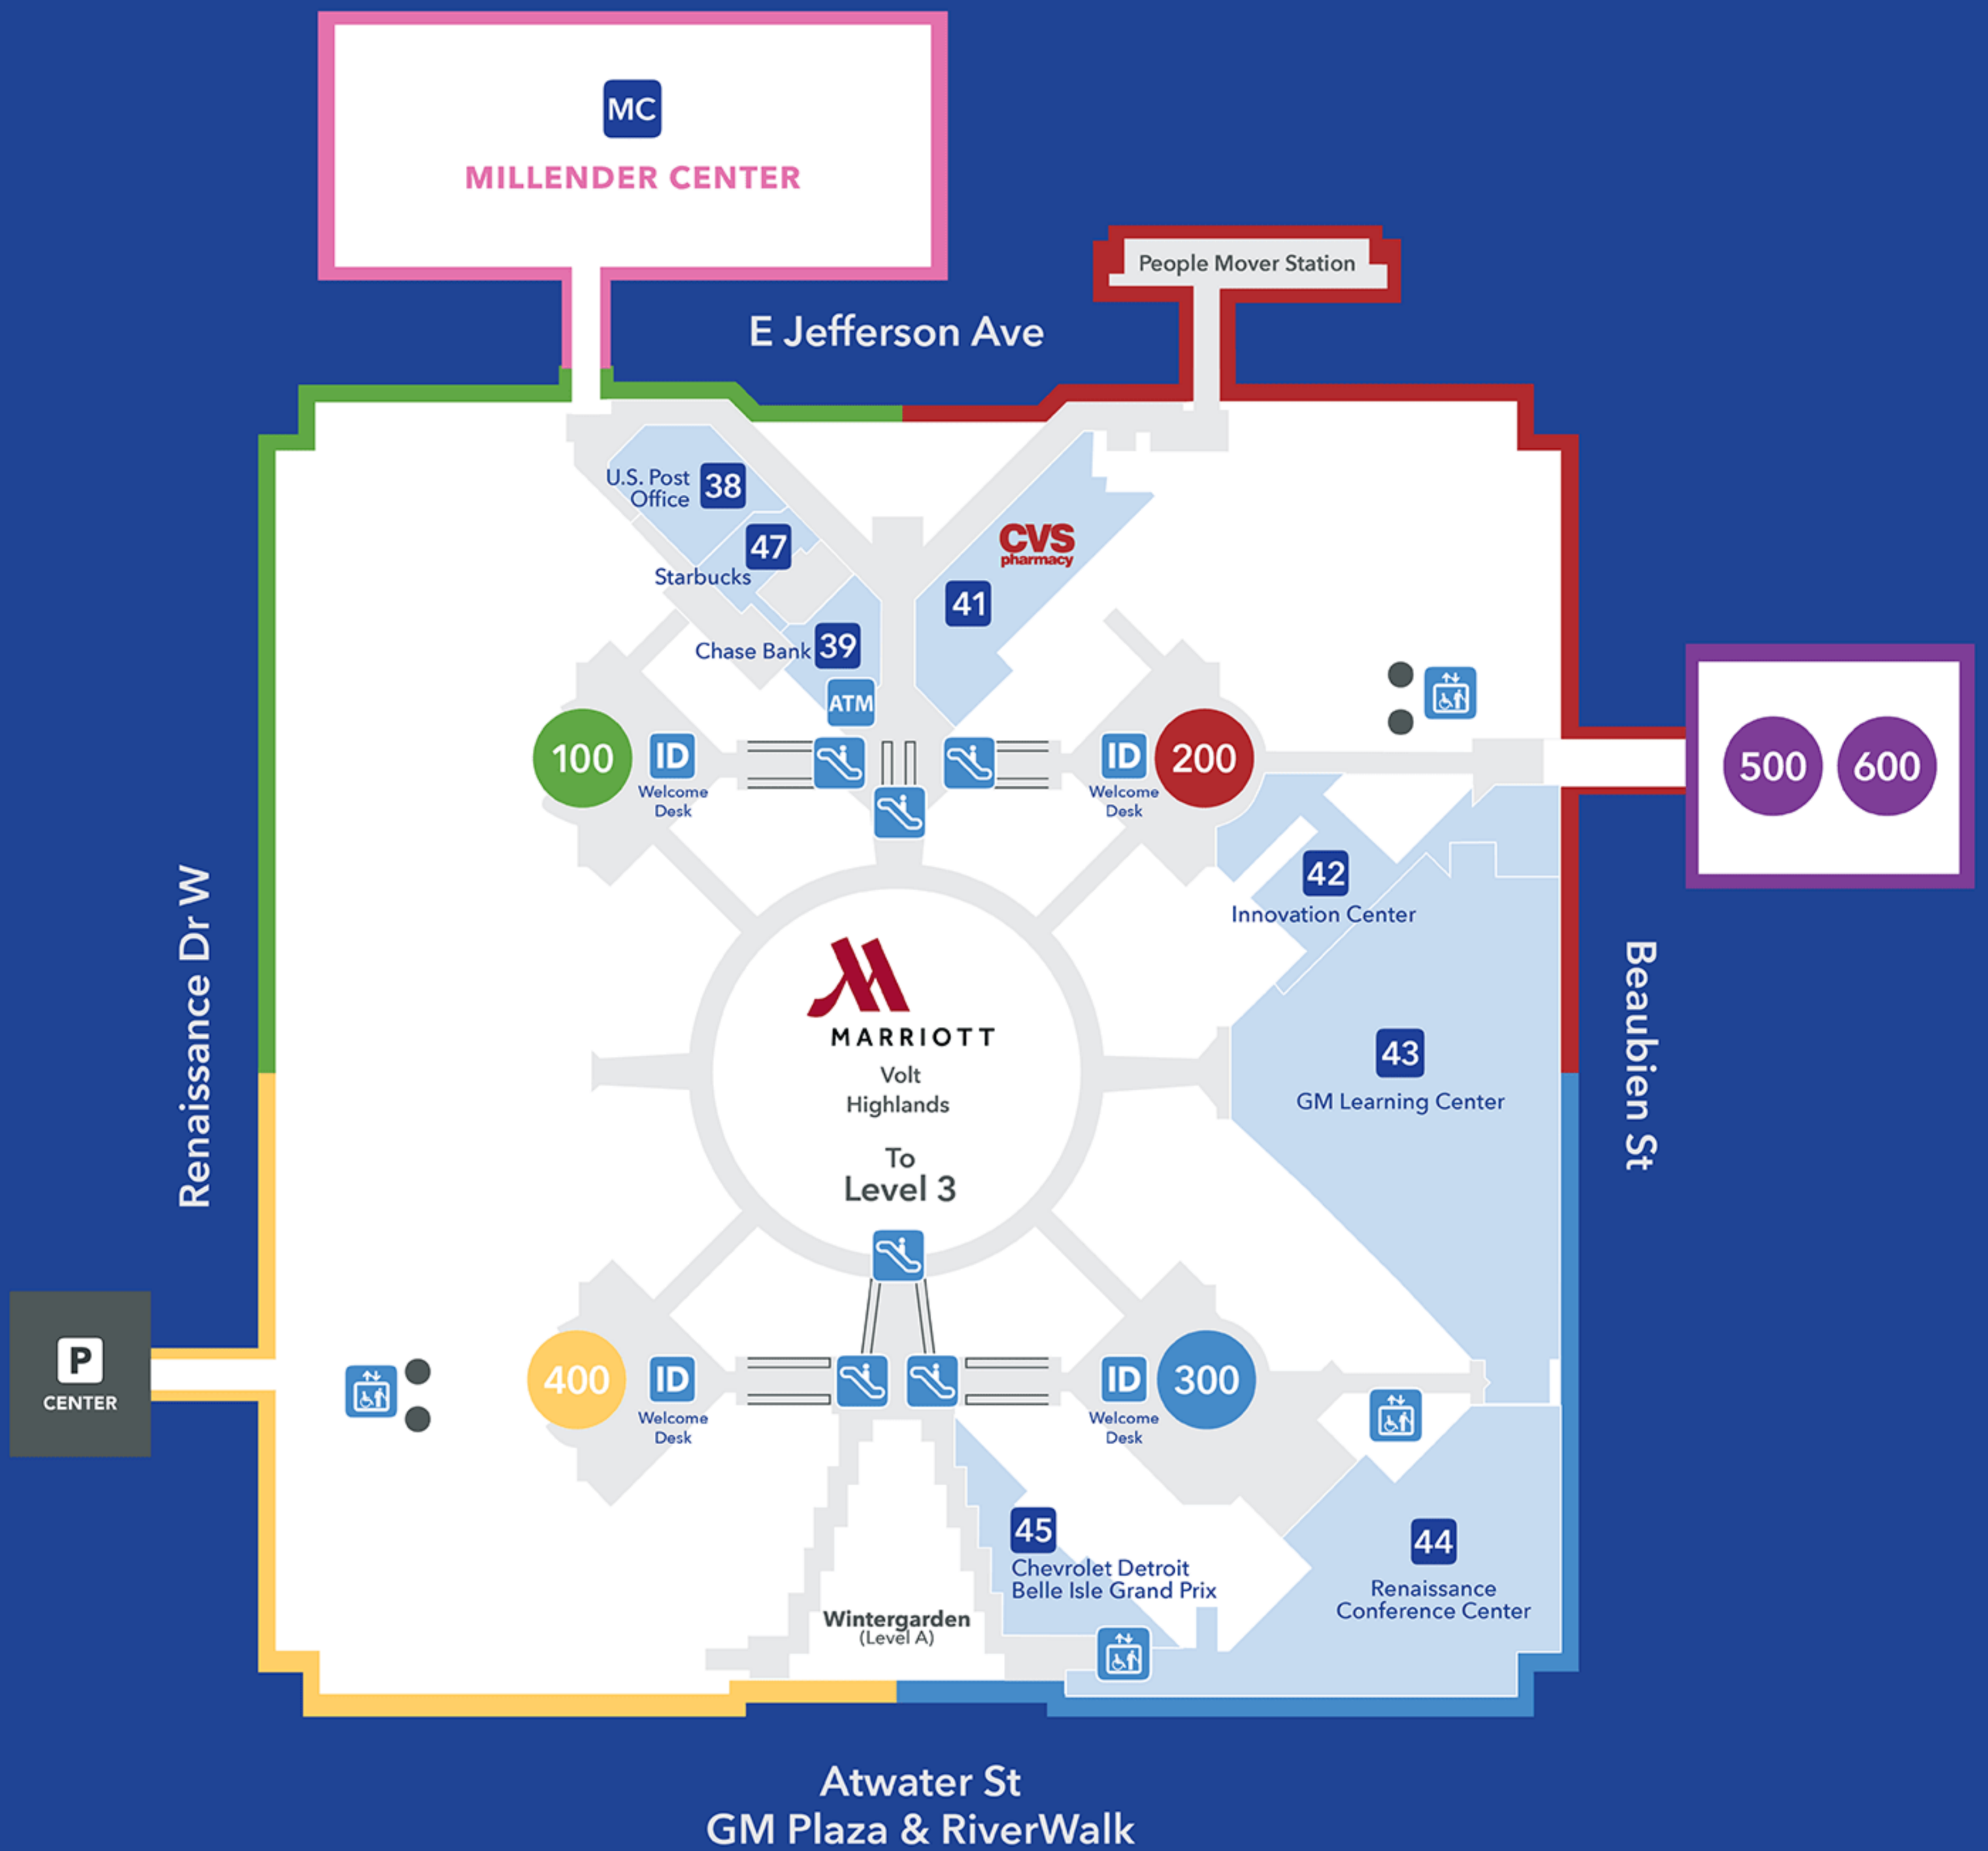

Level 1

Level A

- | | |
|---|---|
| CAFE ☺
2 Andiamo Pizza Pie
8 Burger King
1 Beyond Juicery + Eatery
10 Coney Town
12 Fish City
11 Gyroland
6 Rice Bowl Express
3 Salsarita's Fresh Mexican Grill
7 Subway
9 Zoup! | RESTAURANTS ☺
15 Andiamo Detroit Riverfront
16 Panera Bread
14 Presto Gourmet Deli

SERVICES
17 RenCen Fitness Center
19 Security Office |
|---|---|

Level 2

- | | | |
|---|---|---|
| RESTAURANTS ☺
MC Bangkok Crossing
MC Birmingham Deli
500 Gourmet Deli
47 Starbucks - GMRENCEN

SERVICES
500 Beaumont Riverfront Family Medicine
500 Childtime Learning Center
500 Corporate Mind & Body Spa
MC Costa D'Oro Jewelers
500 Great Expressions Dental Center
 Huntington Cleaners/ bizziebox
MC Public Service Credit Union
38 U.S. Post Office | APPAREL
MC Sassy Fashion Couture

Level 3 (NOT PICTURED)

- MARRIOTT**
 Ballrooms
 Exhibit Hall
 Marriott Lobby
 42° North

- RESTAURANTS**
 Highlands
 Volt

Accessible Elevator	Visitor Check-In	TOWER 100	TOWER 500
Escalator	Parking	TOWER 200	TOWER 600
Restrooms	Street Access Entrance/Exit	TOWER 300	MILLENDER CENTER (MC)
Information		TOWER 400	

Level 2

Level A

- | | |
|---|--|
| <p>CAFE ☺</p> <ul style="list-style-type: none"> 2 Andiamo Pizza Pie 8 Burger King 1 Beyond Juicery + Eatery 10 Coney Town 12 Fish City 11 Gyroland 6 Rice Bowl Express 3 Salsarita's Fresh Mexican Grill 7 Subway 9 Zoup! | <p>RESTAURANTS ☺</p> <ul style="list-style-type: none"> 15 Andiamo Detroit Riverfront 16 Panera Bread 14 Presto Gourmet Deli <p>SERVICES</p> <ul style="list-style-type: none"> 17 RenCen Fitness Center 19 Security Office |
|---|--|