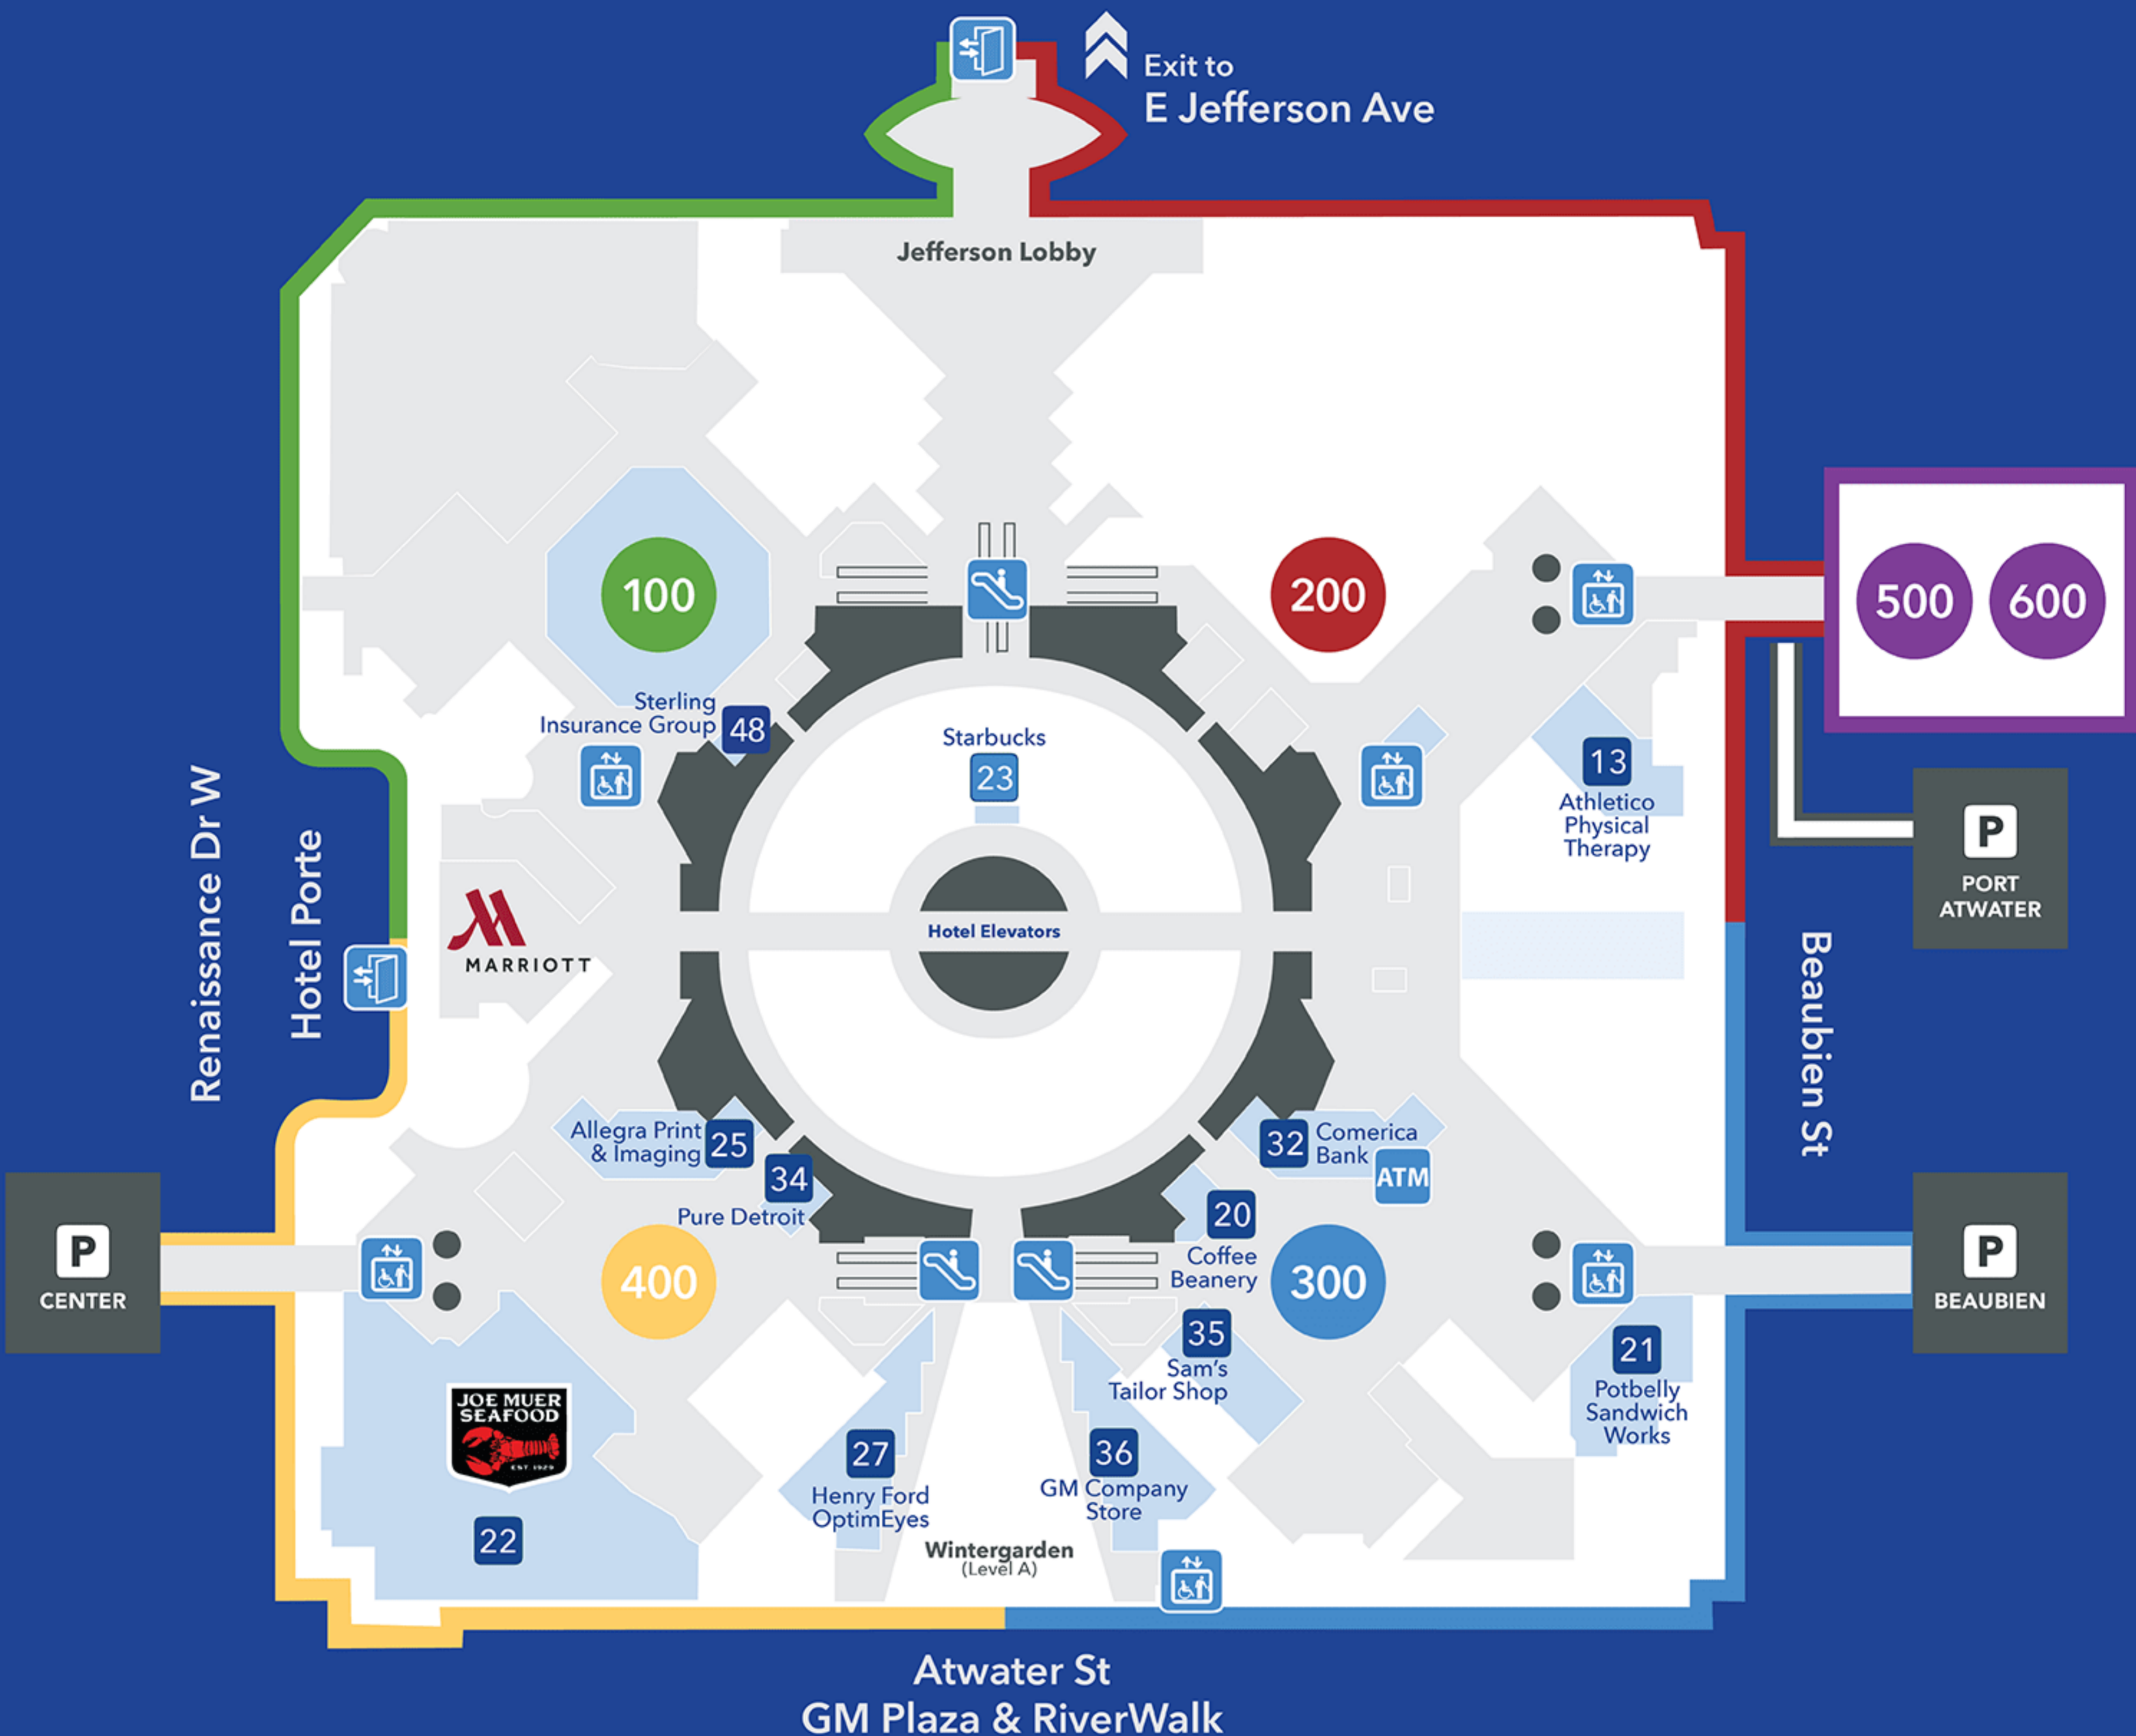

Renaissance Dr W

Beaubien St

Exit to Atwater St GM Plaza & RiverWalk

Level 1

- RESTAURANTS II**
- 20 | Coffee Beanery
 - 22 | Joe Muer Seafood
 - 21 | Potbelly Sandwich Works
 - 23 | Starbucks - Marriott
- SERVICES**
- 13 | Athletico Physical Therapy
 - 25 | Allegra Print and Imaging
 - 27 | Henry Ford OptimEyes
 - Huntington Cleaners/bizziebox
 - 29 | Marriott Motor Lobby
 - 48 | Sterling Insurance Group

- MARKET/SPIRITS**
- MC | Andrew's Downtown Detroit
 - MC | City Market

Level 3 (NOT PICTURED)

- RESTAURANTS**
- Highlands
 - Volt

Accessible Elevator	Visitor Check-In	TOWER 100	TOWER 500
Escalator	Parking	TOWER 200	TOWER 600
Restrooms	Street Access Entrance/Exit	TOWER 300	MILLENDER CENTER (MC)
Information		TOWER 400	

Level 1

Level A

- | | |
|---|---|
| CAFE ☺
2 Andiamo Pizza Pie
8 Burger King
1 Beyond Juicery + Eatery
10 Coney Town
12 Fish City
11 Gyroland
6 Rice Bowl Express
3 Salsarita's Fresh Mexican Grill
7 Subway
9 Zoup! | RESTAURANTS ☺
15 Andiamo Detroit Riverfront
16 Panera Bread
14 Presto Gourmet Deli

Level 2

Level A

- | | |
|---|--|
| <p>CAFE ☺</p> <ul style="list-style-type: none"> 2 Andiamo Pizza Pie 8 Burger King 1 Beyond Juicery + Eatery 10 Coney Town 12 Fish City 11 Gyroland 6 Rice Bowl Express 3 Salsarita's Fresh Mexican Grill 7 Subway 9 Zoup! | <p>RESTAURANTS ☺</p> <ul style="list-style-type: none"> 15 Andiamo Detroit Riverfront 16 Panera Bread 14 Presto Gourmet Deli <p>SERVICES</p> <ul style="list-style-type: none"> 17 RenCen Fitness Center 19 Security Office |
|---|--|