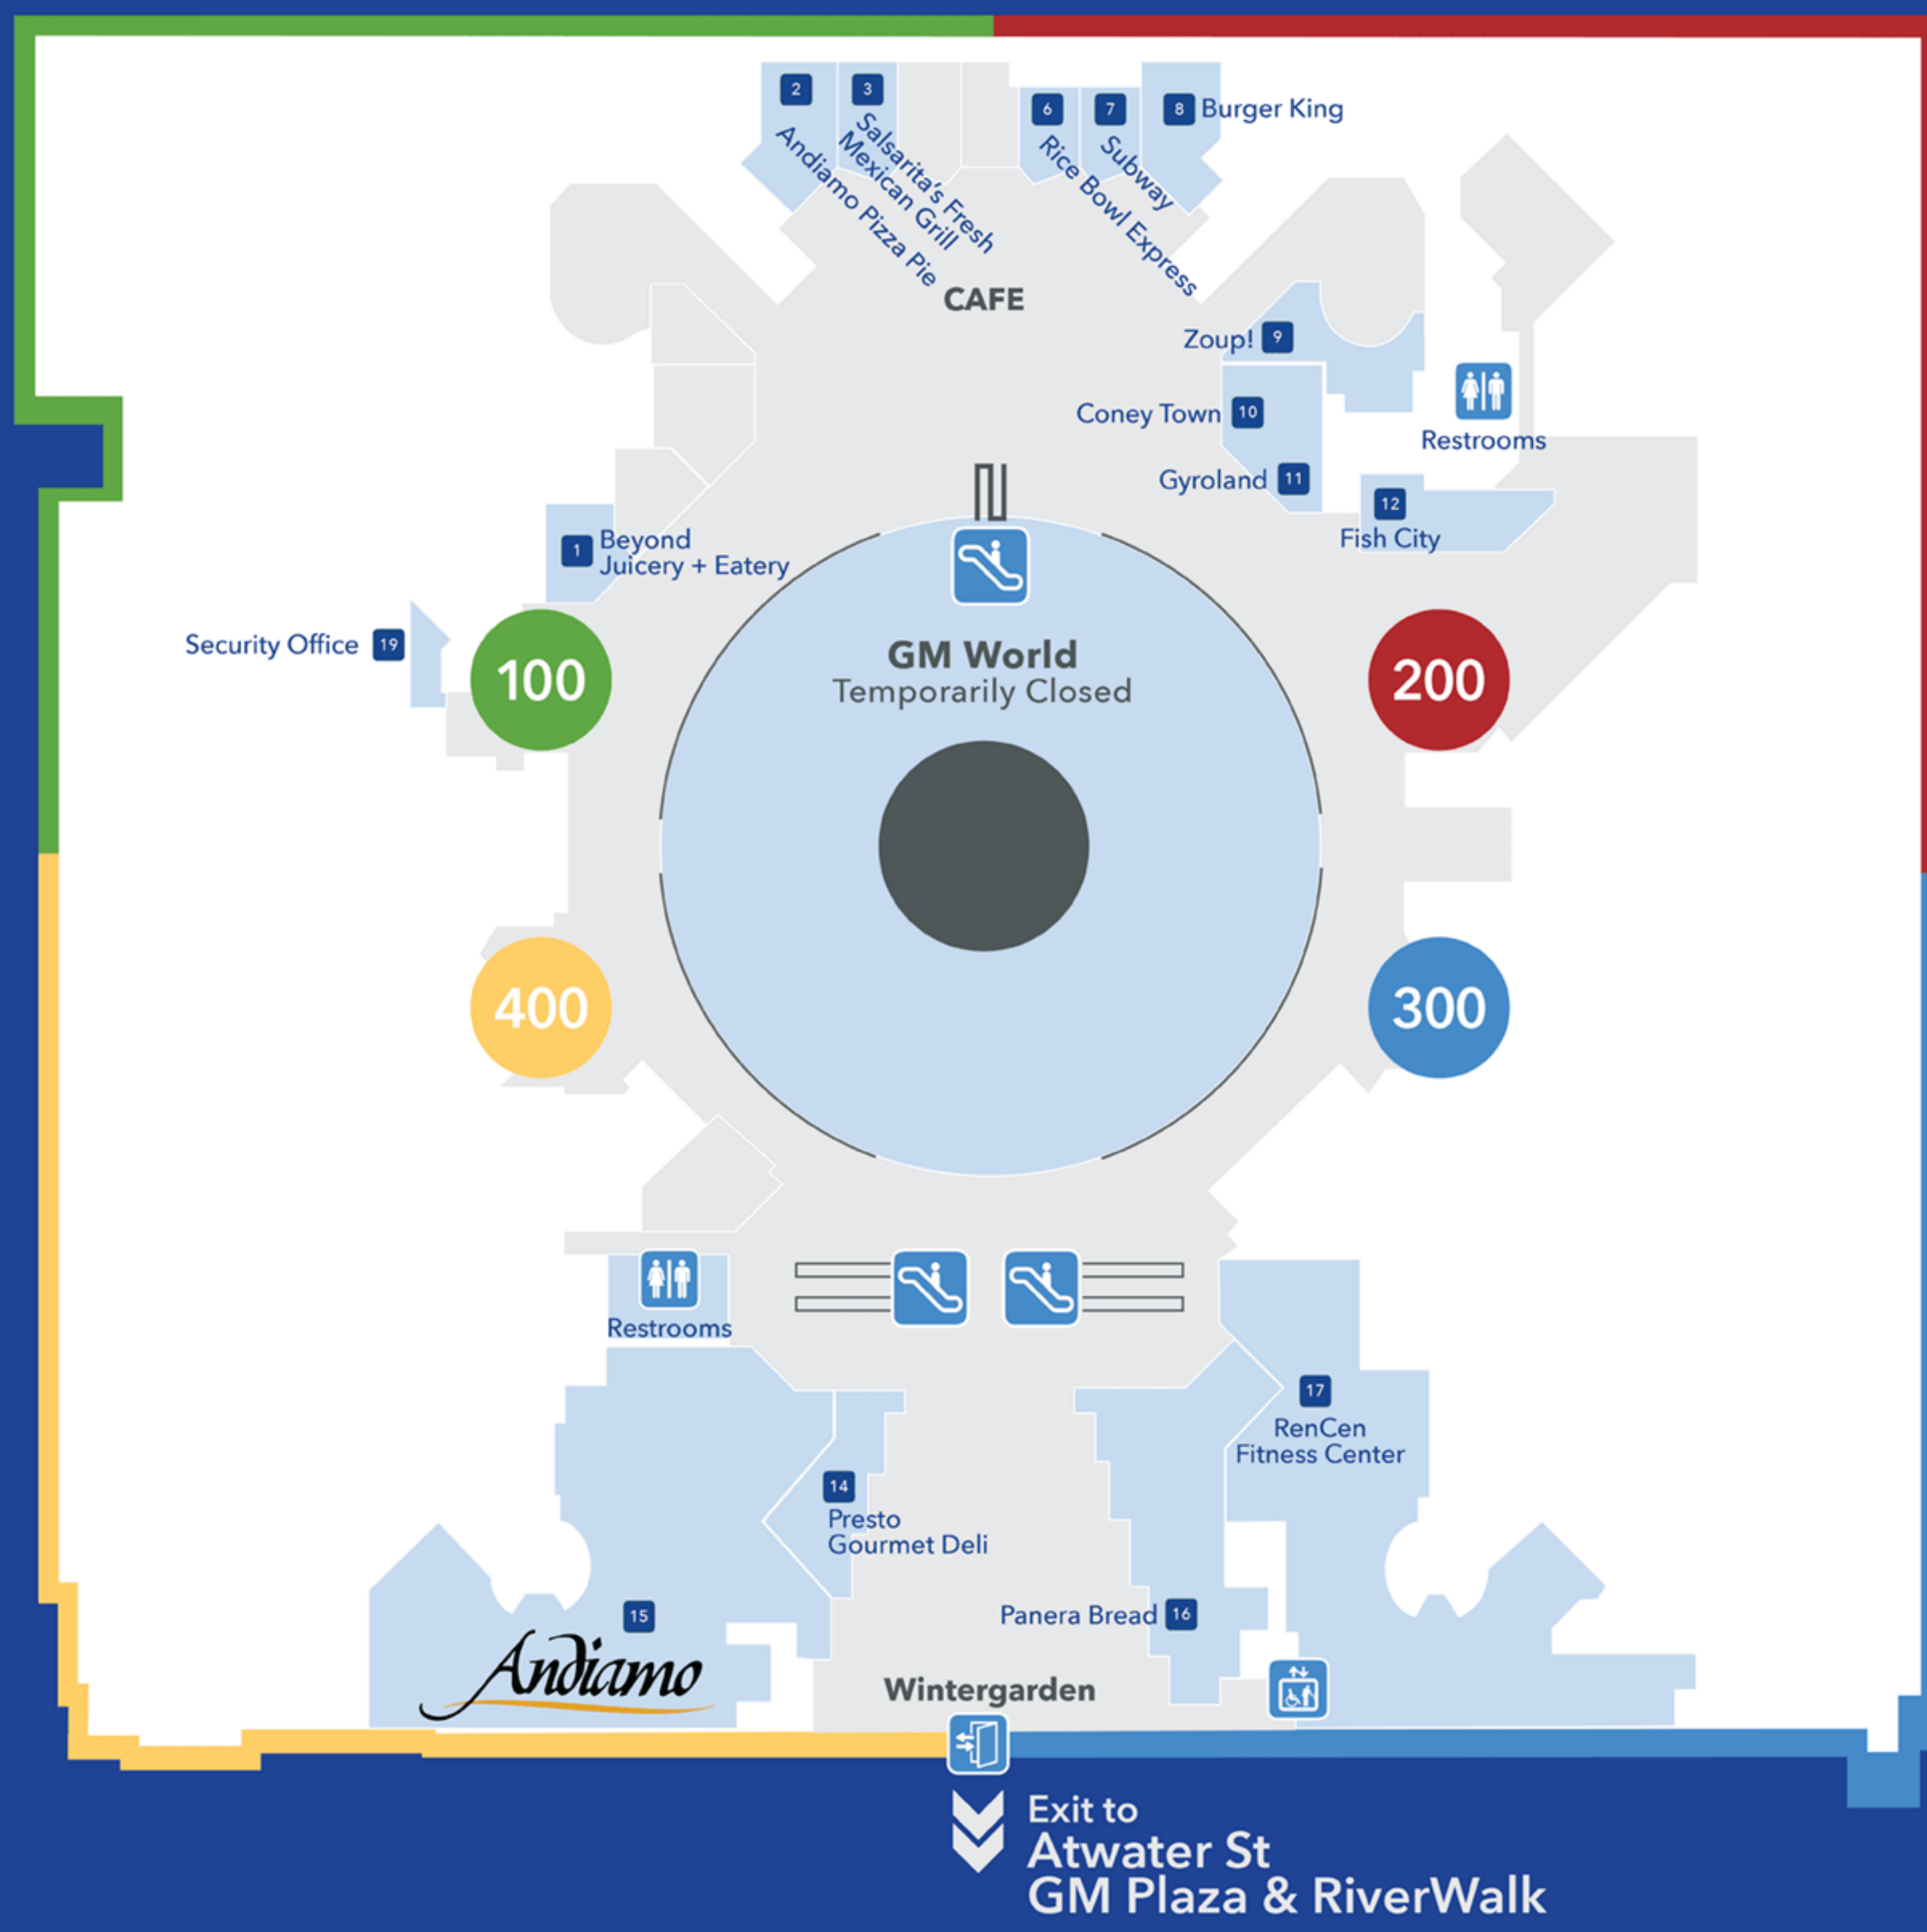

Accessible Elevator	Visitor Check-In	TOWER 100	TOWER 500
Escalator	Parking	TOWER 200	TOWER 600
Restrooms	Street Access Entrance/Exit	TOWER 300	MILLENDER CENTER (MC)
Information		TOWER 400	

Level A

E Jefferson Ave

Renaissance Dr W

Beaubien St

Exit to Atwater St GM Plaza & RiverWalk