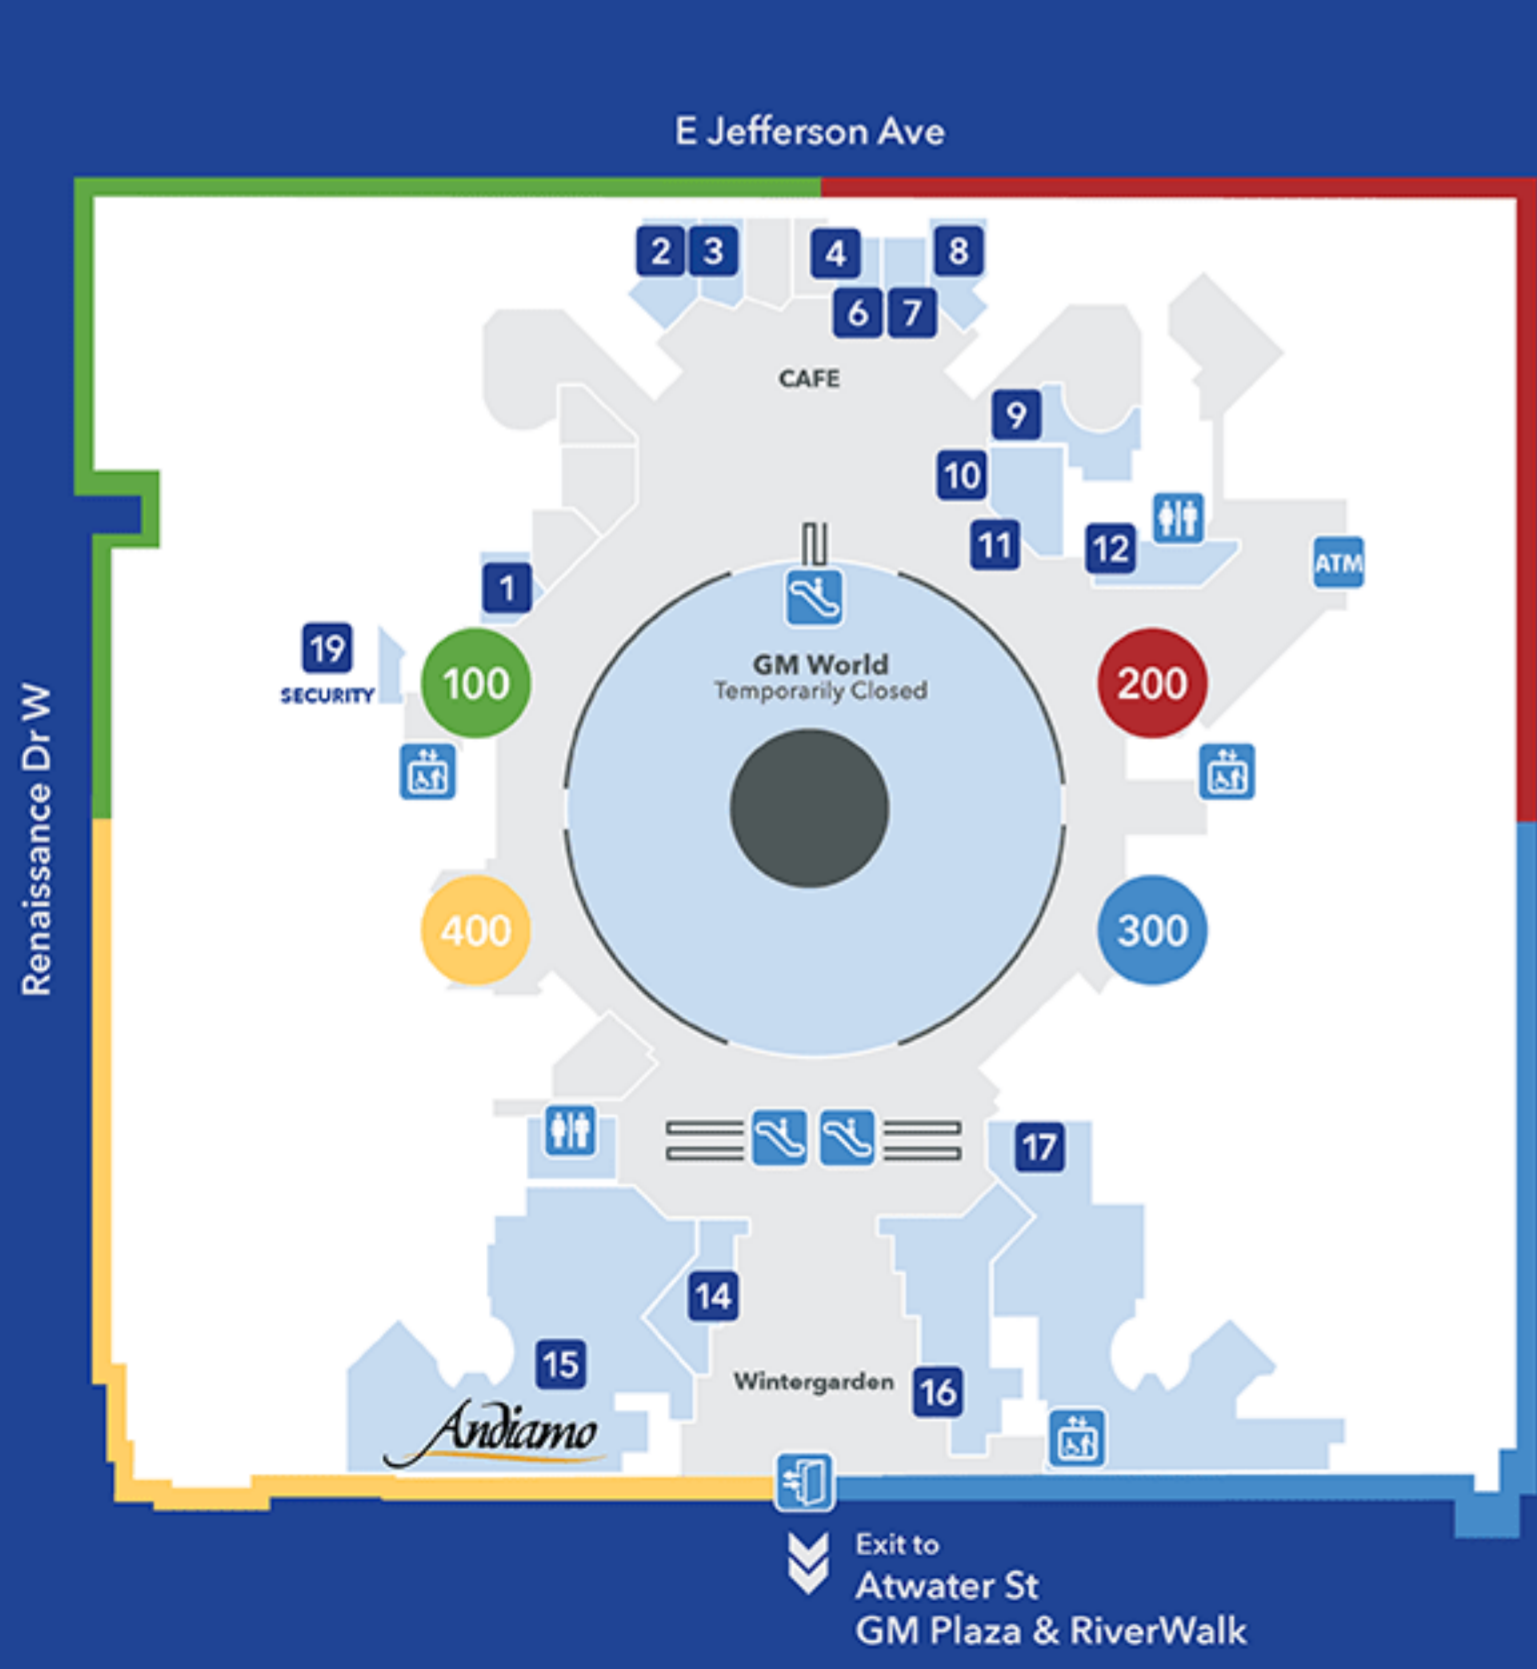

Level 1

Level A

- | | |
|---|---|
| CAFE ☺
2 Andiamo Pizza Pie
8 Burger King
1 Beyond Juicery + Eatery
10 Coney Town
12 Fish City
11 Gyroland
6 Rice Bowl Express
3 Salsarita's Fresh Mexican Grill
7 Subway
9 Zoup! | RESTAURANTS ☺
15 Andiamo Detroit Riverfront
16 Panera Bread
14 Presto Gourmet Deli

FINANCIAL SERVICES
39 Chase Bank

SOUVENIRS/GIFTS
MC Ashley's Flowers
MC Christian Science Reading Room

PHARMACY/MEDICAL
41 CVS Pharmacy

CORPORATE
45 Chevrolet Detroit Belle Isle Grand Prix
43 GM Learning Center
42 Innovation Center
44 Renaissance Conference Center | MARKET/SPIRITS
MC Andrew's Downtown Detroit
MC City Market |
|---|---|---|

Level 3 (NOT PICTURED)

- MARRIOTT**
 Ballrooms
 Exhibit Hall
 Marriott Lobby
 42° North

- RESTAURANTS**
 Highlands
 Volt

Accessible Elevator	Visitor Check-In	TOWER 100	TOWER 500
Escalator	Parking	TOWER 200	TOWER 600
Restrooms	Street Access Entrance/Exit	TOWER 300	MILLENDER CENTER (MC)
Information		TOWER 400	

Level 2

Level A

- | | |
|---|--|
| <p>CAFE ☺</p> <ul style="list-style-type: none"> 2 Andiamo Pizza Pie 8 Burger King 1 Beyond Juicery + Eatery 10 Coney Town 12 Fish City 11 Gyroland 6 Rice Bowl Express 3 Salsarita's Fresh Mexican Grill 7 Subway 9 Zoup! | <p>RESTAURANTS ☺</p> <ul style="list-style-type: none"> 15 Andiamo Detroit Riverfront 16 Panera Bread 14 Presto Gourmet Deli <p>SERVICES</p> <ul style="list-style-type: none"> 17 RenCen Fitness Center 19 Security Office |
|---|--|